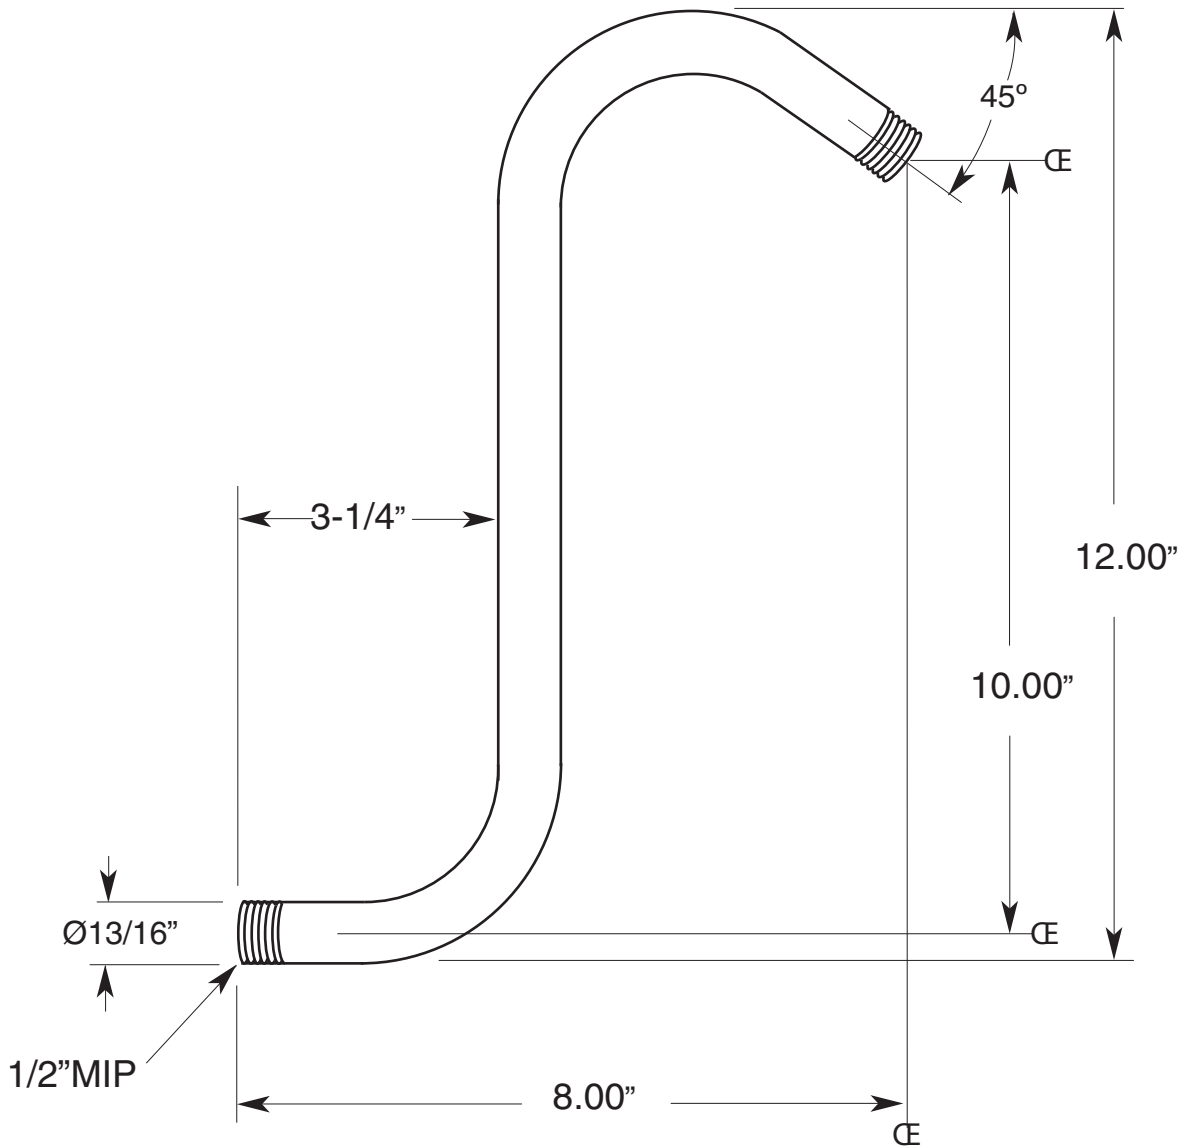

**FEATURES:**

- All brass construction
- 1/2" male inlet & outlet connection
- Available in all Sigma finishes

**Specifications**  
**Shower Arm**

"S" Shower Arm  
APS.10.147

Note: Measurements are subject to change or cancellation. No responsibility is assumed for use of superseded or voided pages.