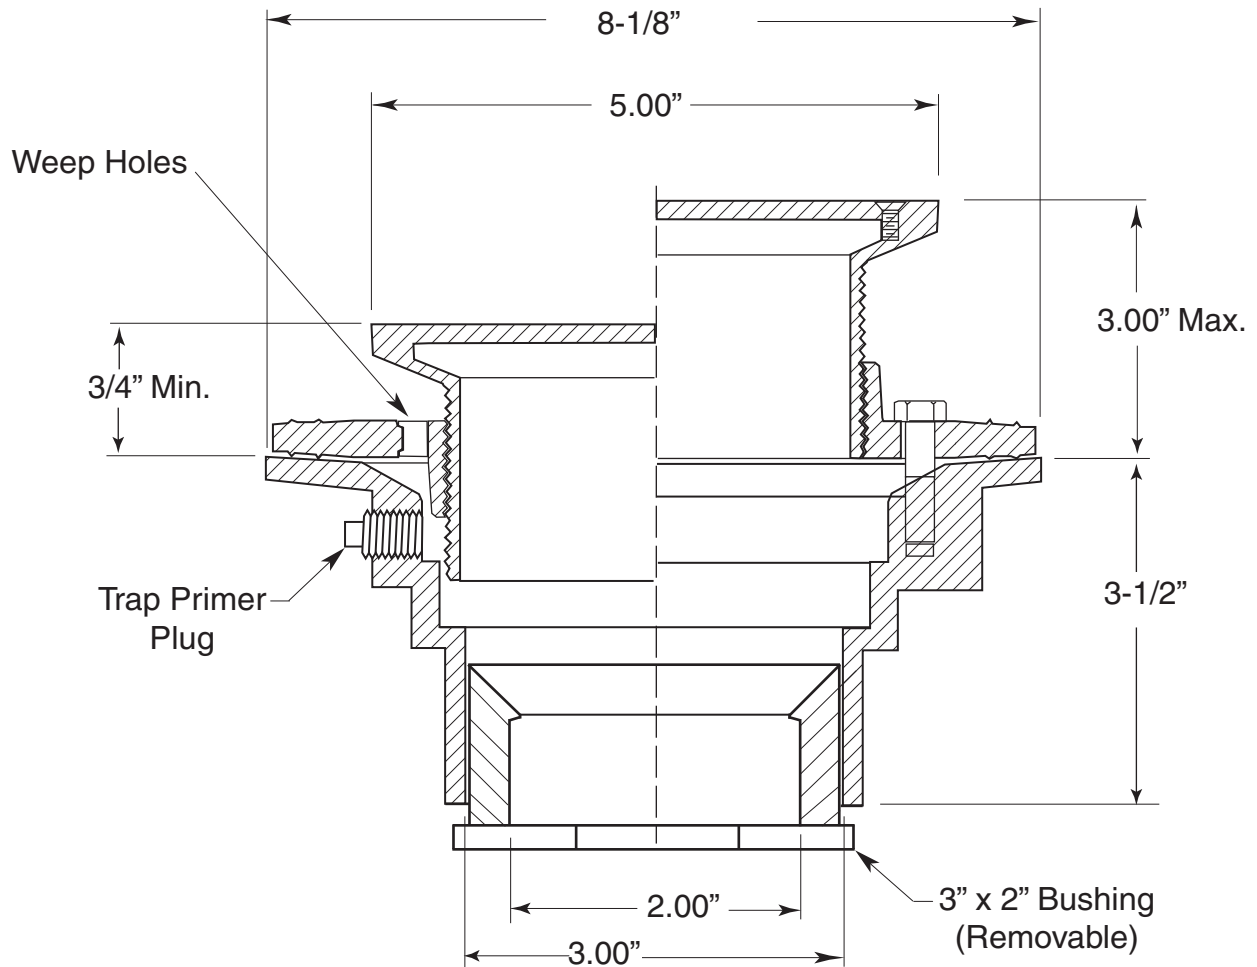

FEATURES:

- PVC heavy duty - Interior use.
- Shipped with reducing 3" x 2" PVC bushing.
- 5" x 5" Square adjustable Solid Nickel Bronze Strainer assembly.
- Reversible clamping collar.
- Available in most finishes

**TechData**  
Specifications

**APS**

American Plumbing Specialties

5" Square PVC Floor Drain with  
Solid Nickel Bronze Top  
APS.3PVC.510

APS.3PVC.510T (Trim Only)

Note: Measurements are subject to change or cancellation. No responsibility is assumed for use of superseded or voided pages.