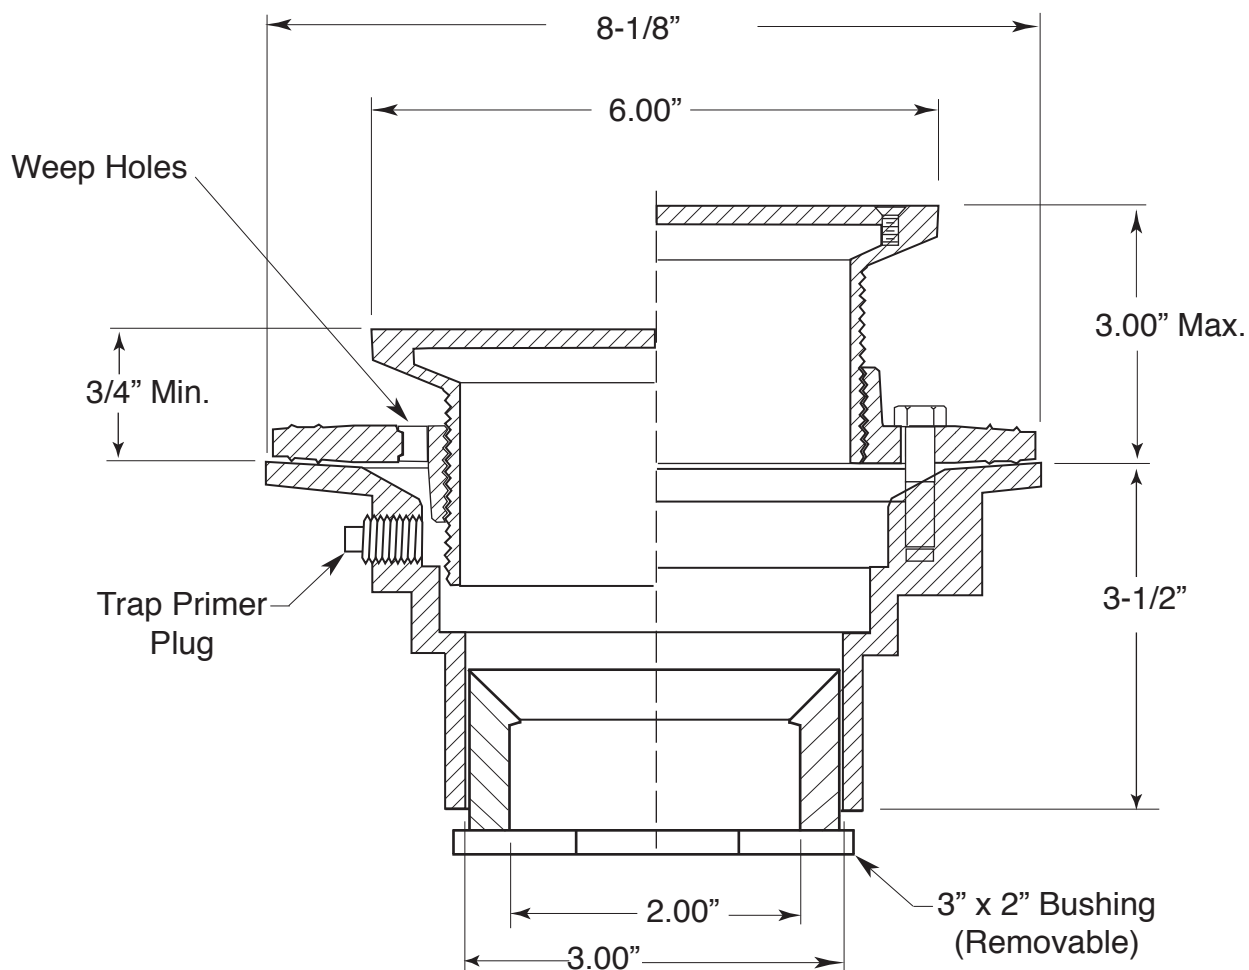

FEATURES:

- PVC heavy duty - Interior use.
- Shipped with reducing 3" x 2" PVC bushing.
- 6" x 6" Square adjustable Solid Nickel Bronze Strainer assembly.
- Reversible clamping collar.
- Available in all finishes.
- Certified to meet or exceed the following codes and standards:
ASME A112.18.1/CSAB 125.1-2011

APS

American Plumbing Specialties

**6" Square PVC Floor Drain
with Solid Nickel Bronze Top**

APS.3PVC.508

APS.3PVC.508T (Trim Only)

Note: Measurements are subject to change or cancellation. No responsibility is assumed for use of superseded or voided pages.