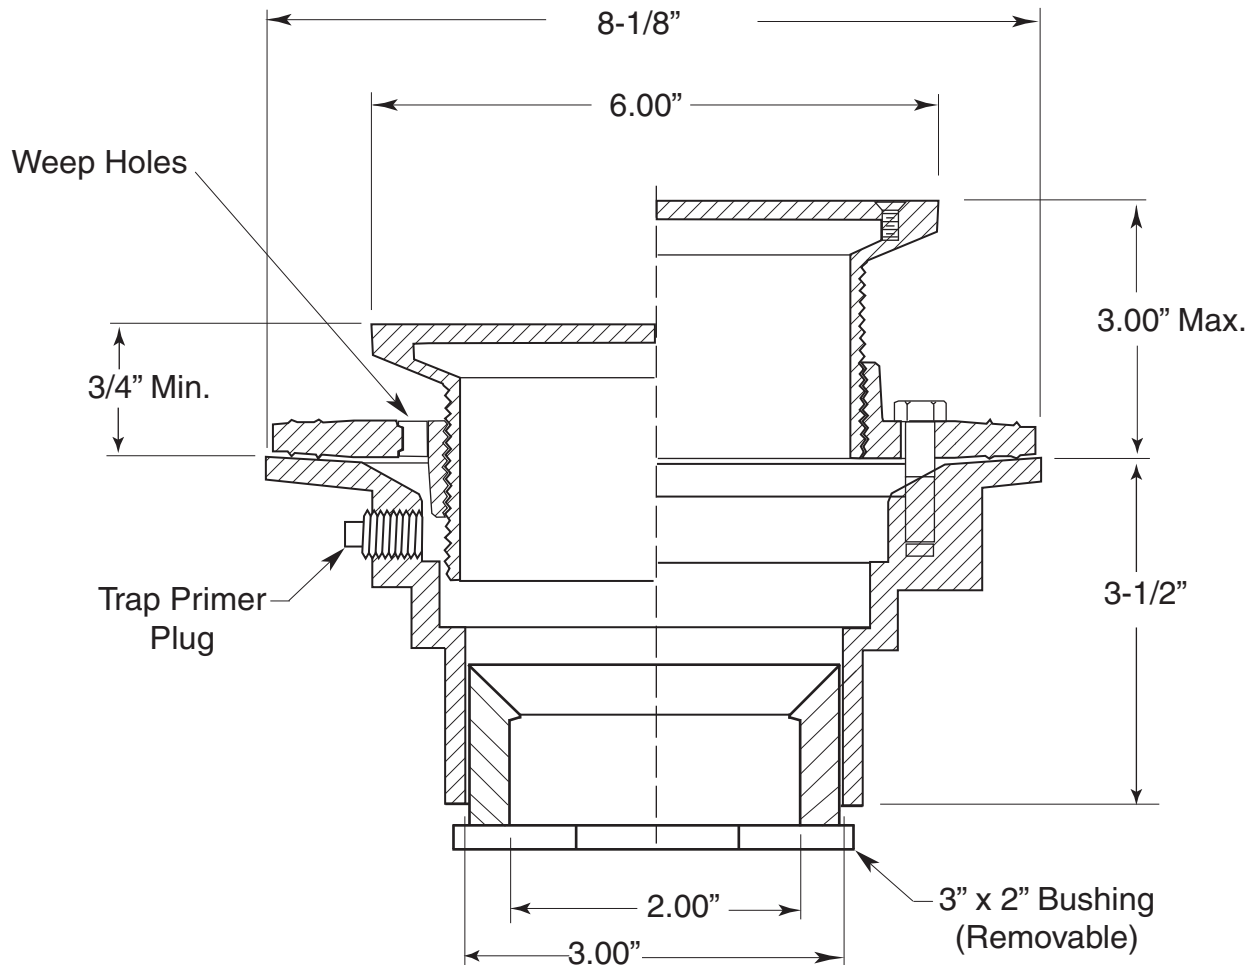

FEATURES:

- PVC heavy duty - Interior use.
- Shipped with reducing 3" x 2" PVC bushing.
- 6" x 6" Square adjustable Solid Nickel Bronze Strainer assembly.
- Reversible clamping collar.
- Available in most finishes

Specifications

APS

American Plumbing Specialties

6" Square PVC Floor Drain with
Solid Nickel Bronze Top

APS.3PVC.508

APS.3PVC.508T (Trim Only)

Note: Measurements are subject to change or cancellation. No responsibility is assumed for use of superseded or voided pages.