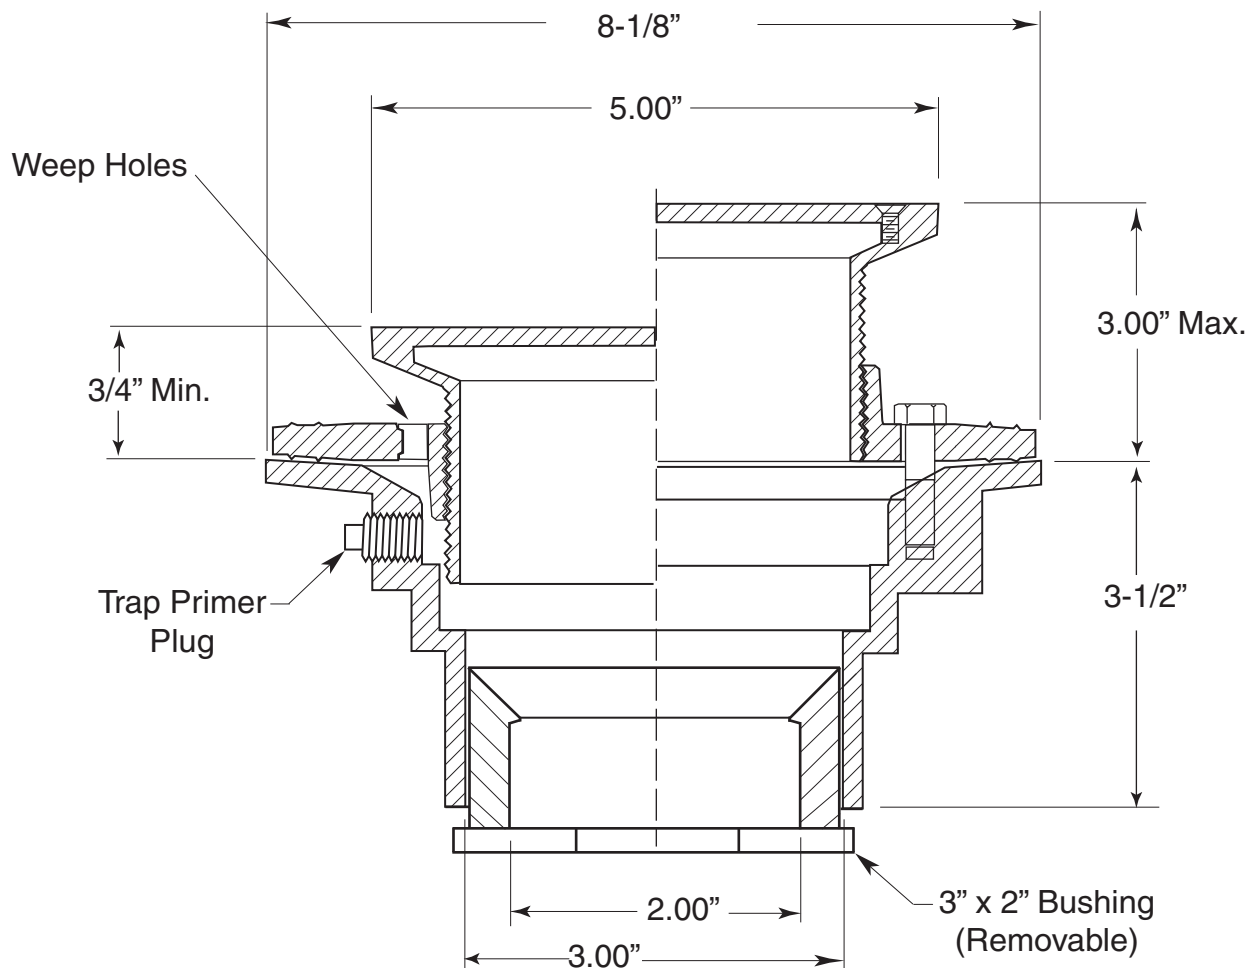

FEATURES:

- ABS heavy duty - Interior use.
- Shipped with reducing 3" x 2" ABS bushing.
- 5" x 5" Square adjustable Solid Nickel Bronze Strainer assembly.
- Reversible clamping collar.
- Available in most finishes

TechData
Specifications

APS

American Plumbing Specialties

5" Square ABS Floor Drain with
Solid Nickel Bronze Top
APS.3ABS.510

APS.3ABS.510T (Trim Only)

Note: Measurements are subject to change or cancellation. No responsibility is assumed for use of superseded or voided pages.