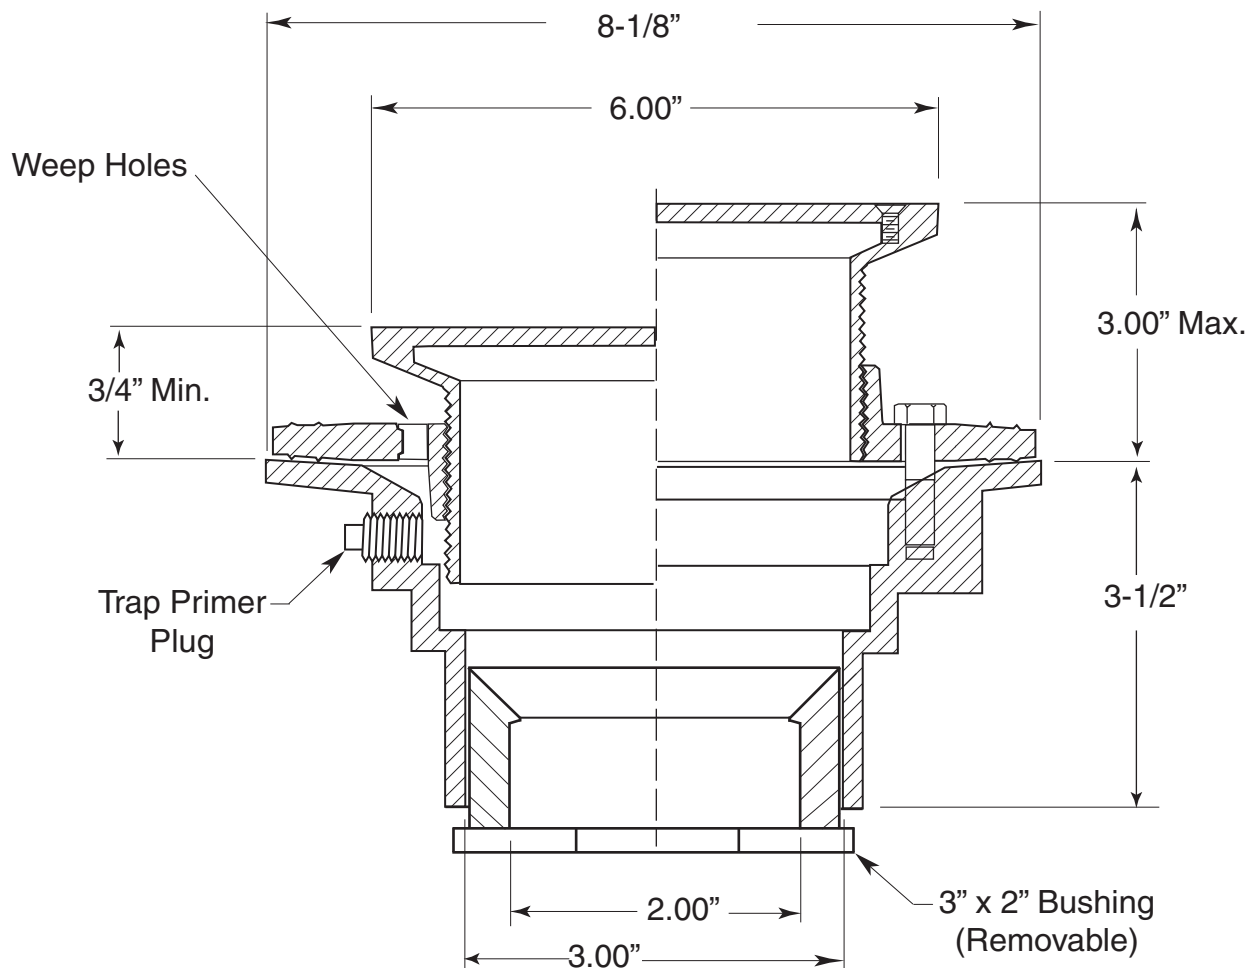

FEATURES:

- ABS heavy duty - Interior use.
- Shipped with reducing 3" x 2" ABS bushing.
- 6" x 6" Square adjustable Solid Nickel Bronze Strainer assembly.
- Reversible clamping collar.
- Available in most finishes

TechData
Specifications

APS

American Plumbing Specialties

6" Square ABS Floor Drain with
Solid Nickel Bronze Top

APS.3ABS.508

APS.3ABS.508T (Trim Only)

Note: Measurements are subject to change or cancellation. No responsibility is assumed for use of superseded or voided pages.