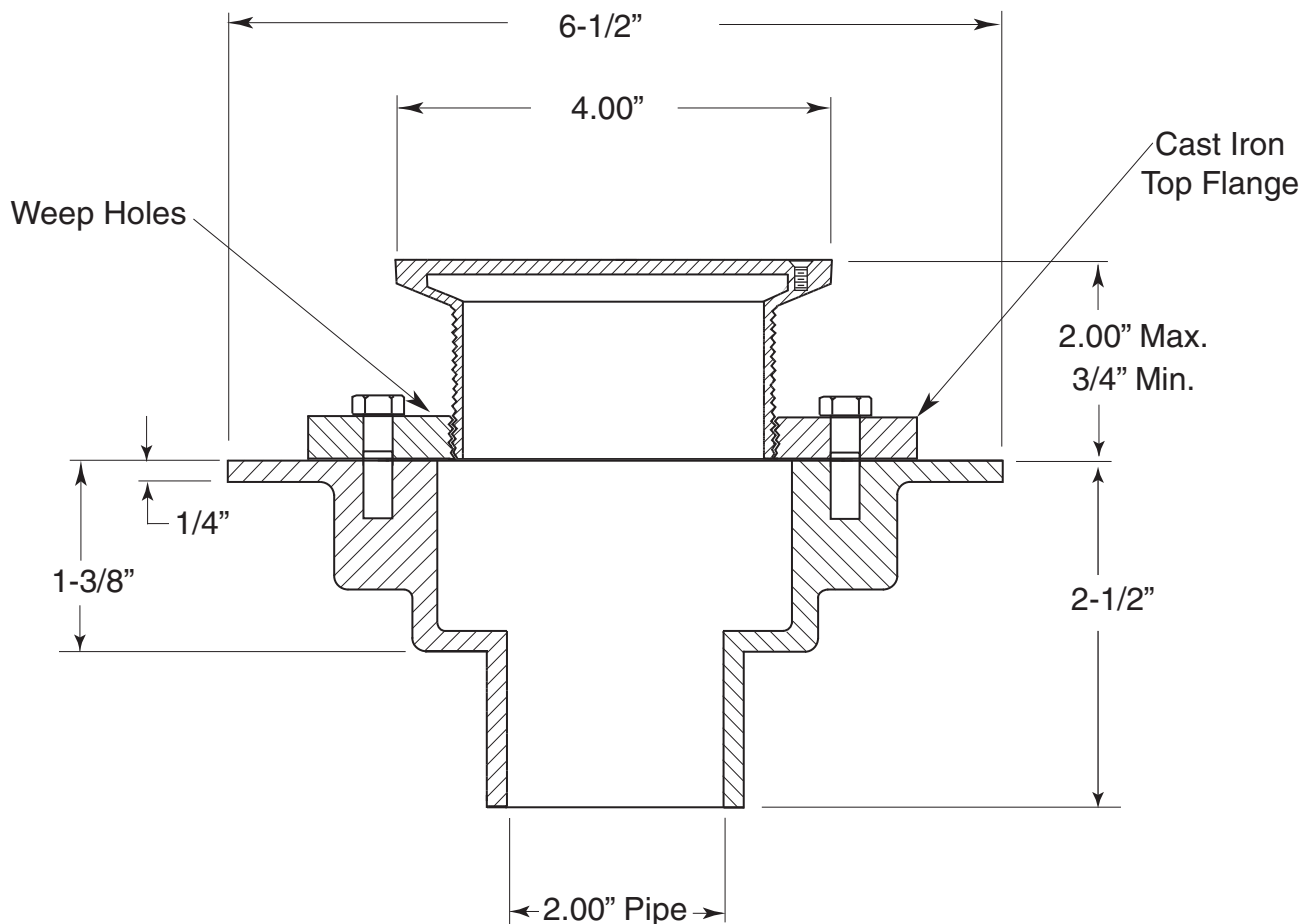

**FEATURES:**

- PVC heavy duty.
- 4" x 4" Square adjustable Solid Nickel Bronze Strainer assembly.
- Available in most finishes

**Specifications**

**APS**

American Plumbing Specialties

4" Square PVC Shower Drain  
with Solid Nickel Bronze Top

APS.2PVC.506

APS.2PVC.506T (Trim Only)

Note: Measurements are subject to change or cancellation. No responsibility is assumed for use of superseded or voided pages.