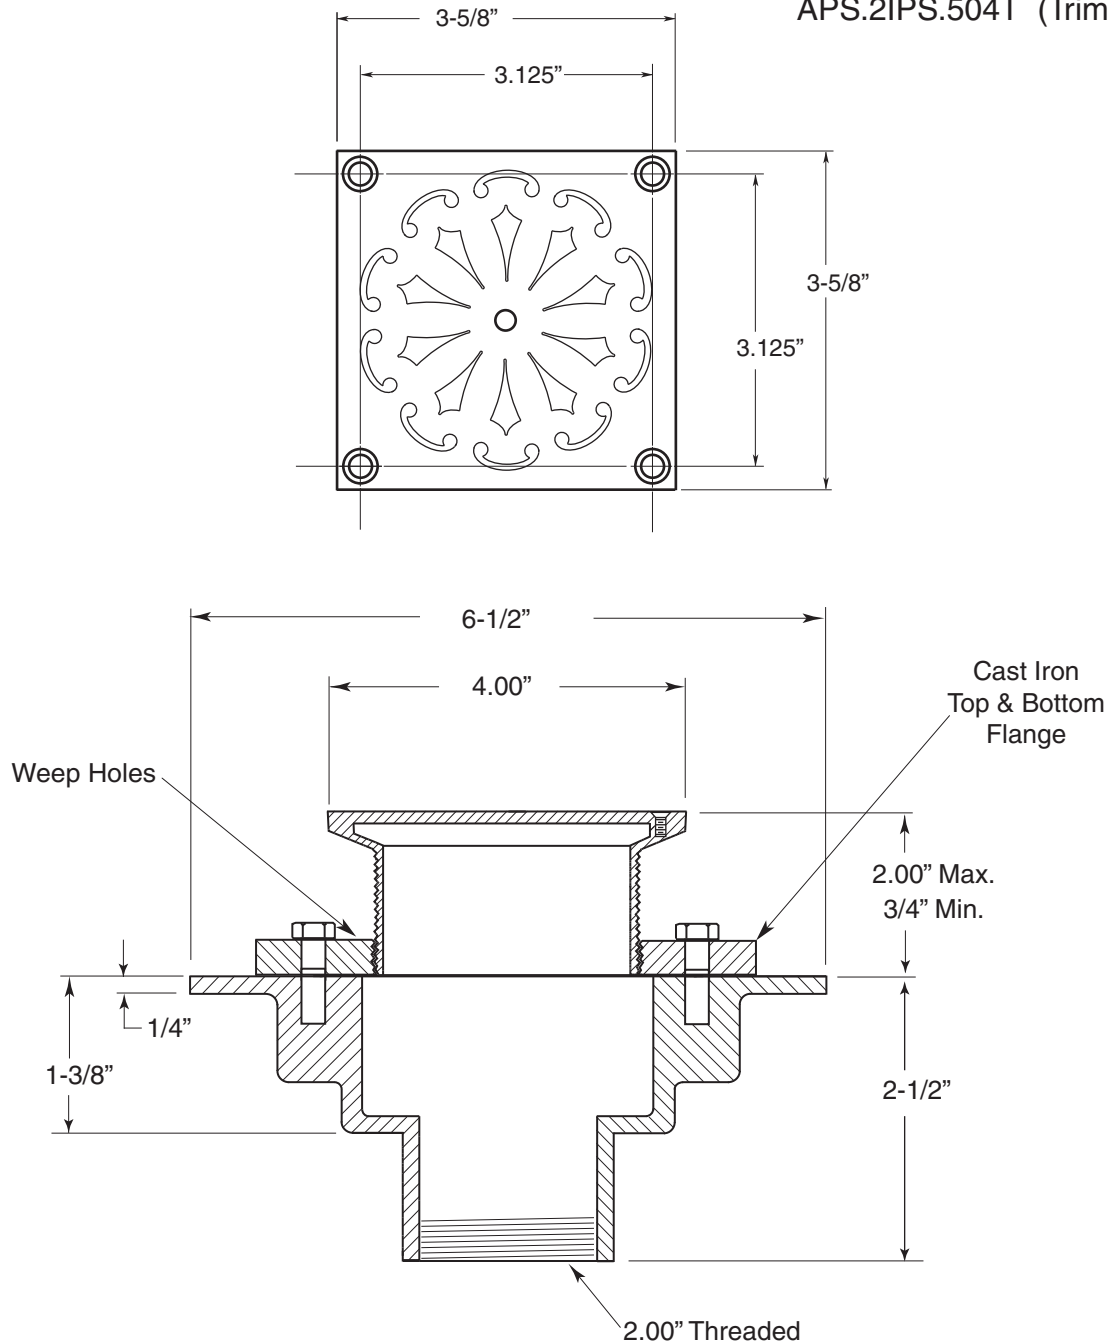

FEATURES:

- Cast Iron, heavy duty - interior use.
- 4" x 4" Square adjustable Solid Nickel Bronze Strainer assembly.
- Available in most finishes.

Specifications

APS

American Plumbing Specialties

4" Square I.P.S. Shower Drain
with Solid Nickel Bronze Top

APS.2IPS.504

APS.2IPS.504T (Trim Only)

Note: Measurements are subject to change or cancellation. No responsibility is assumed for use of superseded or voided pages.