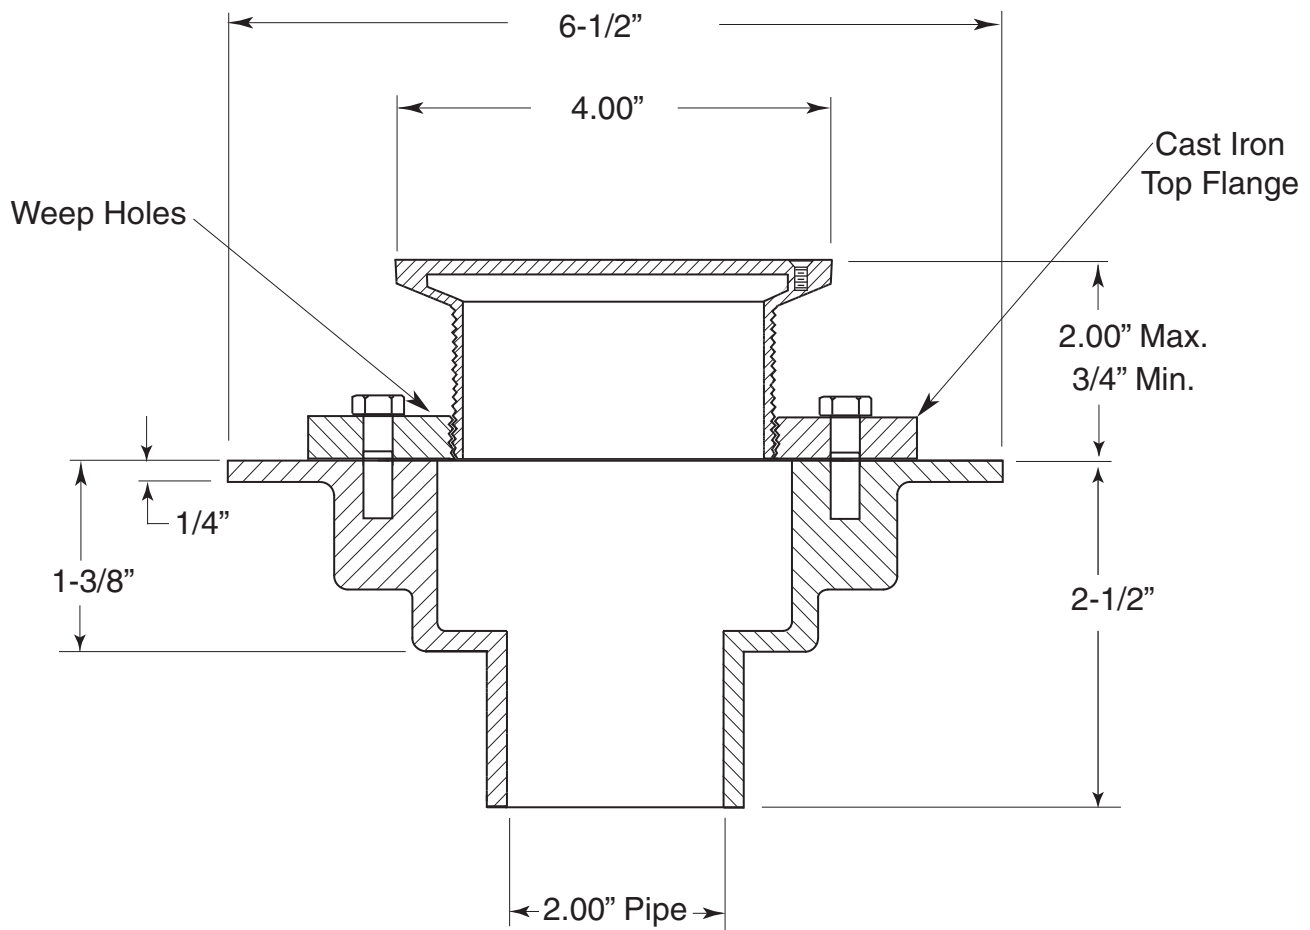

FEATURES:

- ABS heavy duty - interior use.
- 4" x 4" Square adjustable Solid Nickel Bronze Strainer assembly.
- Available in most finishes.

Specifications

APS

American Plumbing Specialties

4" Square ABS Shower Drain
with Solid Nickel Bronze Top

APS.2ABS.506

APS.2ABS.506T (Trim Only)

Note: Measurements are subject to change or cancellation. No responsibility is assumed for use of superseded or voided pages.