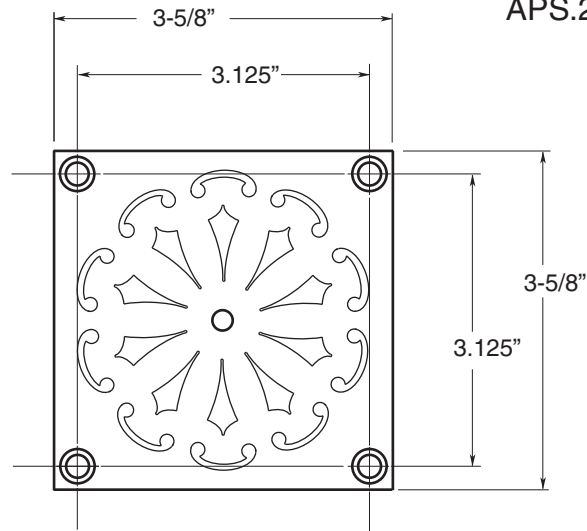

FEATURES:

- ABS heavy duty - interior use.
- 4" x 4" Square adjustable Solid Nickel Bronze Strainer assembly.
- Available in most finishes.

Specifications

APS

American Plumbing Specialties

4" Square ABS Shower Drain
with Solid Nickel Bronze Top

APS.2ABS.504

APS.2ABS.504T (Trim Only)

Note: Measurements are subject to change or cancellation. No responsibility is assumed for use of superseded or voided pages.