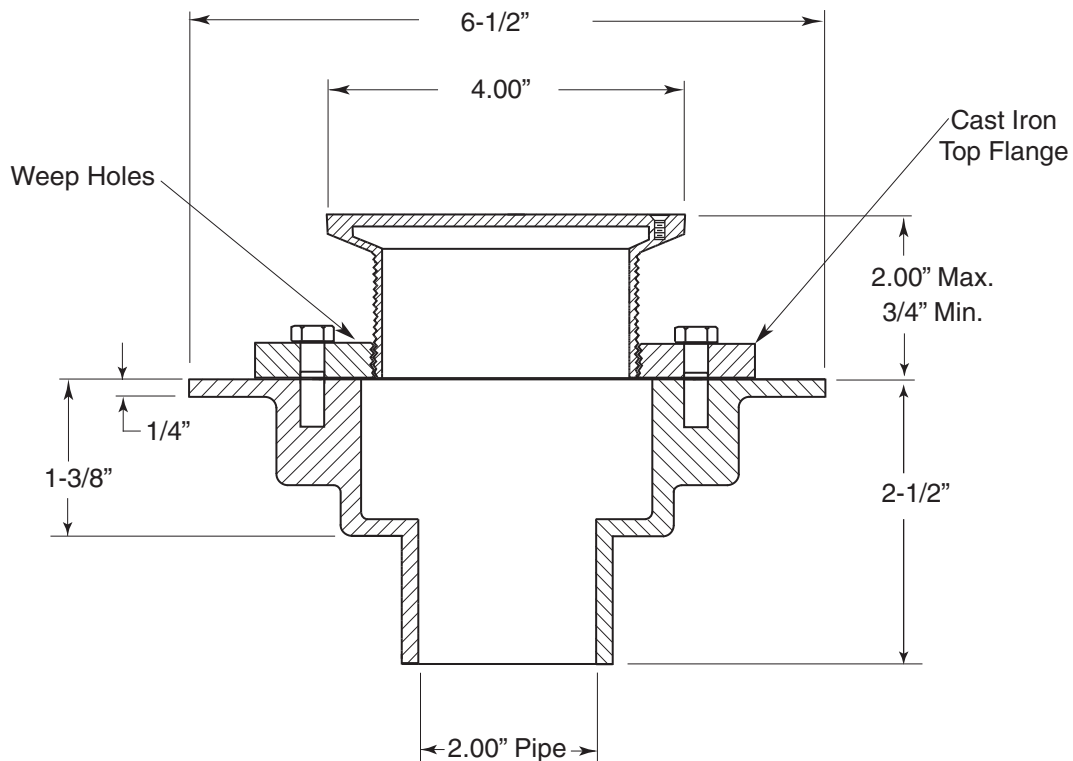

FEATURES:

- ABS heavy duty - interior use.
- 4" x 4" Square adjustable Solid Nickel Bronze Strainer assembly.
- Available in most finishes.

Specifications

APS

American Plumbing Specialties

4" Square ABS Shower Drain
with Solid Nickel Bronze Top

APS.2ABS.504

APS.2ABS.504T (Trim Only)

Note: Measurements are subject to change or cancellation. No responsibility is assumed for use of superseded or voided pages.