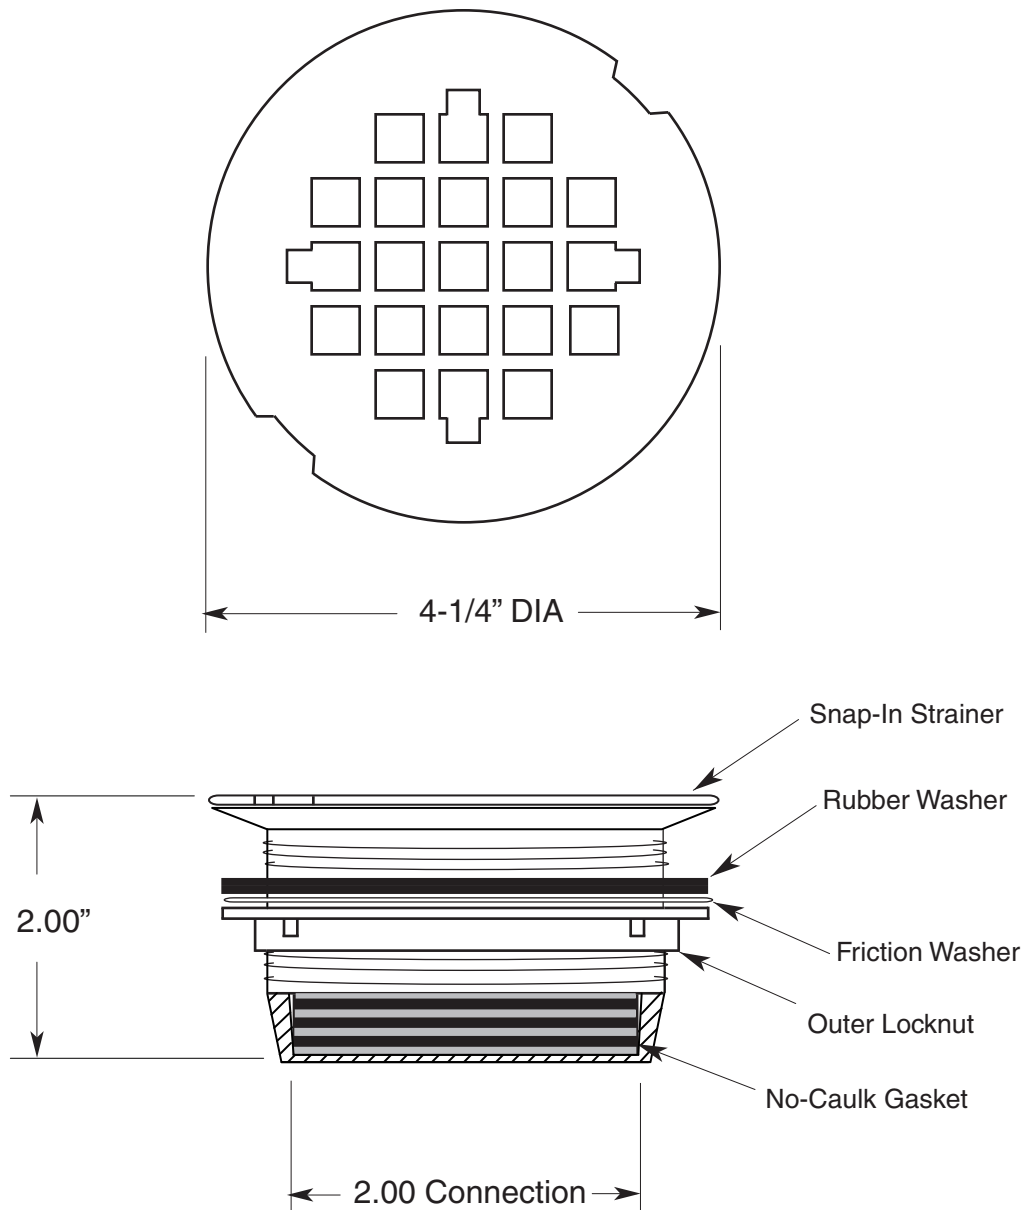

FEATURES:

- Cast brass construction.
- Outer and inner locknut.
- Steel wrench supplied to tighten inner locknut.
- Available in all finishes.

APS
American Plumbing Specialties

2" Brass No-Caulk
Compression Shower Drain

APS.11.290

Note: Measurements are subject to change or cancellation. No responsibility is assumed for use of superseded or voided pages.