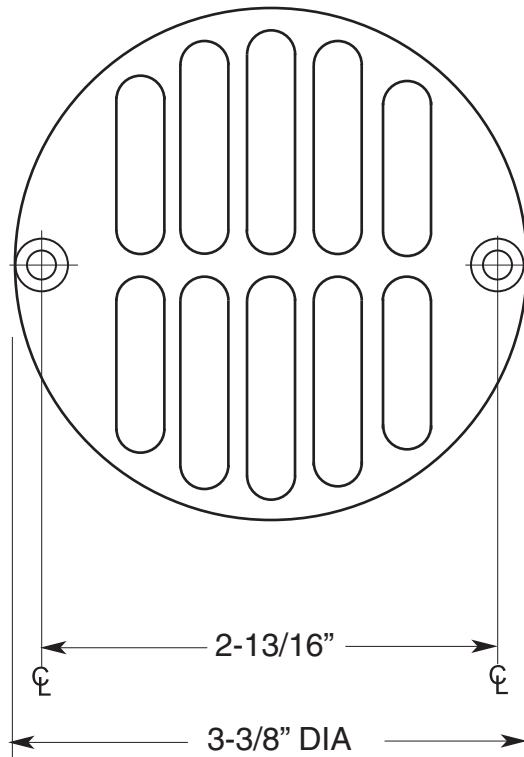

**FEATURES:**

- Brass construction.
- Mounting screws are supplied
- Available in all finishes.

**Specifications**

**APS**

American Plumbing Specialties

3-3/8" O.D.

Shower Strainer

APS.11.279

Note: Measurements are subject to change or cancellation. No responsibility is assumed for use of superseded or voided pages.