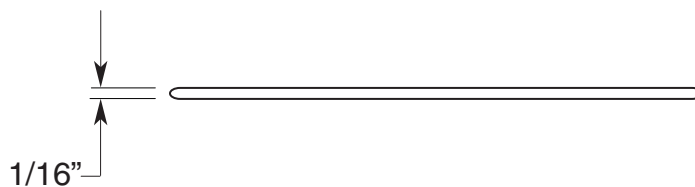

**FEATURES:**

- Brass construction.
- Mounting screws are supplied
- Available in all finishes.

**Specifications**

**APS**

American Plumbing Specialties

3-3/8" O.D.

Shower Strainer

APS.11.279

Note: Measurements are subject to change or cancellation. No responsibility is assumed for use of superseded or voided pages.