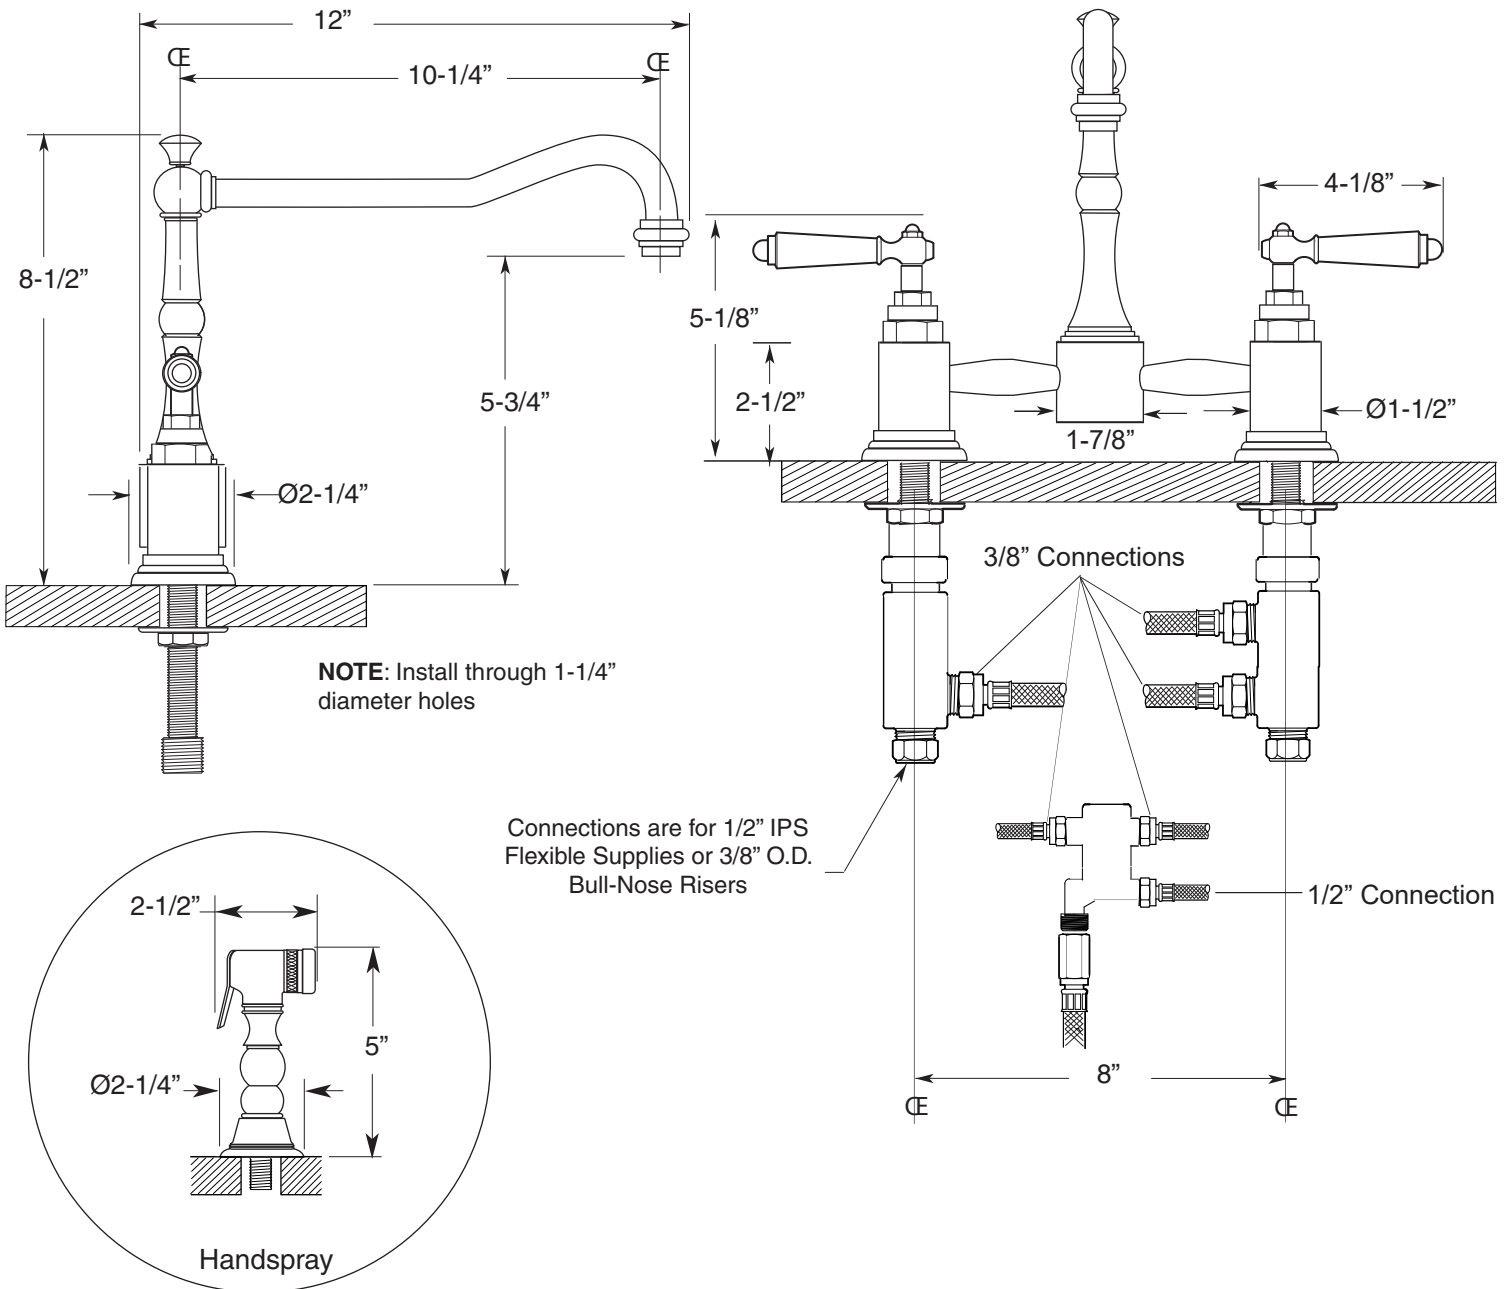

**FEATURES:**

- All brass construction
- Available in all Sigma finishes
- Maximum deck thickness: 2-1/4"
- Replacement cartridges: 18.30.035 (C), 18.30.036 (H)
- Custom option: High-arc extended swivel spout, 11" center-center, 14" overall height
- Measurements vary according to handle choice

# SPECIFICATIONS

Pillar-Style Kitchen Faucet  
w/Monte Carlo Handles and  
Sidespray

## 1.3559032

Note: Measurements are subject to change or cancellation. No responsibility is assumed for use of superseded or voided pages.