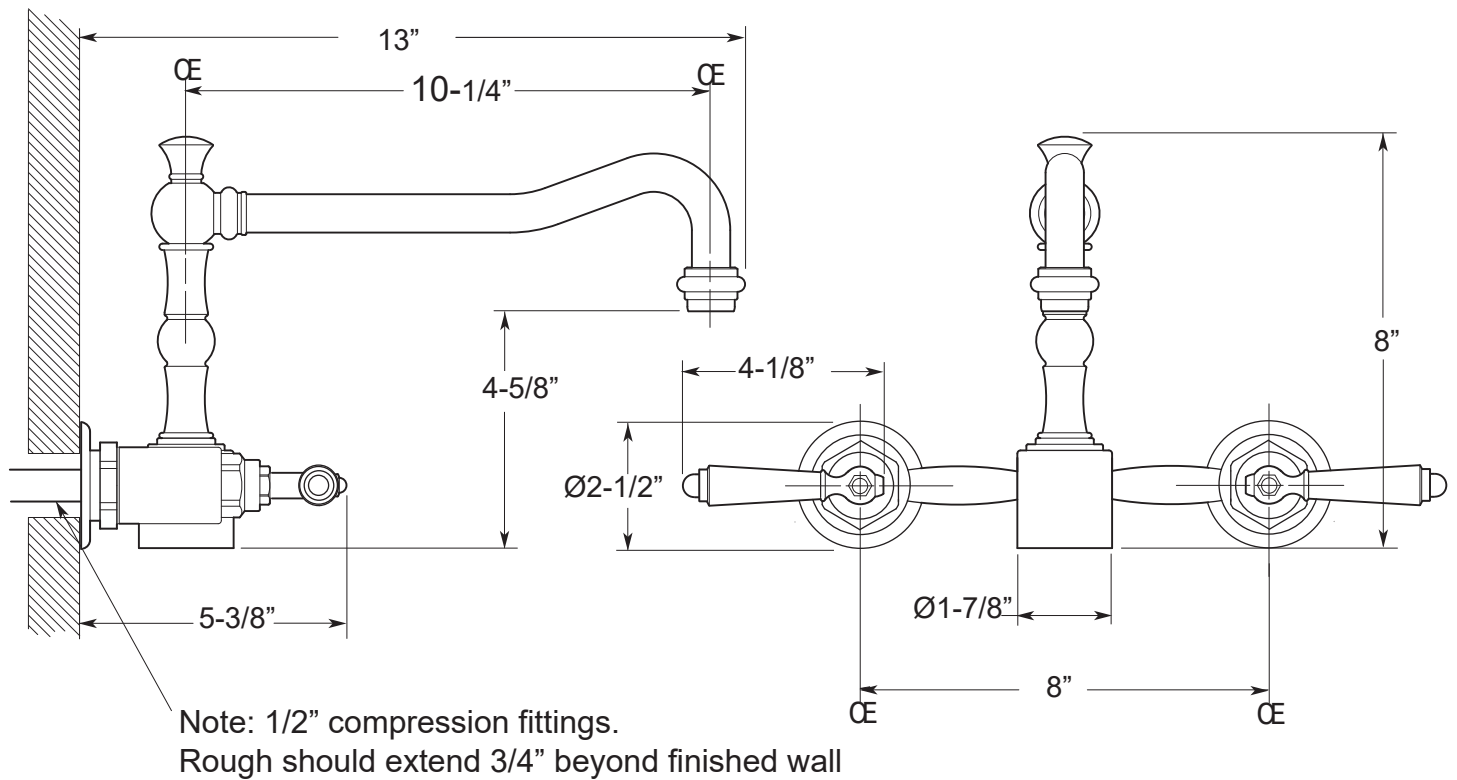

**FEATURES:**

- All brass construction
- Available in all Sigma finishes
- Replacement cartridges: 18.30.029-cold, 18.30.030-hot
- Custom option: High-arc extended swivel spout, 11" center-center, 14" overall height
- Wall extensions available: 2" or 4"

Pillar Kitchen Wallmount  
Monte Carlo Handle

**1.3559033**

Note: Measurements are subject to change or cancellation. No responsibility is assumed for use of superseded or voided pages.