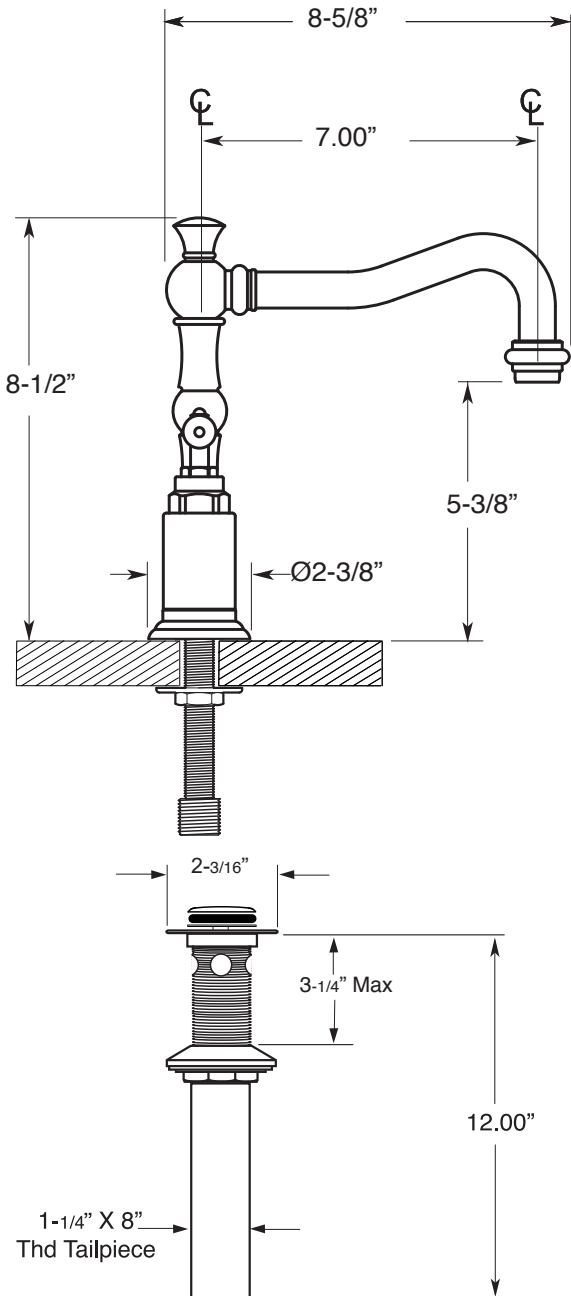

FEATURES:

- All brass construction.
- Flexible hose connections.
- Replacement cartridge P/N: 18.30.029-cold /18.30.030-hot
- Replacement Handles P/N: 18.01.058
- Available in all finishes. Warranty varies according to finish selection.
- Standard aerator is limited to 1.2 gpm. P/N: 18.07.001

**350 Series Pillar Lavatory Set
with Monte Carlo Handles
(Swivel Spout)**

1.3559034

Connections are for 1/2" IPS
Flexible Supplies or 3/8" O.D.
Bull-Nose Risers

SOFT TOUCH DRAIN ASSEMBLY P/N 18.11.052

Note: Measurements are subject to change or cancellation. No responsibility is assumed for use of superseded or voided pages.