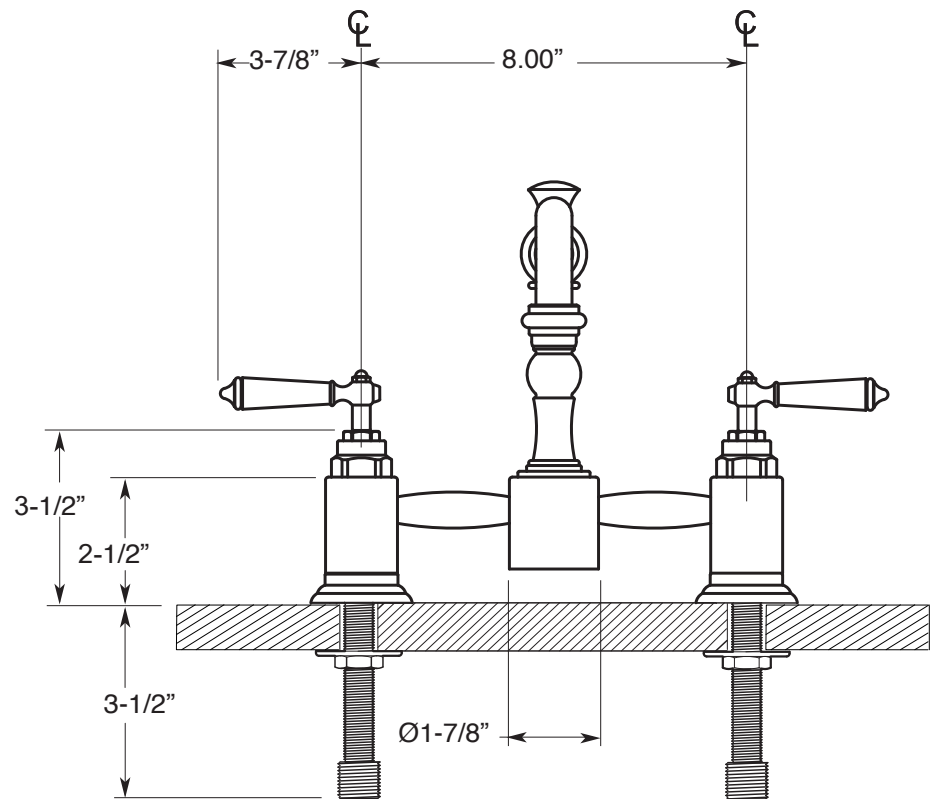

FEATURES:

- All brass construction.
- Flexible hose connections.
- Replacement cartridge P/N: 18.30.029-cold /18.30.030-hot
- Replacement Handles P/N: 18.01.058
- Available in all finishes. Warranty varies according to finish selection.
- Standard aerator is limited to 1.2 gpm. P/N: 18.07.001

**350 Series Pillar Lavatory Set
with Monte Carlo Handles
(Swivel Spout)**

1.3559034

Connections are for 1/2" IPS
Flexible Supplies or 3/8" O.D.
Bull-Nose Risers

SOFT TOUCH DRAIN ASSEMBLY P/N 18.11.052

Note: Measurements are subject to change or cancellation. No responsibility is assumed for use of superseded or voided pages.