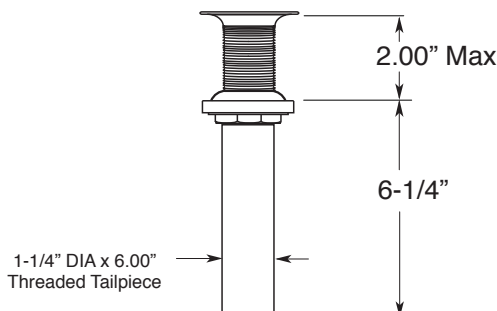

FEATURES:

- All brass construction.
- Flexible hose connections - P/N 18.06.018
- Includes grid drain without overflow - P/N 18.11.120
- Replacement cartridge P/N: 18.30.029-cold / 18.30.030-hot
- Replacement handles P/N: 18.01.058
- Available in all finishes. Warranty varies according to finish selection.
- Standard aerator is limited to 1.2 gpm. Aerator 18.07.001

350 Series Vessel Pillar Lavatory Set with Monte Carlo Handles (Swivel Spout)

1.3559035

Note: Install through 1-1/4" Diameter Holes

Note: Measurements are subject to change or cancellation. No responsibility is assumed for use of superseded or voided pages.