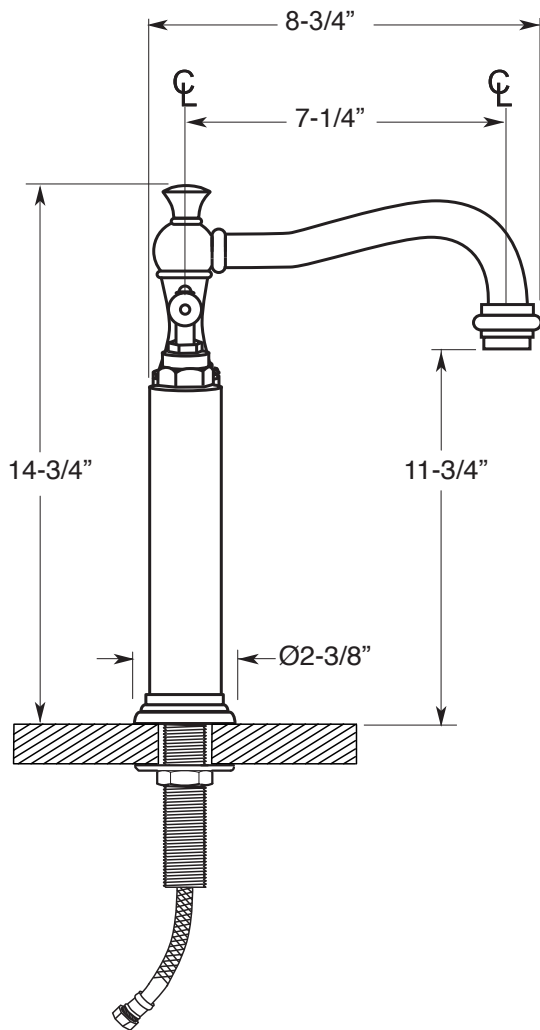

FEATURES:

- All brass construction.
- Flexible hose connections - P/N 18.06.018
- Includes grid drain without overflow - P/N 18.11.120
- Replacement cartridge P/N: 18.30.029-cold / 18.30.030-hot
- Replacement handles P/N: 18.01.058
- Available in all finishes. Warranty varies according to finish selection.
- Standard aerator is limited to 1.2 gpm. Aerator 18.07.001

350 Series Vessel Pillar Lavatory Set with Monte Carlo Handles (Swivel Spout)

1.3559035

Note: Install through 1-1/4" Diameter Holes

Note: Measurements are subject to change or cancellation. No responsibility is assumed for use of superseded or voided pages.