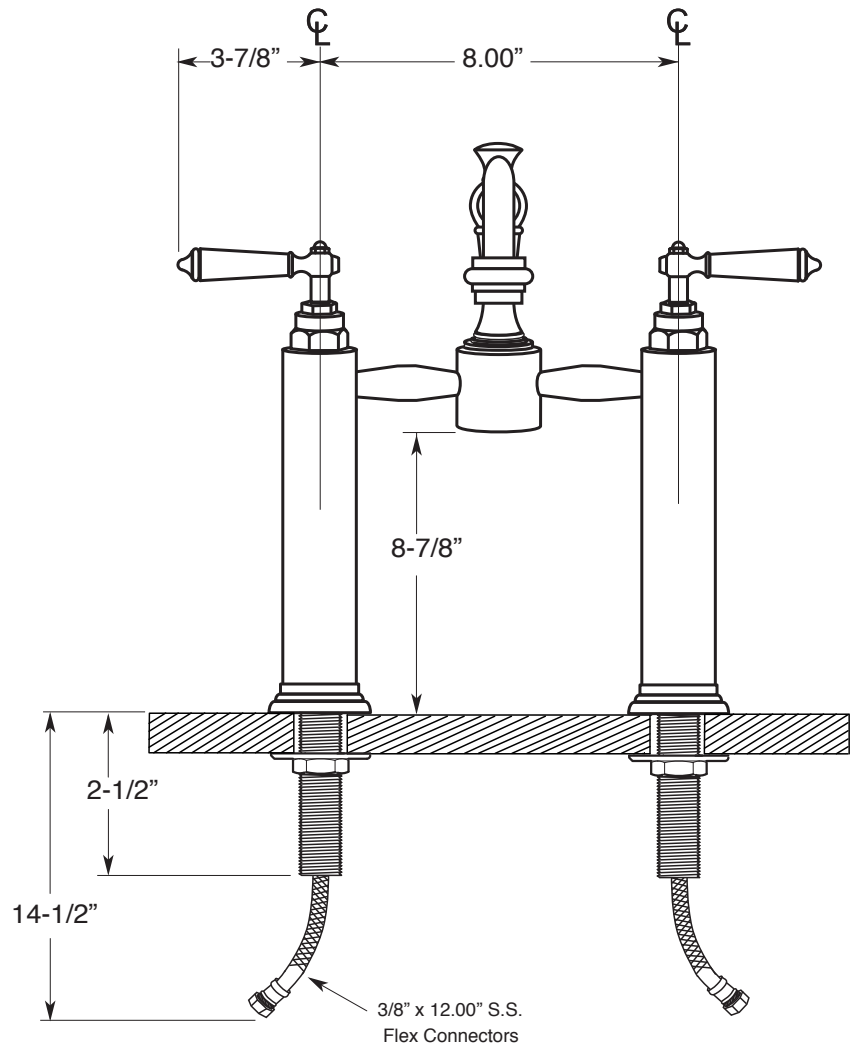

FEATURES:

- All brass construction.
- Flexible hose connections - P/N 18.06.018
- Includes grid drain without overflow - P/N 18.11.120
- Replacement cartridge P/N: 18.30.029-cold / 18.30.030-hot
- Replacement handles P/N: 18.01.058
- Available in all finishes. Warranty varies according to finish selection.
- Standard aerator is limited to 1.2 gpm. Aerator 18.07.001

350 Series Vessel Pillar Lavatory Set with Monte Carlo Handles (Swivel Spout)

1.3559035

Note: Install through 1-1/4" Diameter Holes

Note: Measurements are subject to change or cancellation. No responsibility is assumed for use of superseded or voided pages.