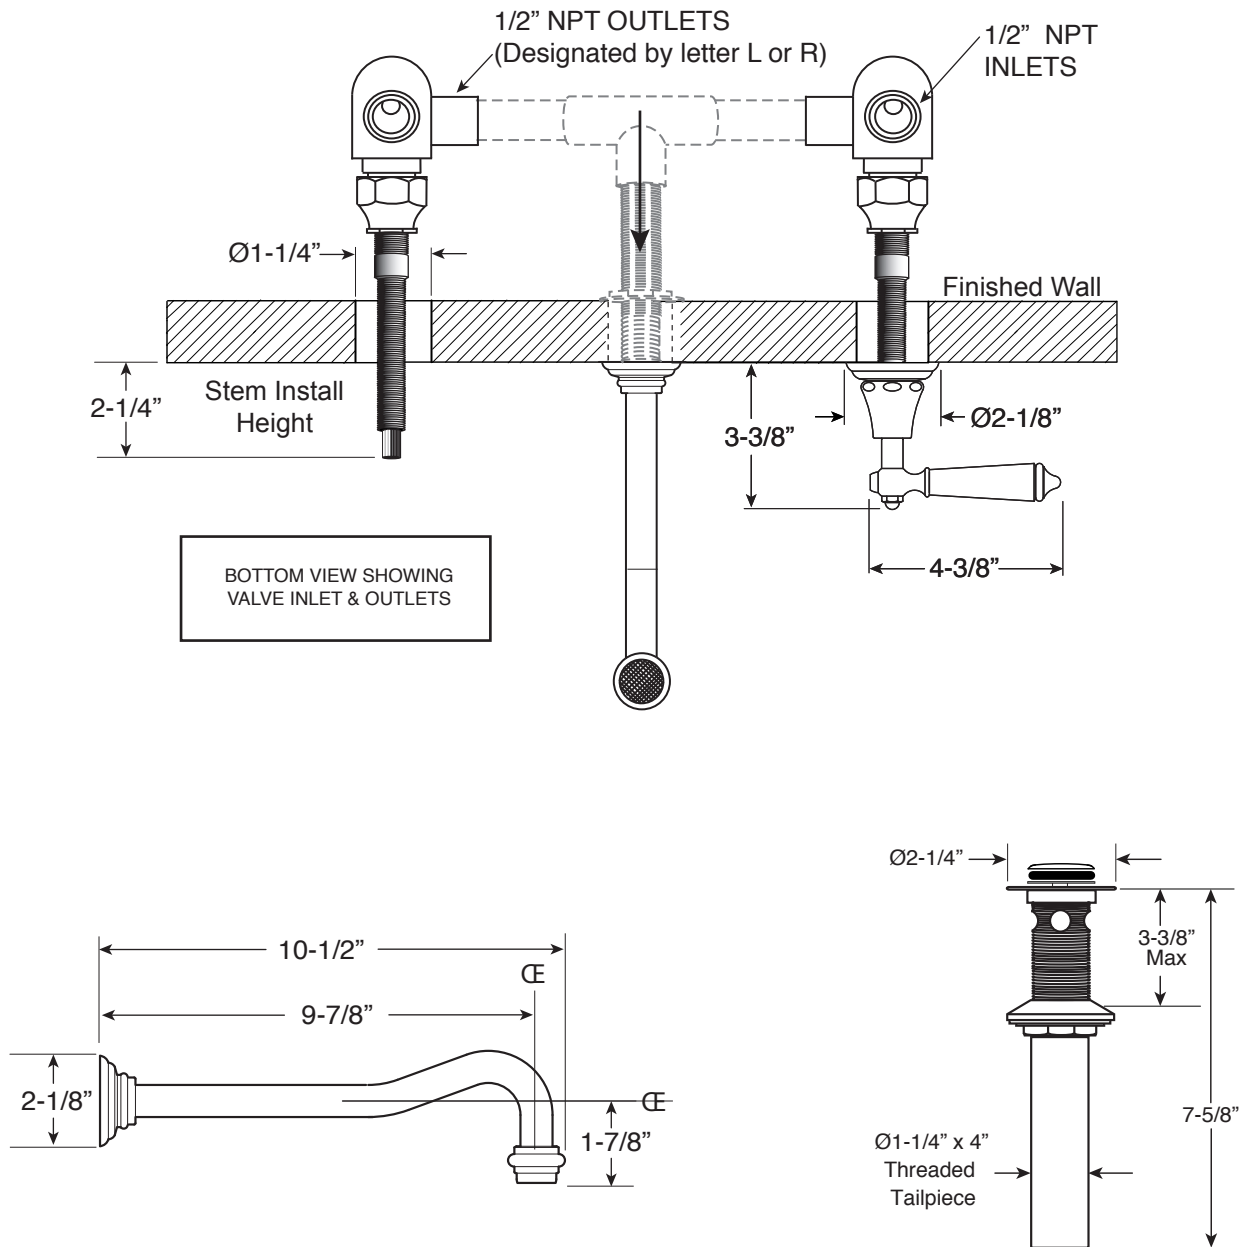

FEATURES:

- All brass construction
- Independent corner valves
- Includes Soft Touch drain assembly: P/N 18.11.052
- 1/4-turn ceramic disc valve cartridges.
 - Replacement P/N: 18.30.035 Cold 18.30.036 Hot
- Available in all finishes. Warranty varies according to finish selection.

350 Series Wall/Vessel Lavatory Set with Monte Carlo Handles

1.355907
(1.355907T - Trim Only)

Note: Measurements are subject to change. No responsibility is assumed for use of superseded or voided pages.