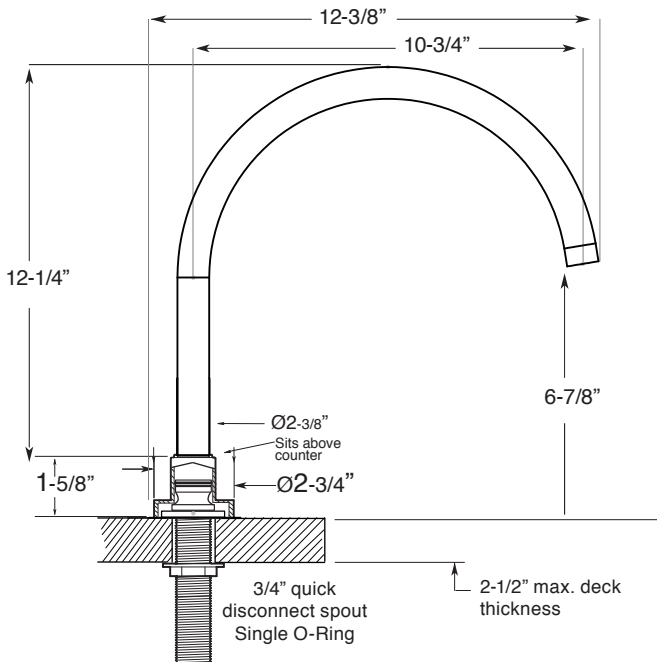

FEATURES:

- All brass construction.
- 3/4" valve bodies with 20 PT. 1/4-turn ceramic disc cartridge.
 - Cold Cartridge 18.30.010, Hot Cartridge 18.30.011
- Available in all finishes. Warranty varies according to finish.

SPECIFICATIONS

3400 Series 5-Hole Roman Tub Set with Carina Handles

1.342893

1.342893T - Trim Only

78.30.136 - Rough Kit

Spout and valves install through 1-1/4" diameter holes.
Plumber to provide 3/4" supply lines to valves

NOTE: 1/2" outlet for in-line vacuum breaker (18.15.055), and 60" chrome spiral hose (18.10.016) - INCLUDED

Note: Measurements are subject to change or cancellation. No responsibility is assumed for use of superseded or voided pages.