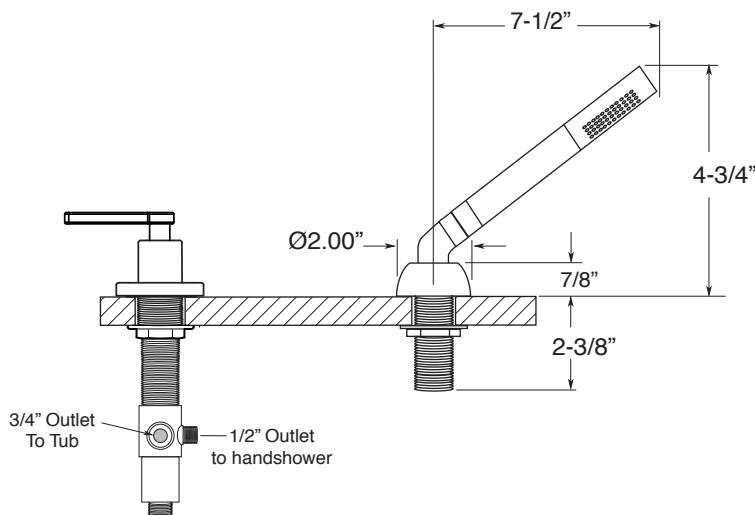

FEATURES:

- All brass construction.
- 3/4" valve bodies with 20 PT. 1/4-turn ceramic disc cartridge.
 - Cold Cartridge 18.30.010, Hot Cartridge 18.30.011
- Available in all finishes. Warranty varies according to finish.

SPECIFICATIONS

3400 Series 5-Hole Roman Tub Set with Carina Handles

1.342893

1.342893T - Trim Only

78.30.136 - Rough Kit

Spout and valves install through 1-1/4" diameter holes.
Plumber to provide 3/4" supply lines to valves

NOTE: 1/2" outlet for in-line vacuum breaker (18.15.055), and 60" chrome spiral hose (18.10.016) - INCLUDED

Note: Measurements are subject to change or cancellation. No responsibility is assumed for use of superseded or voided pages.