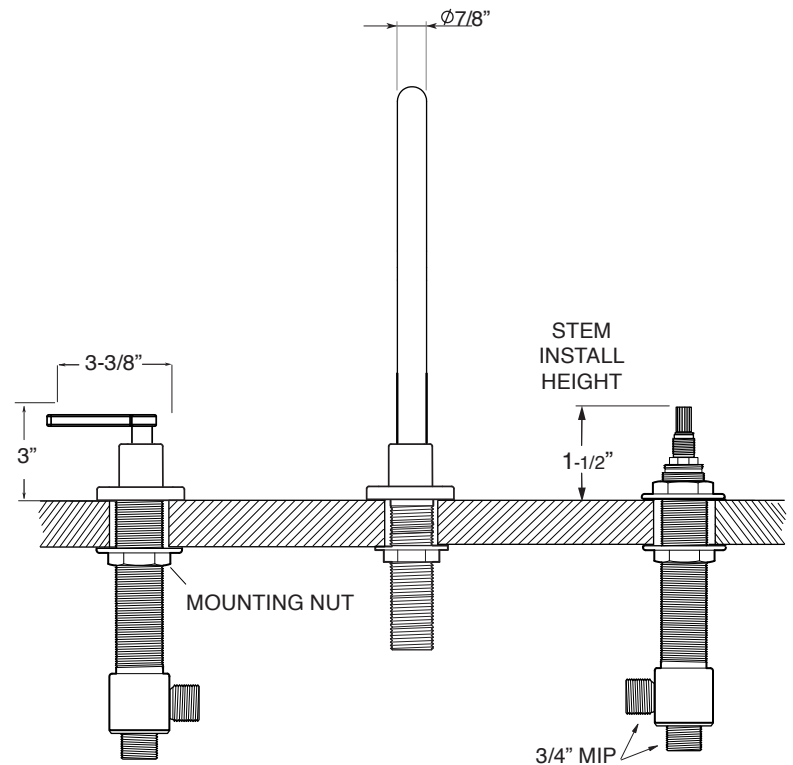

FEATURES:

- All brass construction.
- 3/4" valve bodies with 20 PT. 1/4-turn ceramic disc cartridge.
 - Cold Cartridge 18.30.010, Hot Cartridge 18.30.011
- Available in all finishes. Warranty varies according to finish.

SPECIFICATIONS

3400 Series 5-Hole Roman Tub Set with Carina Handles

1.342893

1.342893T - Trim Only

78.30.136 - Rough Kit

Spout and valves install through 1-1/4" diameter holes.
Plumber to provide 3/4" supply lines to valves

NOTE: 1/2" outlet for in-line vacuum breaker (18.15.055), and 60" chrome spiral hose (18.10.016) - INCLUDED

Note: Measurements are subject to change or cancellation. No responsibility is assumed for use of superseded or voided pages.