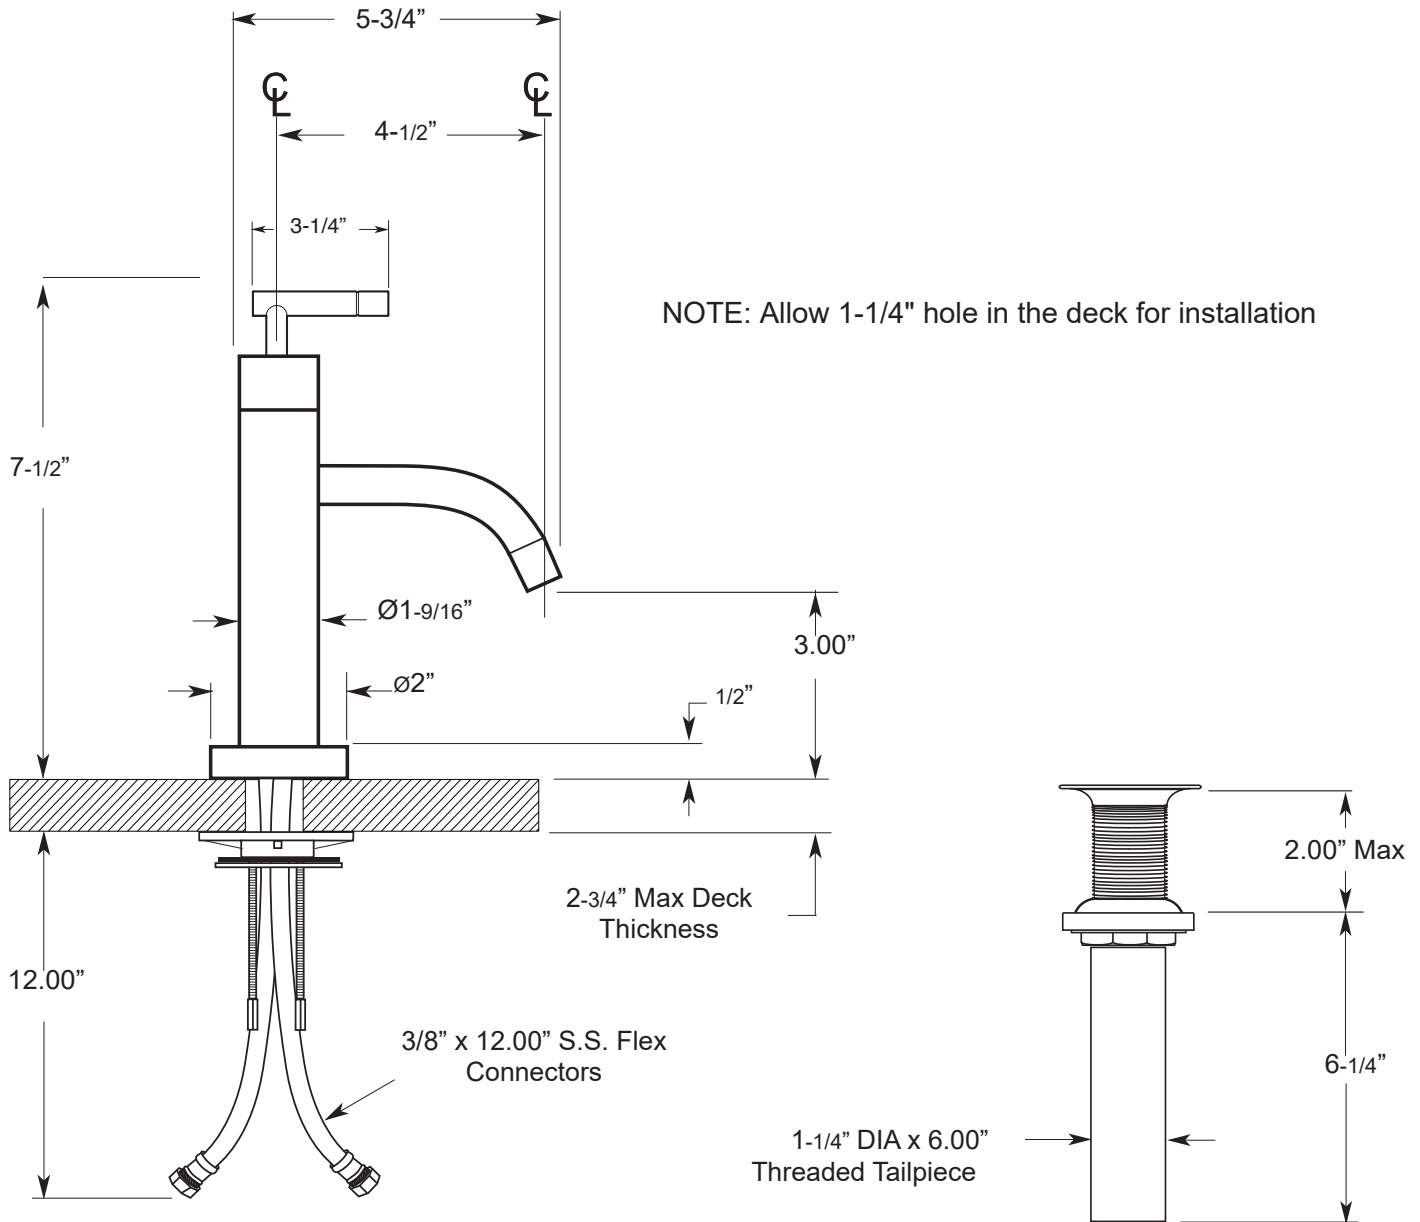

FEATURES:

- All brass construction.
- Flexible hose connections.
- Includes grid style drain without overflow: P/N 18.11.120
- Concealed aerator requires special supplied blue removal key.
- Pre-assembled handle & escutcheon. Replacement P/N: 18.01.130
- Cartridge rotates 180°. Replacement cartridge P/N: 18.30.219
- Available in all finishes. Warranty varies according to finish selection.
- Standard aerator is limited to 1.2 gpm.

3400 Series Single-Hole Lavatory Set with Polaris II Handle

1.344918

Note: Measurements are subject to change or cancellation. No responsibility is assumed for use of superseded or voided pages.