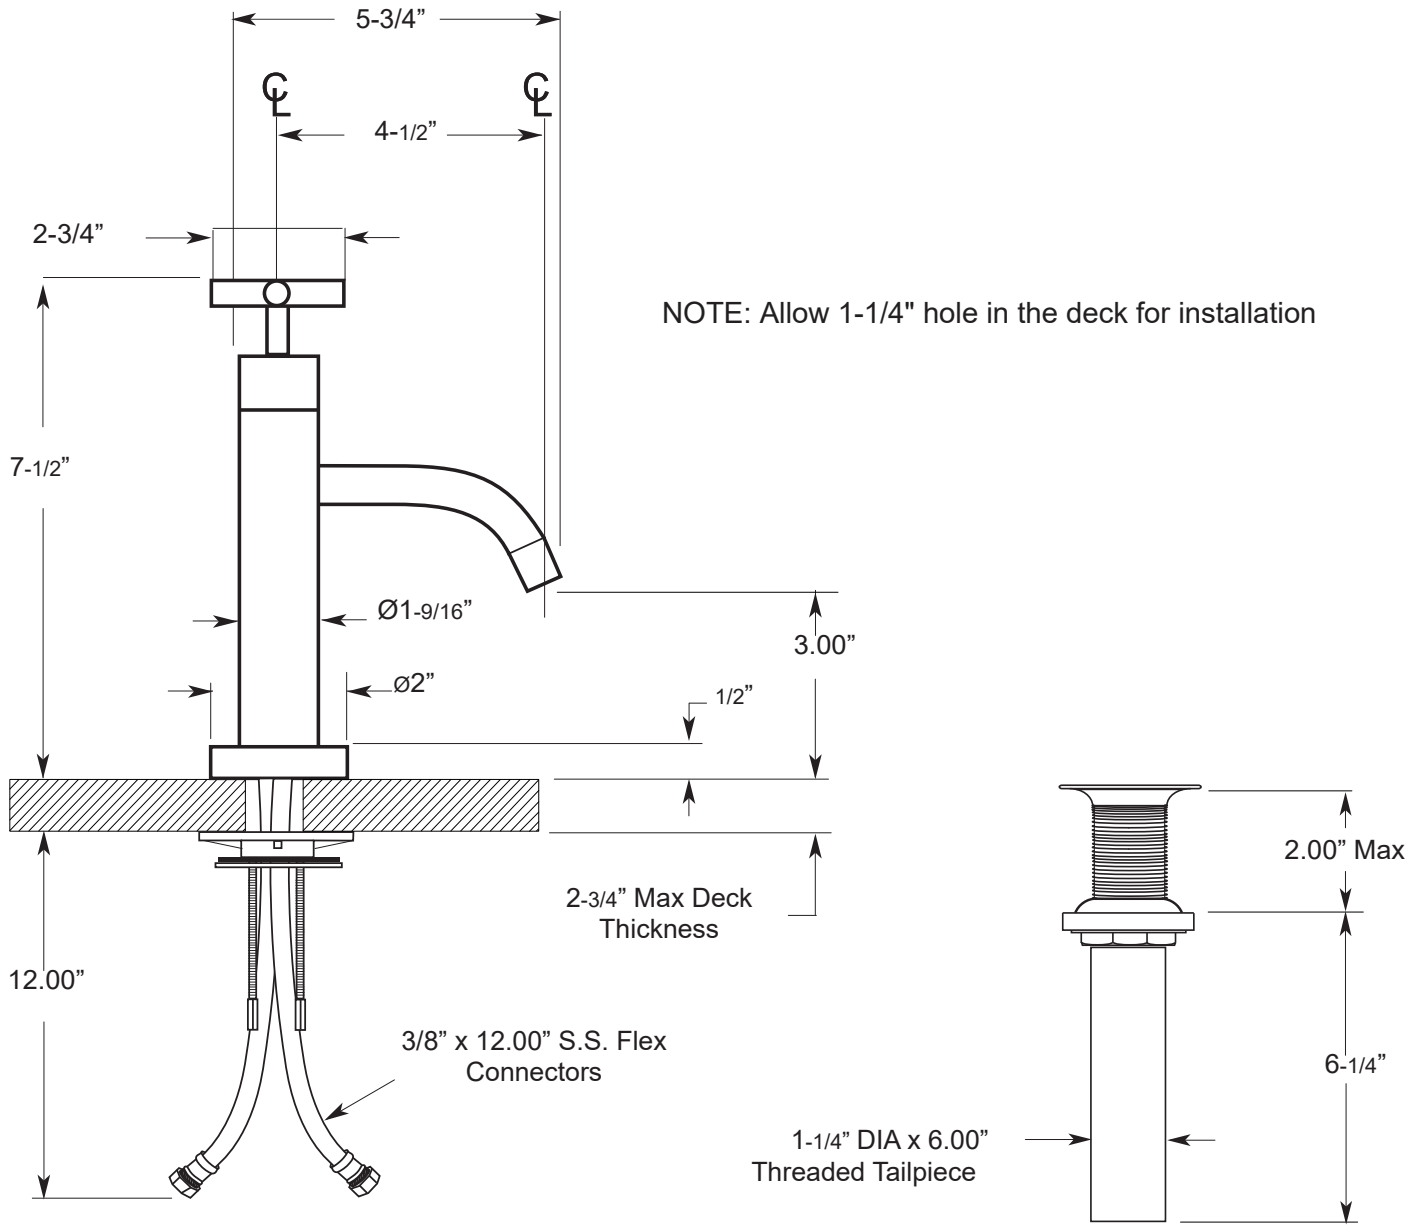

FEATURES:

- All brass construction.
- Flexible hose connections.
- Includes grid style drain without overflow: P/N 18.11.120
- Concealed aerator requires special supplied blue removal key.
- Pre-assembled handle & escutcheon. Replacement P/N: 18.01.138
- Cartridge rotates 180°. Replacement cartridge P/N: 18.30.219
- Available in all finishes. Warranty varies according to finish selection.
- Standard aerator is limited to 1.2 gpm.

3400 Series Single-Hole Lavatory Set with Nova II Handle

1.344818

Note: Measurements are subject to change or cancellation. No responsibility is assumed for use of superseded or voided pages.