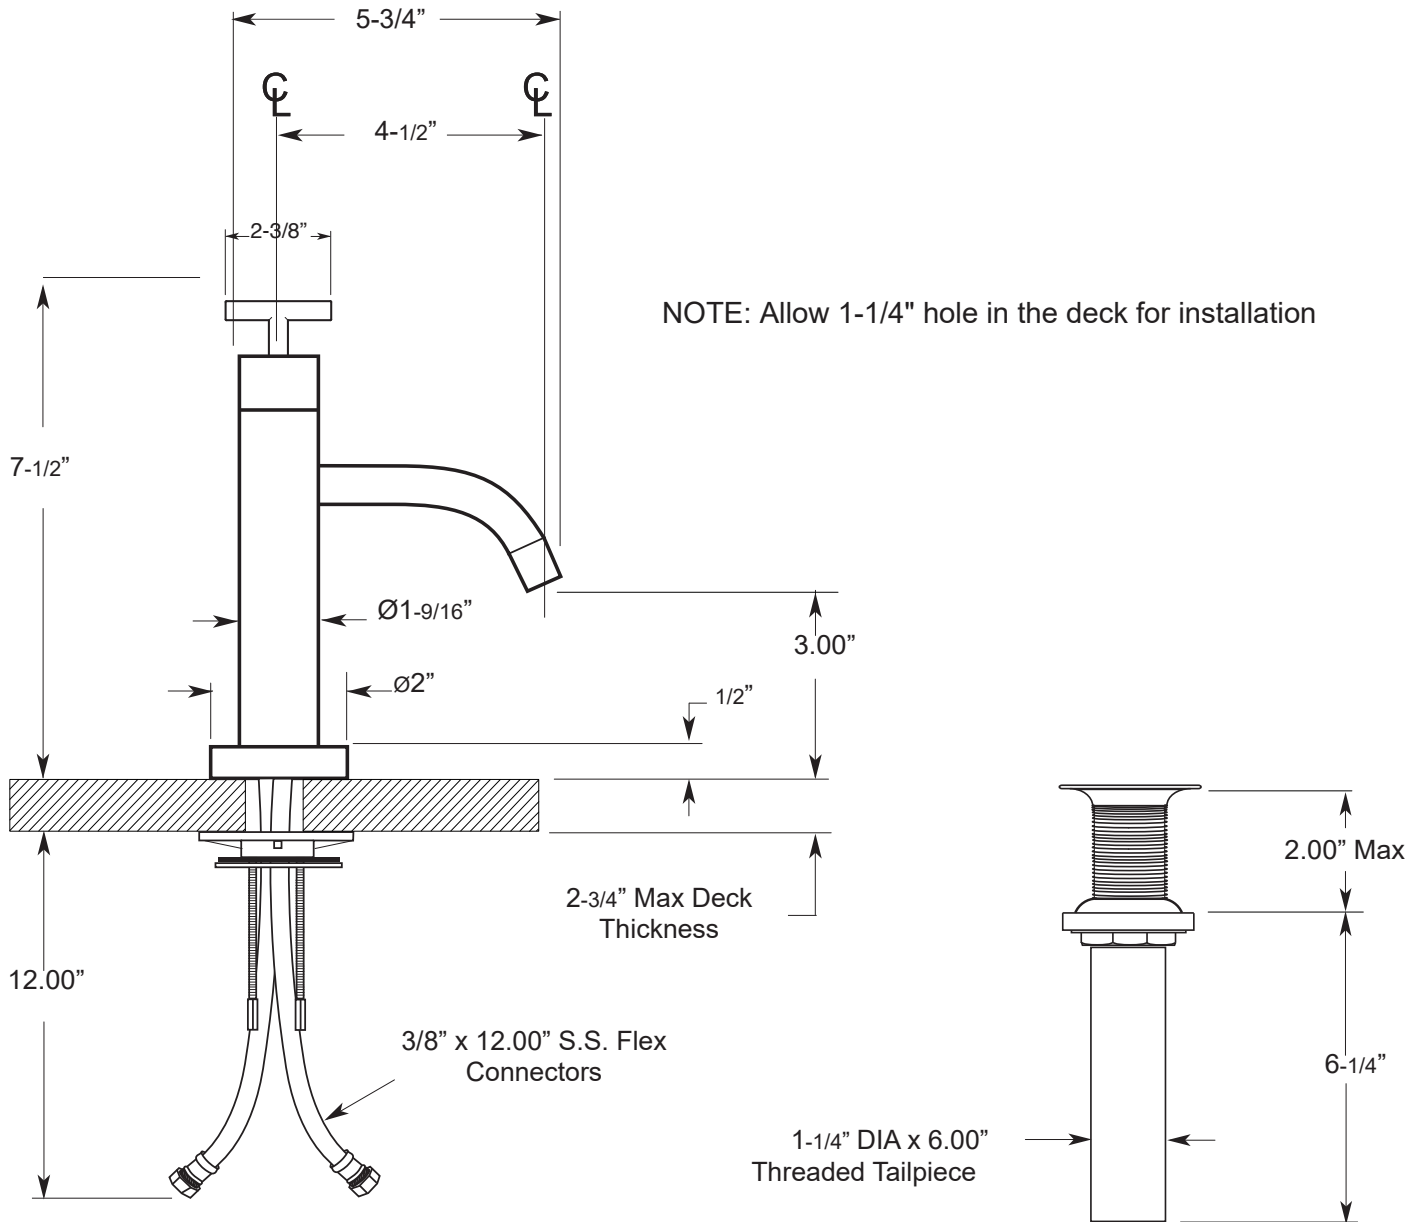

FEATURES:

- All brass construction.
- Flexible hose connections.
- Includes grid style drain without overflow: P/N 18.11.120
- Concealed aerator requires special supplied blue removal key.
- Pre-assembled handle & escutcheon. Replacement P/N: 18.01.215
- Cartridge rotates 180°. Replacement cartridge P/N: 18.30.219
- Available in all finishes. Warranty varies according to finish selection.
- Standard aerator is limited to 1.2 gpm.

3400 Series Single-Hole Lavatory Set with Ceres II Handle

1.345018

Note: Measurements are subject to change or cancellation. No responsibility is assumed for use of superseded or voided pages.