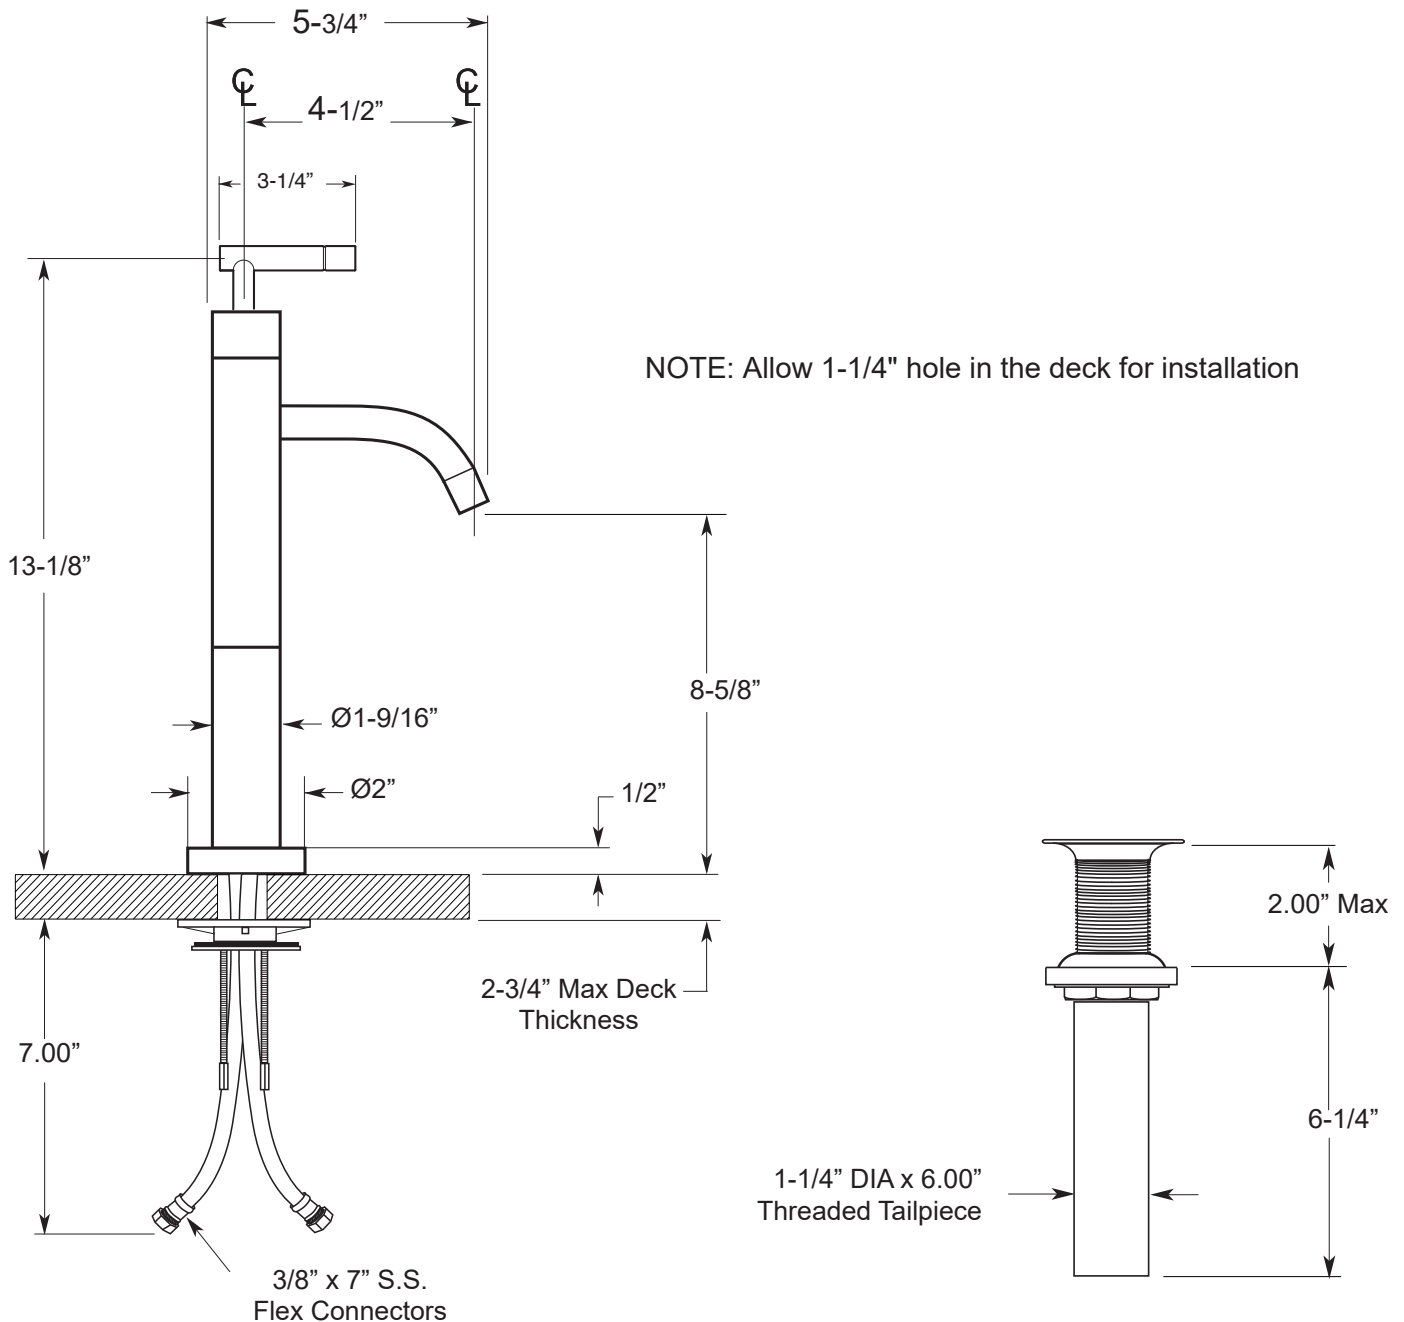

FEATURES:

- All brass construction.
- Flexible hose connections.
- Includes grid style drain without overflow: P/N 18.11.120
- Concealed aerator requires special supplied blue removal key.
- Pre-assembled handle & escutcheon. Replacement P/N: 18.01.130
- Cartridge rotates 180°. Replacement cartridge P/N: 18.30.219
- Available in all finishes. Warranty varies according to finish selection.
- Standard aerator is limited to 1.2 gpm.

3400 Series Single-Hole Tall Vessel Lavatory Set with Polaris II Handle

1.344928

Note: Measurements are subject to change or cancellation. No responsibility is assumed for use of superseded or voided pages.