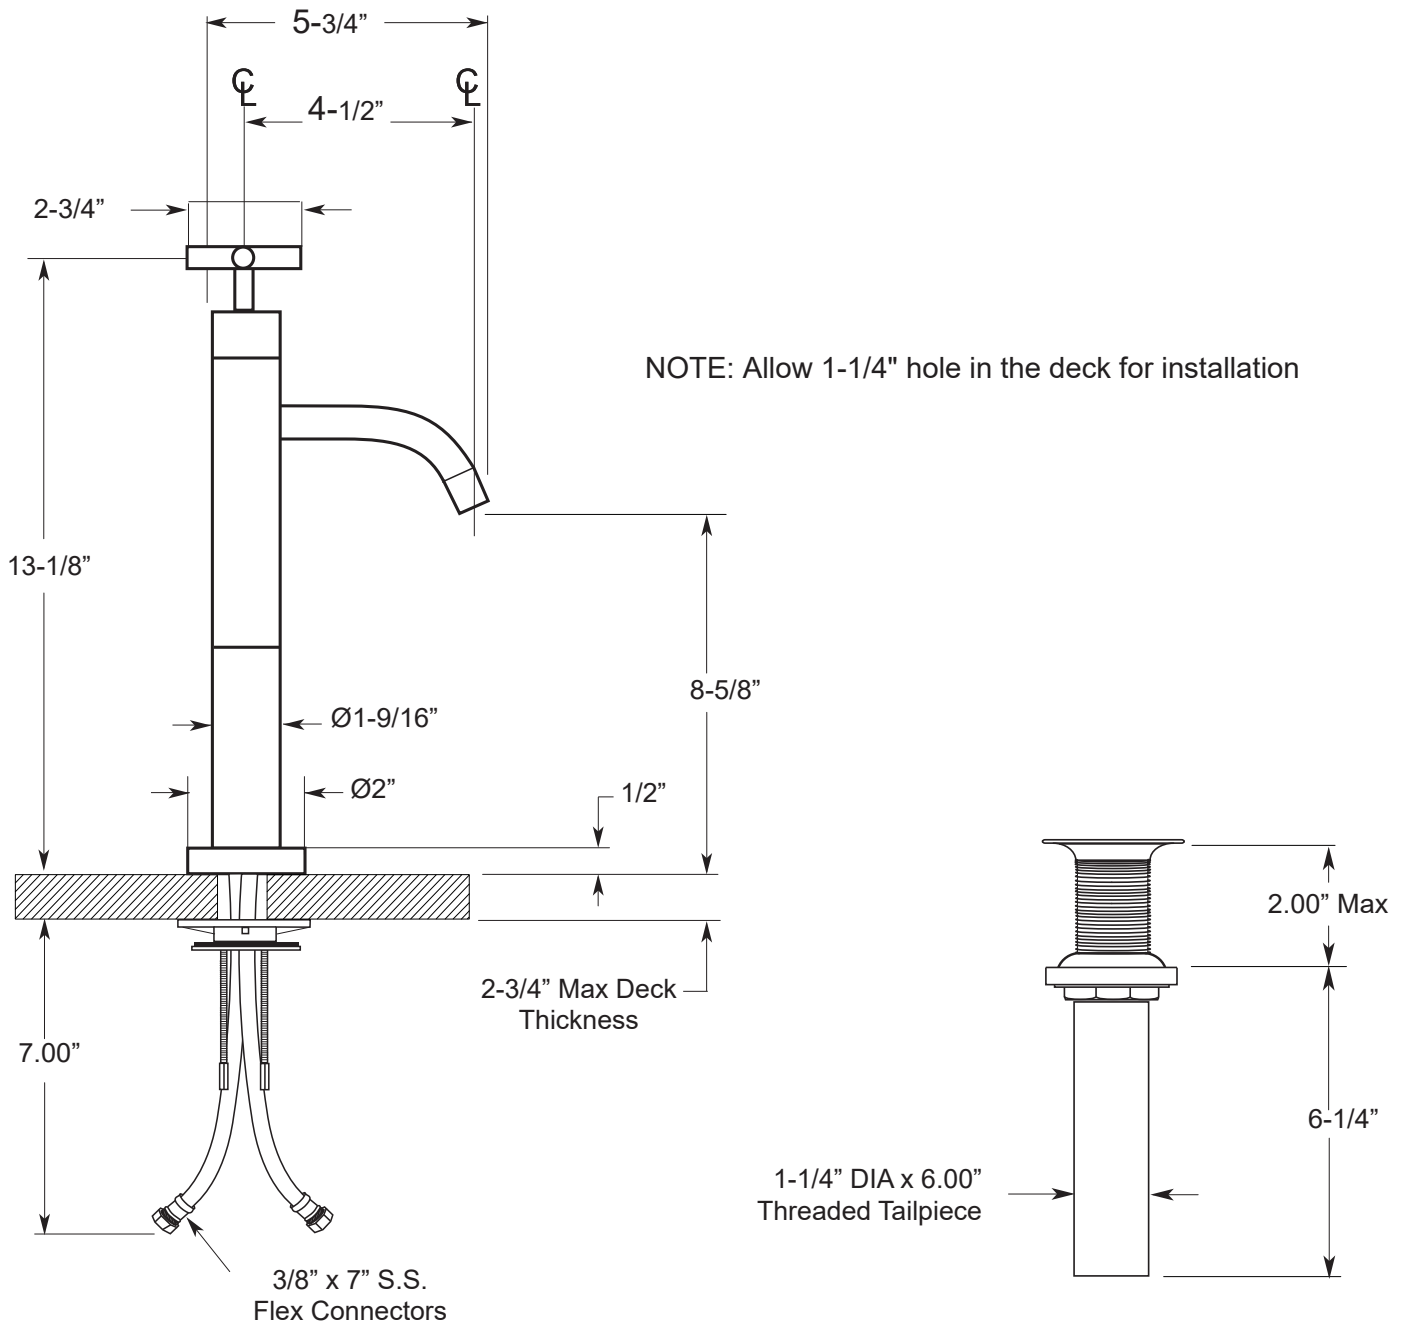

FEATURES:

- All brass construction.
- Flexible hose connections.
- Includes grid style drain without overflow: P/N 18.11.120
- Concealed aerator requires special supplied blue removal key.
- Pre-assembled handle & escutcheon. Replacement P/N: 18.01.138
- Cartridge rotates 180°. Replacement cartridge P/N: 18.30.219
- Available in all finishes. Warranty varies according to finish selection.
- Standard aerator is limited to 1.2 gpm.

3400 Series Single-Hole Tall Vessel Lavatory Set with Nova II Handle

1.344828

Note: Measurements are subject to change or cancellation. No responsibility is assumed for use of superseded or voided pages.