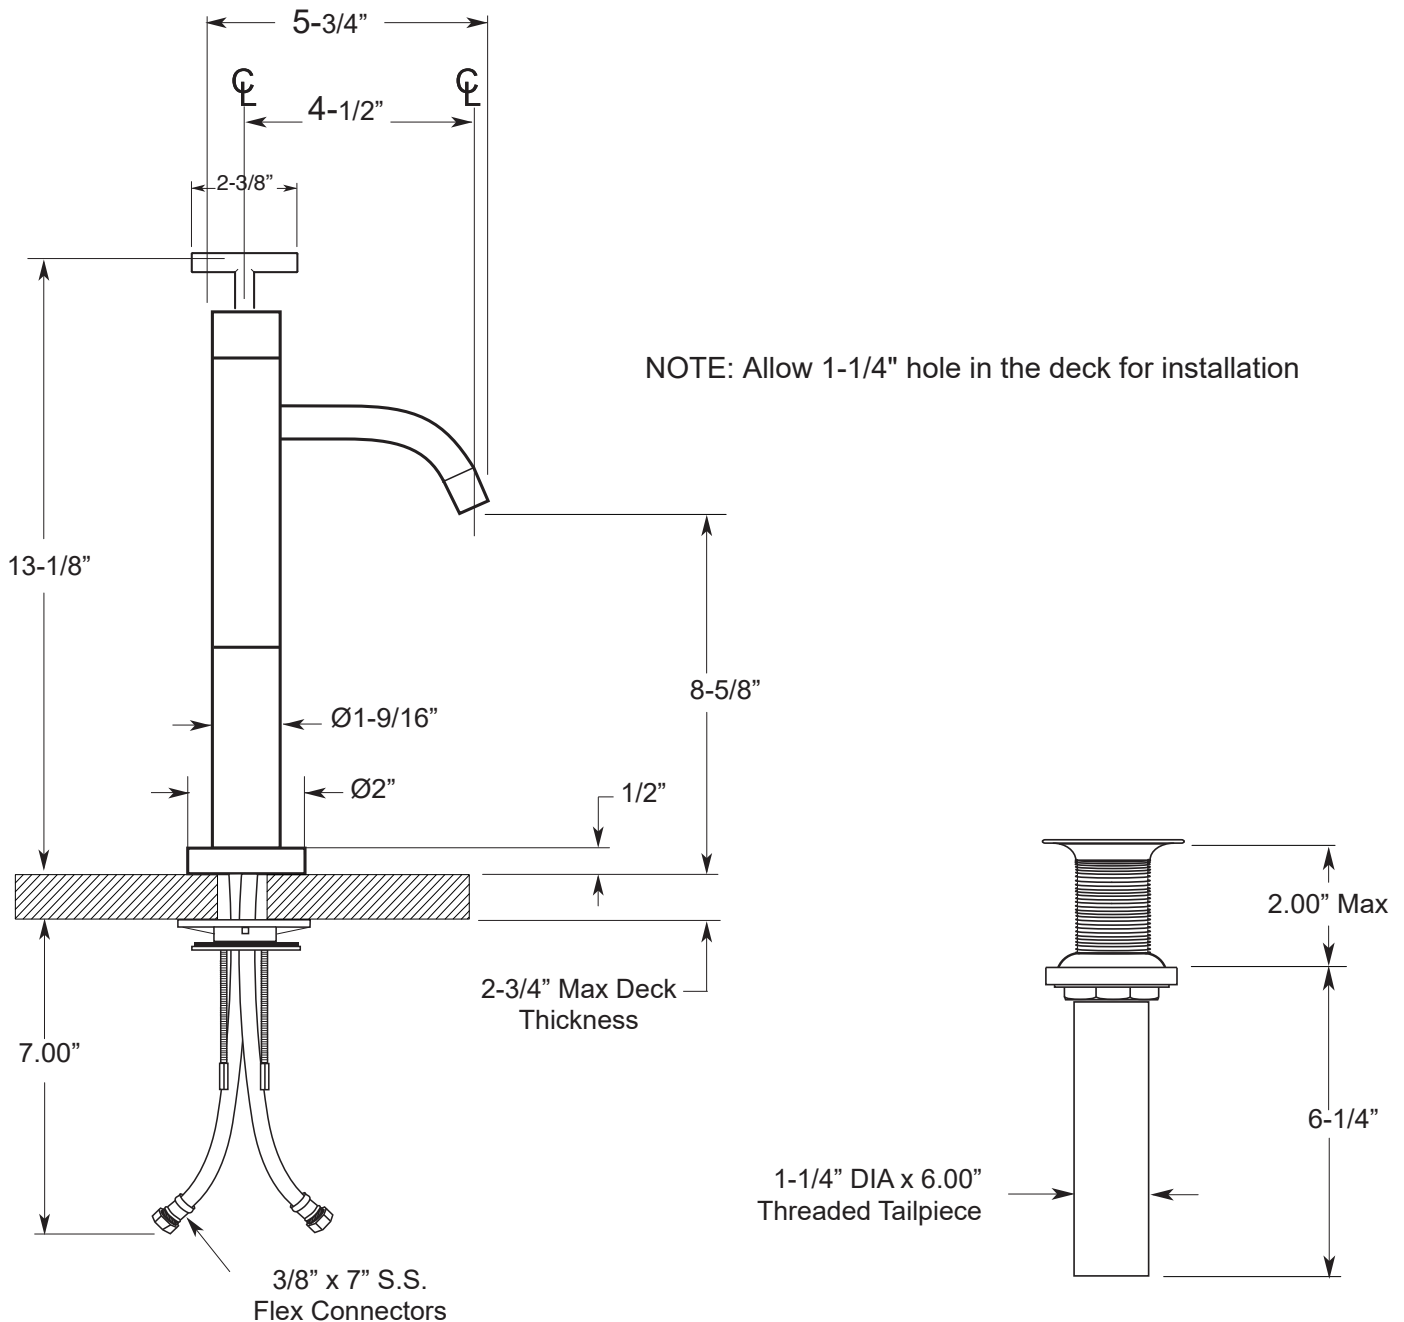

## FEATURES:

- All brass construction.
- Flexible hose connections.
- Includes grid style drain without overflow: P/N 18.11.120
- Concealed aerator requires special supplied blue removal key.
- Pre-assembled handle & escutcheon. Replacement P/N: 18.01.215
- Cartridge rotates 180°. Replacement cartridge P/N: 18.30.219
- Available in all finishes. Warranty varies according to finish selection.
- Standard aerator is limited to 1.2 gpm.

## 3400 Series Single-Hole Tall Vessel Lavatory Set with Ceres II Handle

### 1.345028

Note: Measurements are subject to change or cancellation. No responsibility is assumed for use of superseded or voided pages.