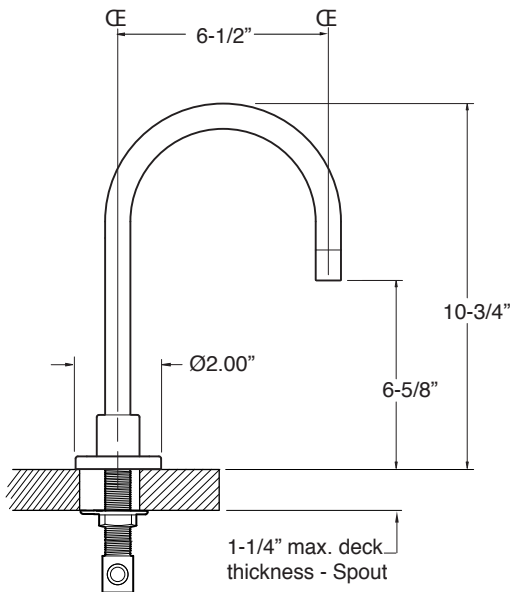

FEATURES:

- All brass construction. Flexible hoses designed to be installed on 8" to 16" centers.
- Includes soft touch drain assembly with overflow P/N: 18.11.052
- Concealed aerator requires aerator removal key P/N: 18.07.050
- Lever handle style with inside screw attachment.
- 20pt 1/4-turn ceramic disc valve cartridge.
 - Replacements: 18.30.035 (Cold) 18.30.036 (Hot)
- Available in all finishes. Warranty varies according to finish selection.
- Standard aerator is limited to 1.2 gpm.

Series 3400
Widespread Lavatory
Set with Carina Handle

1.342808

Note: Measurements are subject to change. No responsibility is assumed for use of superseded or voided pages.