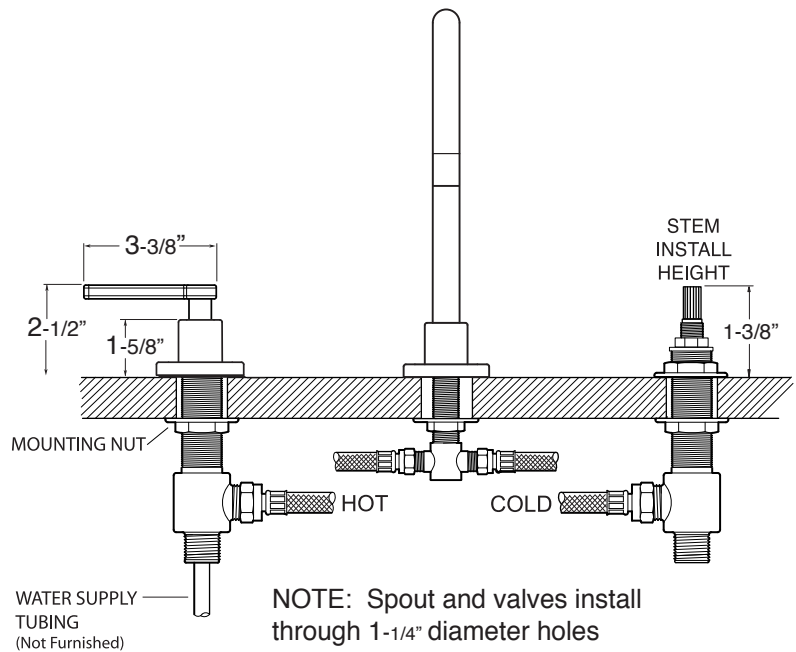

FEATURES:

- All brass construction. Flexible hoses designed to be installed on 8" to 16" centers.
- Includes soft touch drain assembly with overflow P/N: 18.11.052
- Concealed aerator requires aerator removal key P/N: 18.07.050
- Lever handle style with inside screw attachment.
- 20pt 1/4-turn ceramic disc valve cartridge.
 - Replacements: 18.30.035 (Cold) 18.30.036 (Hot)
- Available in all finishes. Warranty varies according to finish selection.
- Standard aerator is limited to 1.2 gpm.

Series 3400
Widespread Lavatory
Set with Carina Handle

1.342808

Note: Measurements are subject to change. No responsibility is assumed for use of superseded or voided pages.