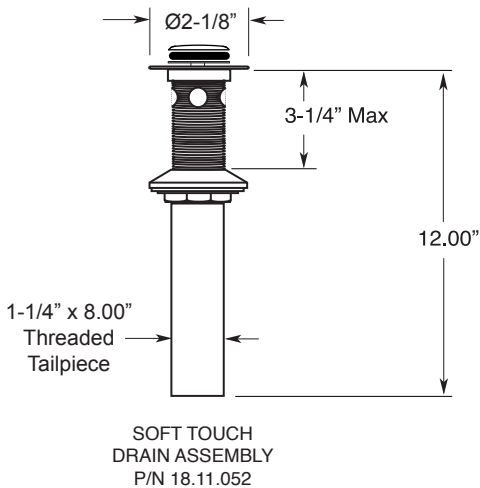

FEATURES:

- All brass construction. Flexible hoses designed to be installed on 8" to 16" centers.
- Includes soft touch drain assembly with overflow P/N: 18.11.052
- Concealed aerator requires aerator removal key P/N: 18.07.050
- Lever handle style with inside screw attachment.
- 20pt 1/4-turn ceramic disc valve cartridge.
 - Replacements: 18.30.035 (Cold) 18.30.036 (Hot)
- Available in all finishes. Warranty varies according to finish selection.
- Standard aerator is limited to 1.2 gpm.

Series 3400
Widespread Lavatory
Set with Carina Handle

1.342808

Note: Measurements are subject to change. No responsibility is assumed for use of superseded or voided pages.