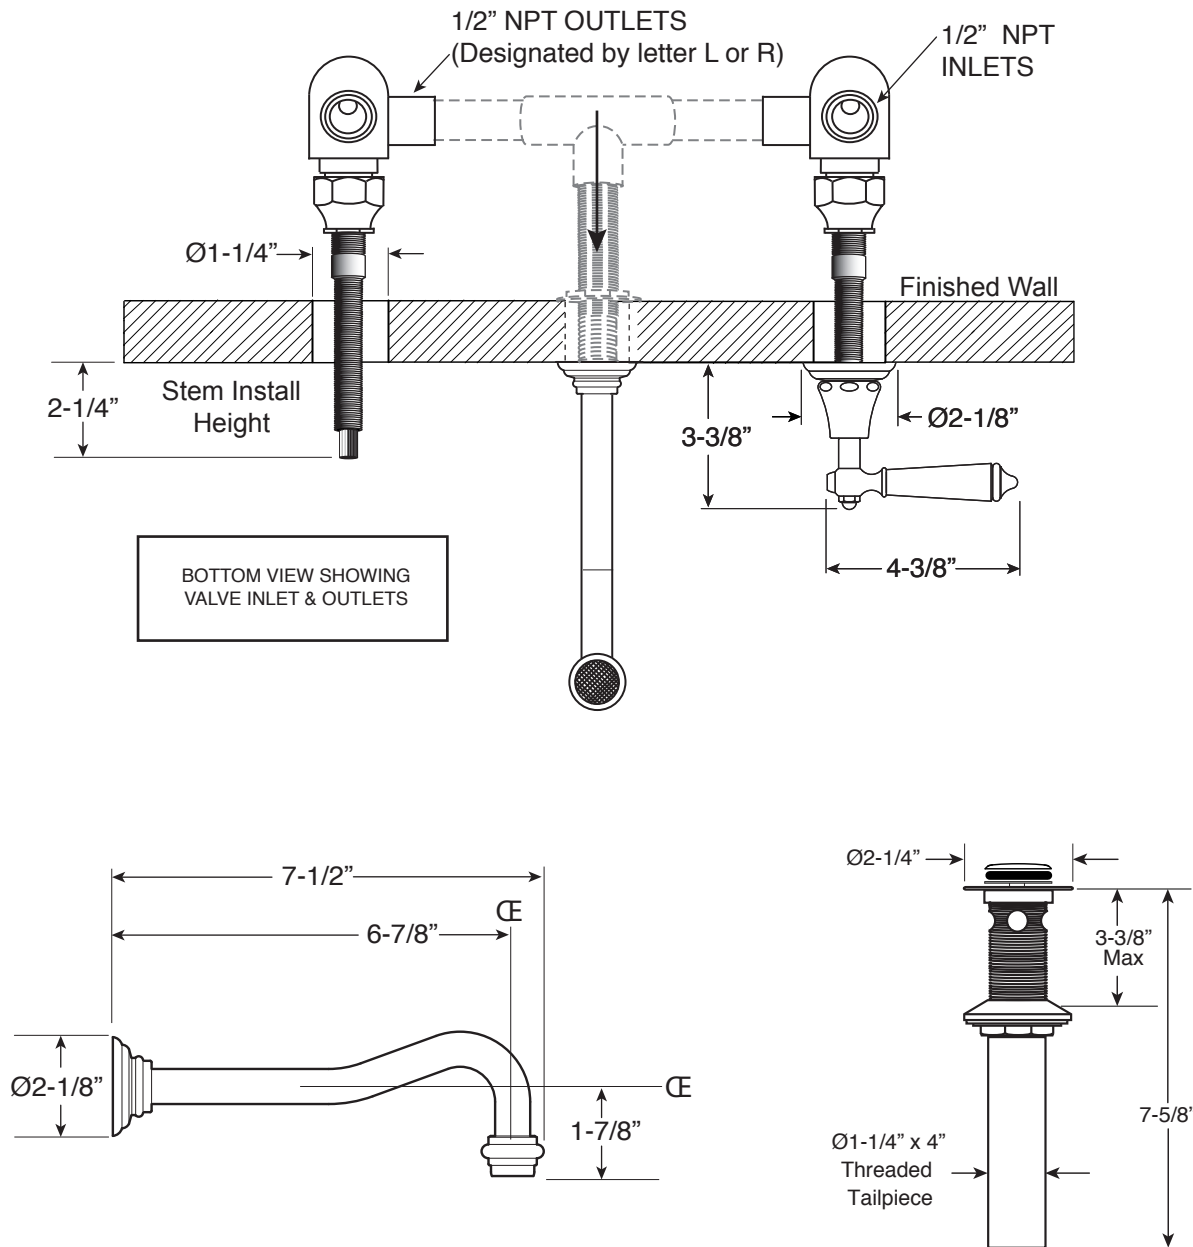

FEATURES:

- All brass construction
- Independent corner valves
- Includes Soft Touch drain assembly: P/N 18.11.052
- 1/4-turn ceramic disc valve cartridges.
 - Replacement P/N: 18.30.035 Cold 18.30.036 Hot
- Available in all finishes. Warranty varies according to finish selection.

SPECIFICATIONS

350 Series Short Wall/ Vessel Lavatory Set with Monte Carlo Handles

1.355907S
(1.355907ST - Trim Only)

Note: Measurements are subject to change. No responsibility is assumed for use of superseded or voided pages.