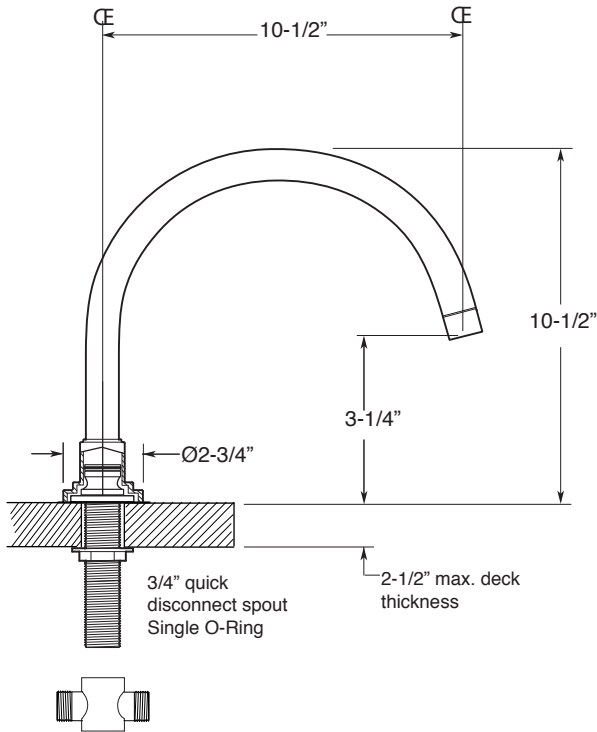

FEATURES:

- All brass construction.
- 3/4" valve bodies with 20 PT. 1/4-turn ceramic disc cartridge.
 - 18.30.010 Cold, 18.30.011 Hot
- Available in all finishes. Warranty varies according to finish.

3400 Series 3-Hole Roman Tub Set with Carina Handle

1.342877

1.342877T - Trim Only

78.30.006 - Rough Kit

NOTE: Spout and valves install through 1-1/4" diameter holes.
Plumber to provide 3/4" supply lines to valves