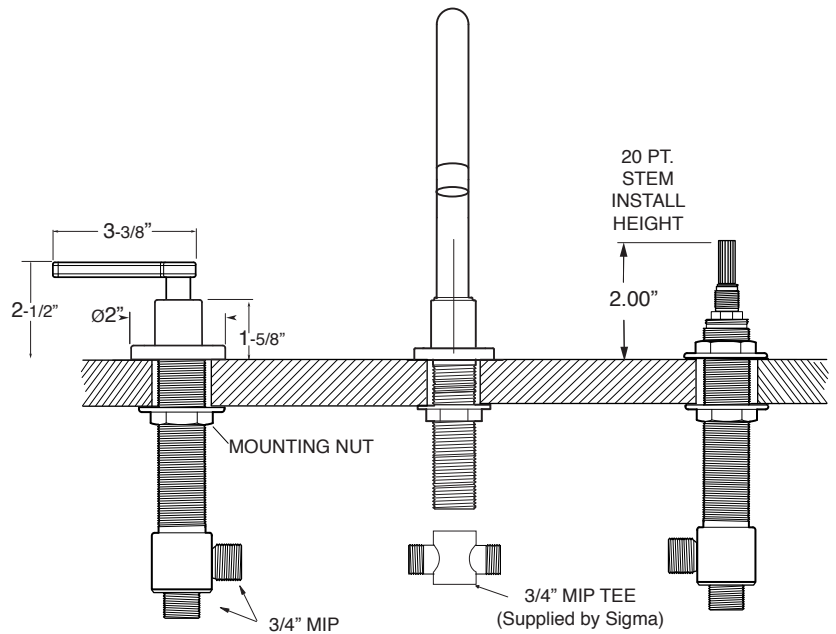

FEATURES:

- All brass construction.
- 3/4" valve bodies with 20 PT. 1/4-turn ceramic disc cartridge.
 - 18.30.010 Cold, 18.30.011 Hot
- Available in all finishes. Warranty varies according to finish.

3400 Series 3-Hole Roman Tub Set with Carina Handle

1.342877

1.342877T - Trim Only

78.30.006 - Rough Kit

NOTE: Spout and valves install through 1-1/4" diameter holes.
Plumber to provide 3/4" supply lines to valves