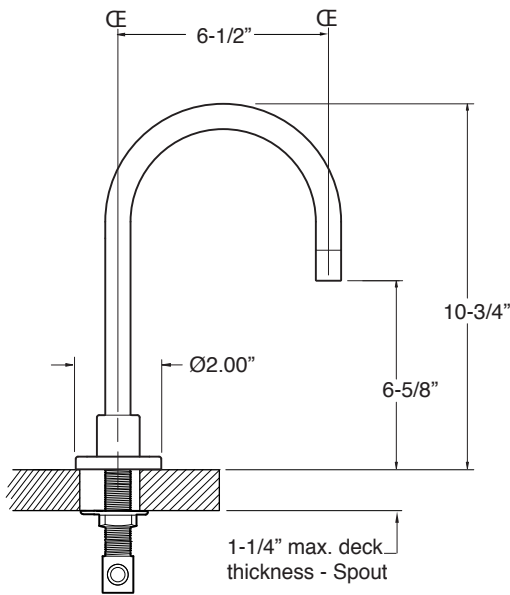

## FEATURES:

- All brass construction. Flexible hoses designed to be installed on 8" to 16" centers.
- Includes soft touch drain assembly with overflow
- Concealed aerator requires aerator removal key P/N: 18.07.050
- Lever handle style with inside screw attachment.
- 20pt 1/4-turn ceramic disc valve cartridge.
  - Replacements: 18.30.035 (Cold) 18.30.036 (Hot)
- Available in all finishes. Warranty varies according to finish selection.
- Standard aerator is limited to 1.2 gpm.

## Series 3400 Widespread Lavatory Set with Carina X Handle

### 1.343008

NOTE: Spout and valves install through 1-1/4" diameter holes