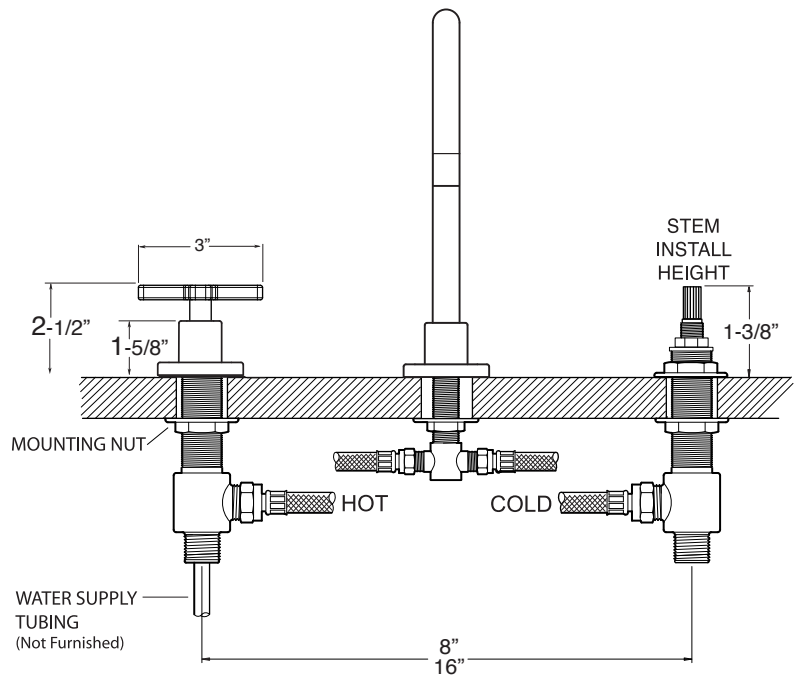

## FEATURES:

- All brass construction. Flexible hoses designed to be installed on 8" to 16" centers.
- Includes soft touch drain assembly with overflow
- Concealed aerator requires aerator removal key P/N: 18.07.050
- Lever handle style with inside screw attachment.
- 20pt 1/4-turn ceramic disc valve cartridge.
  - Replacements: 18.30.035 (Cold) 18.30.036 (Hot)
- Available in all finishes. Warranty varies according to finish selection.
- Standard aerator is limited to 1.2 gpm.

## Series 3400 Widespread Lavatory Set with Carina X Handle

### 1.343008

NOTE: Spout and valves install through 1-1/4" diameter holes