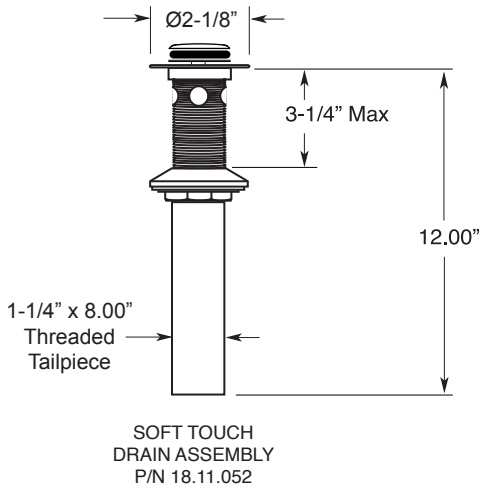

## FEATURES:

- All brass construction. Flexible hoses designed to be installed on 8" to 16" centers.
- Includes soft touch drain assembly with overflow
- Concealed aerator requires aerator removal key P/N: 18.07.050
- Lever handle style with inside screw attachment.
- 20pt 1/4-turn ceramic disc valve cartridge.
  - Replacements: 18.30.035 (Cold) 18.30.036 (Hot)
- Available in all finishes. Warranty varies according to finish selection.
- Standard aerator is limited to 1.2 gpm.

## Series 3400 Widespread Lavatory Set with Carina X Handle

### 1.343008

NOTE: Spout and valves install through 1-1/4" diameter holes