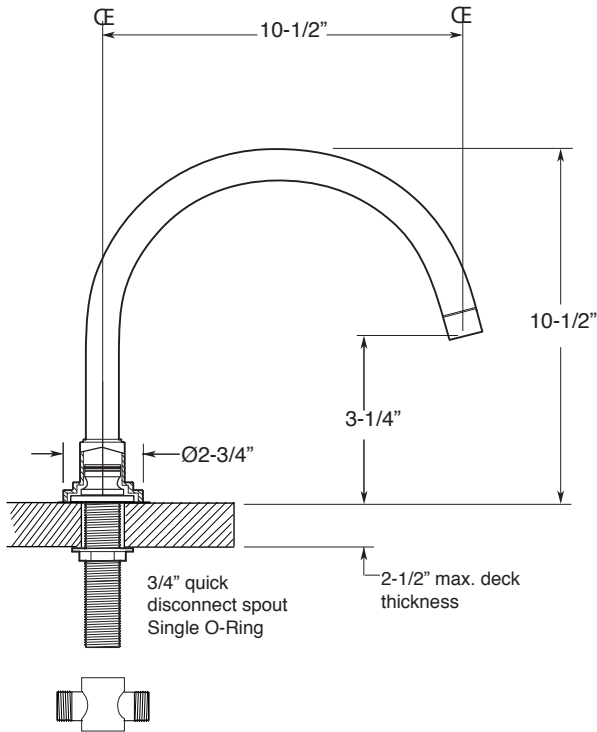

## FEATURES:

- All brass construction.
- 3/4" valve bodies with 20 PT. 1/4-turn ceramic disc cartridge.
  - 18.30.010 Cold, 18.30.011 Hot
- Available in all finishes. Warranty varies according to finish.

## 3400 Series 3-Hole Roman Tub Set with Carina X Handle

**1.343077**

1.343077T - Trim Only

78.30.006 - Rough Kit

NOTE: Spout and valves install through 1-1/4" diameter holes.  
Plumber to provide 3/4" supply lines to valves