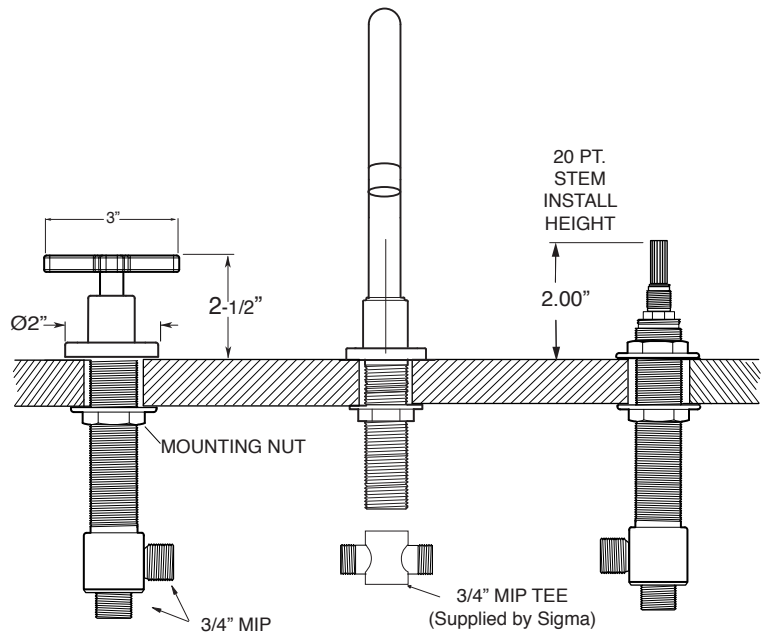

## FEATURES:

- All brass construction.
- 3/4" valve bodies with 20 PT. 1/4-turn ceramic disc cartridge.
  - 18.30.010 Cold, 18.30.011 Hot
- Available in all finishes. Warranty varies according to finish.

## 3400 Series 3-Hole Roman Tub Set with Carina X Handle

**1.343077**

1.343077T - Trim Only

78.30.006 - Rough Kit

NOTE: Spout and valves install through 1-1/4" diameter holes.  
Plumber to provide 3/4" supply lines to valves