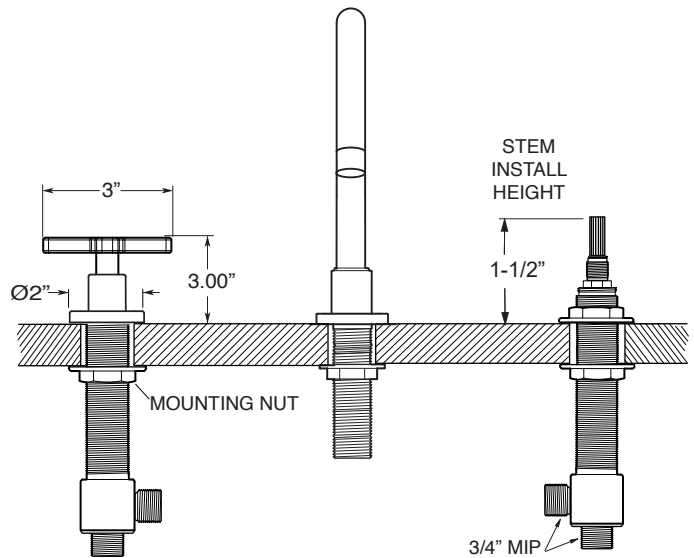

FEATURES:

- All brass construction.
- 3/4" valve bodies with 20 PT. 1/4-turn ceramic disc cartridge.
 - Cold Cartridge 18.30.010, Hot Cartridge 18.30.011
- Available in all finishes. Warranty varies according to finish.

SPECIFICATIONS

3400 Series 5-Hole Roman Tub Set with Carina X Handles

1.343093

1.343093T - Trim Only

78.30.136 - Rough Kit

Spout and valves install through 1-1/4" diameter holes.
Plumber to provide 3/4" supply lines to valves

NOTE: 1/2" outlet for in-line vacuum breaker (18.15.055), and 60" chrome spiral hose (18.10.016) - INCLUDED

Note: Measurements are subject to change or cancellation. No responsibility is assumed for use of superseded or voided pages.