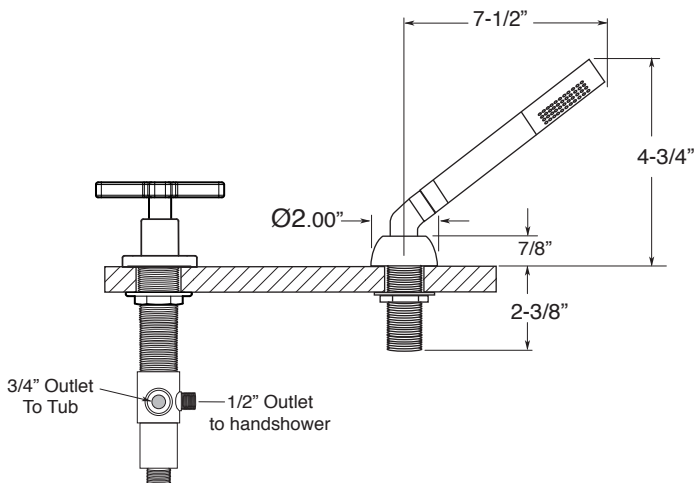

FEATURES:

- All brass construction.
- 3/4" valve bodies with 20 PT. 1/4-turn ceramic disc cartridge.
 - Cold Cartridge 18.30.010, Hot Cartridge 18.30.011
- Available in all finishes. Warranty varies according to finish.

SPECIFICATIONS

3400 Series 5-Hole Roman Tub Set with Carina X Handles

1.343093

1.343093T - Trim Only

78.30.136 - Rough Kit

Spout and valves install through 1-1/4" diameter holes.
Plumber to provide 3/4" supply lines to valves

NOTE: 1/2" outlet for in-line vacuum breaker (18.15.055), and 60" chrome spiral hose (18.10.016) - INCLUDED

Note: Measurements are subject to change or cancellation. No responsibility is assumed for use of superseded or voided pages.