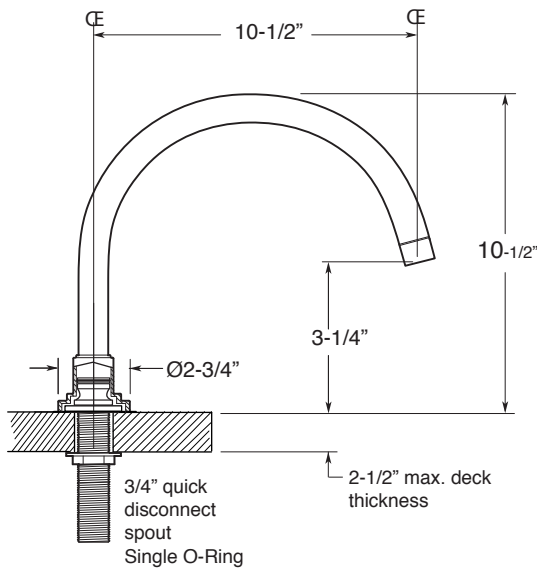

FEATURES:

- All brass construction.
- 3/4" valve bodies with 20 PT. 1/4-turn ceramic disc cartridge.
 - Cold Cartridge 18.30.010, Hot Cartridge 18.30.011
- Available in all finishes. Warranty varies according to finish.

SPECIFICATIONS

3400 Series 5-Hole Roman Tub Set with Carina X Handles

1.343093

1.343093T - Trim Only

78.30.136 - Rough Kit

Spout and valves install through 1-1/4" diameter holes.
Plumber to provide 3/4" supply lines to valves

NOTE: 1/2" outlet for in-line vacuum breaker (18.15.055), and 60" chrome spiral hose (18.10.016) - INCLUDED

Note: Measurements are subject to change or cancellation. No responsibility is assumed for use of superseded or voided pages.