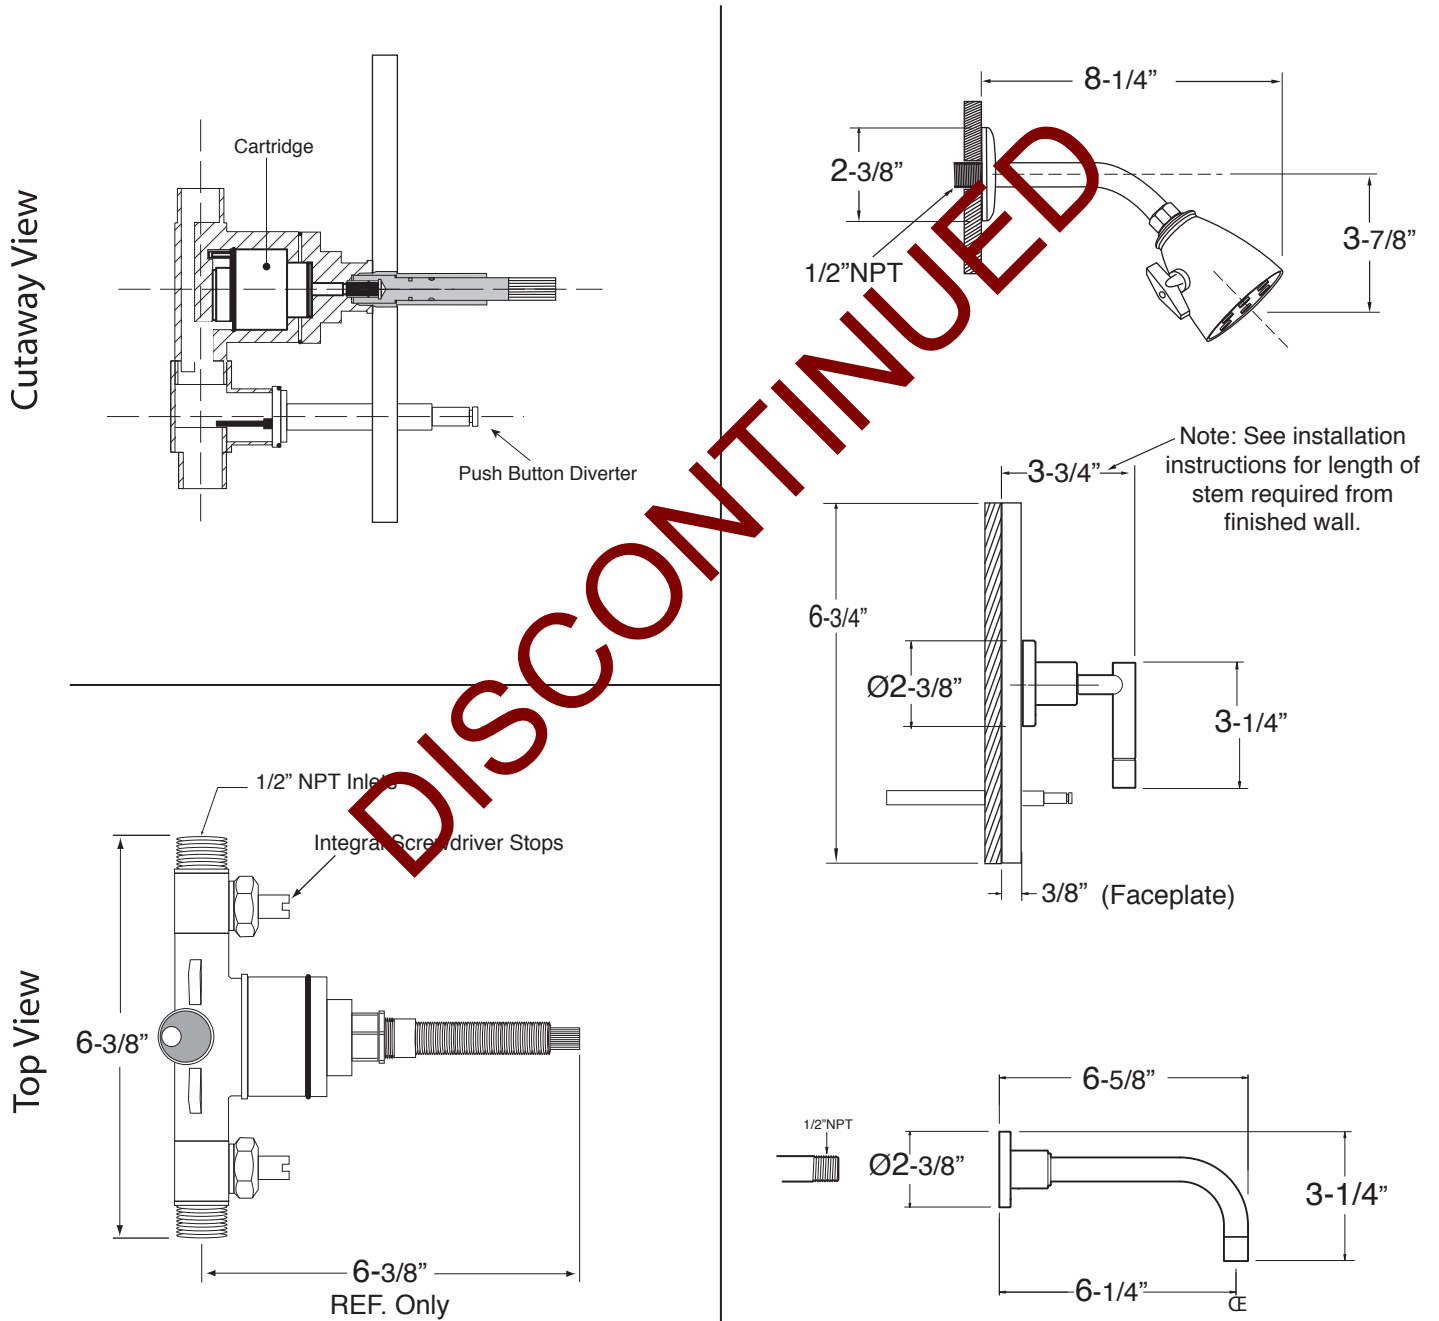

Features:

- Forged brass construction
- Ceramic disk valve cartridge 18.30.865
- Adjustable hot limit safety stop
- Reversible cartridge
- 5.6 GPM @ 45 PSI

SPECIFICATIONS
Series 3400

Pressure Balance Tub & Shower

1.344968

Polaris II Handle

(1.344968T - Trim Only)

Note: Measurements are subject to change or cancellation. No responsibility is assumed for use of superseded or voided pages.