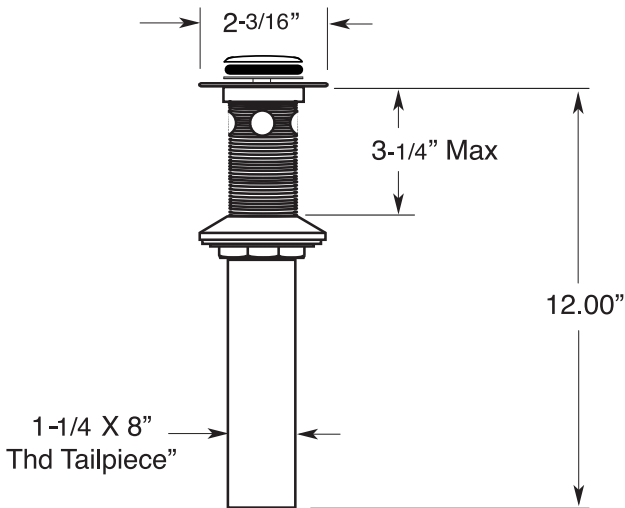

FEATURES:

- All brass construction. Flexible hoses designed to be installed on 8" to 16" centers. Includes soft touch drain assembly. P/N 18.11.052
- Lever style handles with inside screw attachment.
- 20 PT. 1/4-turn ceramic disc valve cartridge.
- 18.30.035 - COLD / 18.30.036 - HOT
- Available in all finishes. Warranty varies according to finish selection.
- Standard aerator is limited to 1.2 gpm.

**4400 Series Widespread
Lavatory Set with
Ceres II Handle**

1.445008

SOFT TOUCH DRAIN
ASSEMBLY P/N
18.11.052

NOTE: Spout and valves install through 1-1/4" diameter holes

Note: Measurements are subject to change or cancellation. No responsibility is assumed for use of superseded or voided pages.