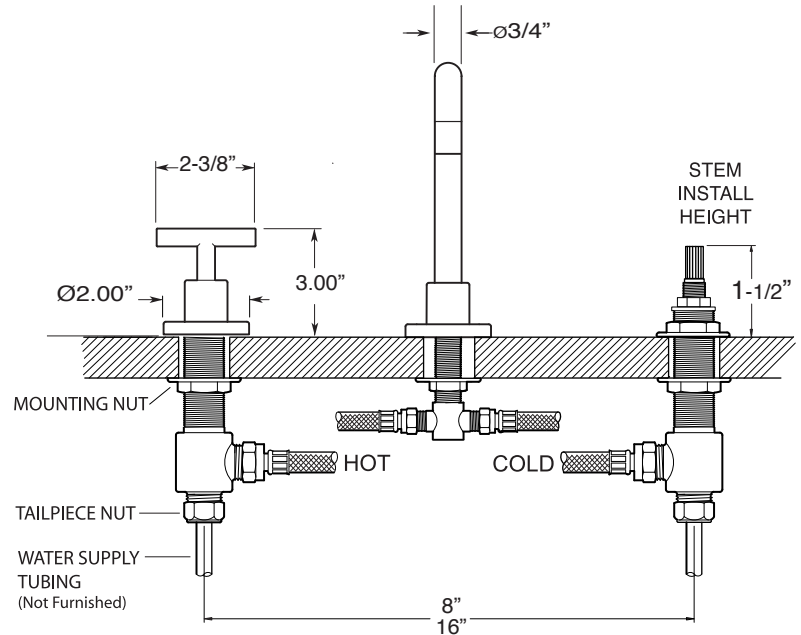

**FEATURES:**

- All brass construction. Flexible hoses designed to be installed on 8" to 16" centers. Includes soft touch drain assembly. P/N 18.11.052
- Lever style handles with inside screw attachment.
- 20 PT. 1/4-turn ceramic disc valve cartridge.
- Available in all finishes. Warranty varies according to finish selection.
- Standard aerator is limited to 1.2 gpm.
- Certified to meet or exceed the following codes and standards:  
ASME A112.18.1/CSAB 125.1-2012

**Series 4400**

**Widespread Lavatory  
Ceres II Handle**

1.445008

NOTE: Spout and valves install through 1-1/4" diameter holes

SOFT TOUCH  
DRAIN ASSEMBLY  
P/N 18.11.052

Note: Measurements are subject to change or cancellation. No responsibility is assumed for use of superseded or voided pages.