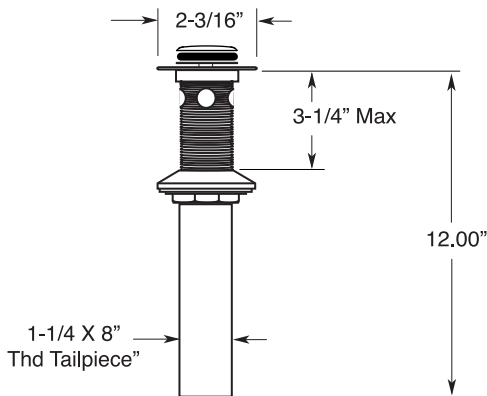

**FEATURES:**

- All brass construction. Flexible hoses designed to be installed on 8" to 16" centers. Includes soft touch drain assembly. P/N 18.11.052
- Lever style handles with inside screw attachment.
- 20 PT. 1/4-turn ceramic disc valve cartridge.
- Available in all finishes. Warranty varies according to finish selection.
- Standard aerator is limited to 1.2 gpm.
- Certified to meet or exceed the following codes and standards:  
ASME A112.18.1/CSAB 125.1-2012

**Series 4400**

**Widespread Lavatory  
Ceres II Handle**

1.445008

NOTE: Spout and valves install through 1-1/4" diameter holes

SOFT TOUCH  
DRAIN ASSEMBLY  
P/N 18.11.052

Note: Measurements are subject to change or cancellation. No responsibility is assumed for use of superseded or voided pages.