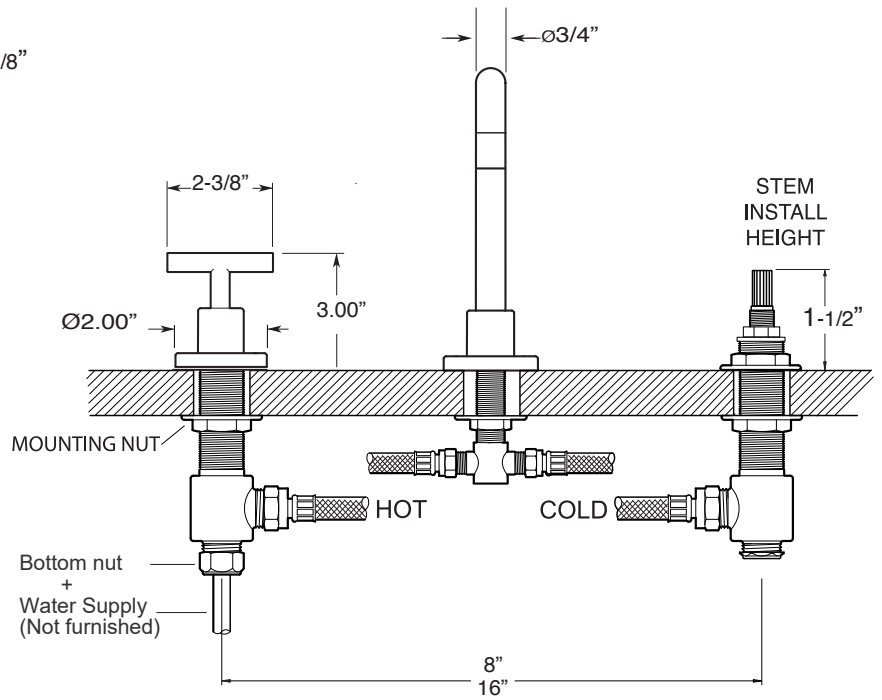

FEATURES:

- All brass construction. Flexible hoses designed to be installed on 8" to 16" centers. Includes soft touch drain assembly. P/N 18.11.052
- Lever style handles with inside screw attachment.
- 20 PT. 1/4-turn ceramic disc valve cartridge.
- 18.30.035 - COLD / 18.30.036 - HOT
- Available in all finishes. Warranty varies according to finish selection.
- Standard aerator is limited to 1.2 gpm.

**4400 Series Widespread
Lavatory Set with
Ceres II Handle**

1.445008

SOFT TOUCH DRAIN
ASSEMBLY P/N
18.11.052

NOTE: Spout and valves install through 1-1/4" diameter holes

Note: Measurements are subject to change or cancellation. No responsibility is assumed for use of superseded or voided pages.