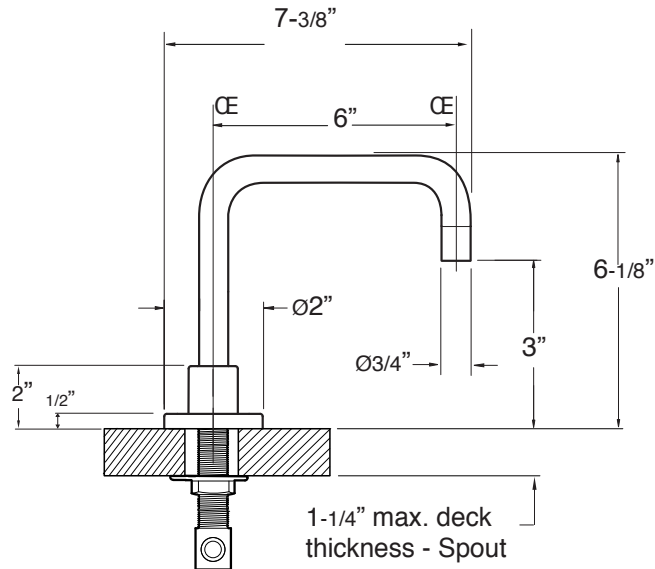

FEATURES:

- All brass construction. Flexible hoses designed to be installed on 8" to 16" centers. Includes soft touch drain assembly. P/N 18.11.052
- Lever style handles with inside screw attachment.
- 20 PT. 1/4-turn ceramic disc valve cartridge.
- 18.30.035 - COLD / 18.30.036 - HOT
- Available in all finishes. Warranty varies according to finish selection.
- Standard aerator is limited to 1.2 gpm.

**4400 Series Widespread
Lavatory Set with
Ceres II Handle**

1.445008

SOFT TOUCH DRAIN
ASSEMBLY P/N
18.11.052

NOTE: Spout and valves install through 1-1/4" diameter holes

Note: Measurements are subject to change or cancellation. No responsibility is assumed for use of superseded or voided pages.