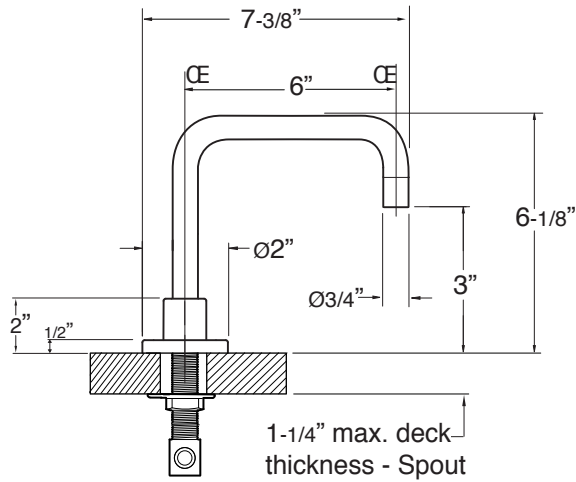

**FEATURES:**

- All brass construction. Flexible hoses designed to be installed on 8" to 16" centers. Includes soft touch drain assembly. P/N 18.11.052
- Lever style handles with inside screw attachment.
- 20 PT. 1/4-turn ceramic disc valve cartridge.
- Available in all finishes. Warranty varies according to finish selection.
- Standard aerator is limited to 1.2 gpm.
- Certified to meet or exceed the following codes and standards:  
ASME A112.18.1/CSAB 125.1-2012

**Series 4400**

**Widespread Lavatory  
Ceres II Handle**

1.445008

NOTE: Spout and valves install through 1-1/4" diameter holes

SOFT TOUCH  
DRAIN ASSEMBLY  
P/N 18.11.052

Note: Measurements are subject to change or cancellation. No responsibility is assumed for use of superseded or voided pages.