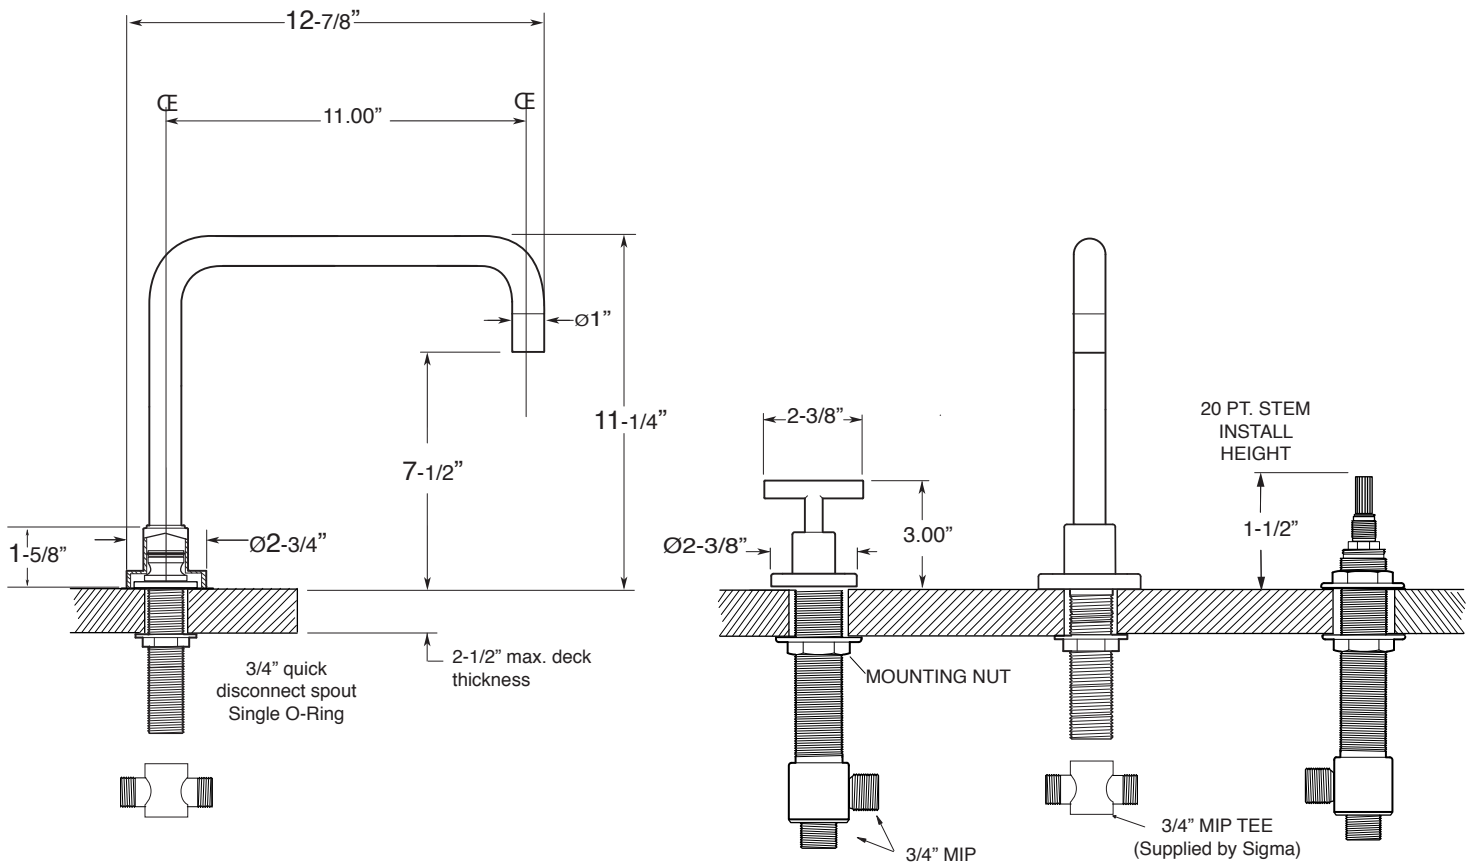

FEATURES:

- All brass construction.
- 3/4" valve bodies with 20 PT. 1/4-turn ceramic disc cartridge.
  - 18.30.010 Cold, 18.30.011 Hot
- Available in all finishes. Warranty varies according to finish.

## 4400 Series 3-Hole Roman Tub Set with Ceres II Handle

**1.445077**

1.445077T - Trim Only

78.30.006 - Rough Kit

NOTE: Spout and valves install through 1-1/4" diameter holes.  
Plumber to provide 3/4" supply lines to valves