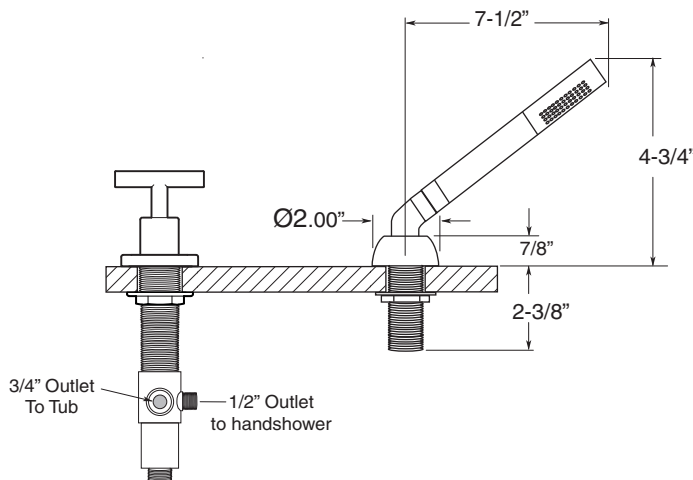

FEATURES:

- All brass construction.
- 3/4" valve bodies with 20 PT. 1/4-turn ceramic disc cartridge.
 - Cold Cartridge 18.30.010, Hot Cartridge 18.30.011
- Available in all finishes. Warranty varies according to finish.

SPECIFICATIONS

4400 Series 5-Hole Roman Tub Set with Ceres II Handles

1.445093

1.445093T - Trim Only

78.30.136 - Rough Kit

Spout and valves install through 1-1/4" diameter holes.
Plumber to provide 3/4" supply lines to valves

NOTE: 1/2" outlet for in-line vacuum breaker (18.15.055), and 60" chrome spiral hose (18.10.016) - INCLUDED

Note: Measurements are subject to change or cancellation. No responsibility is assumed for use of superseded or voided pages.