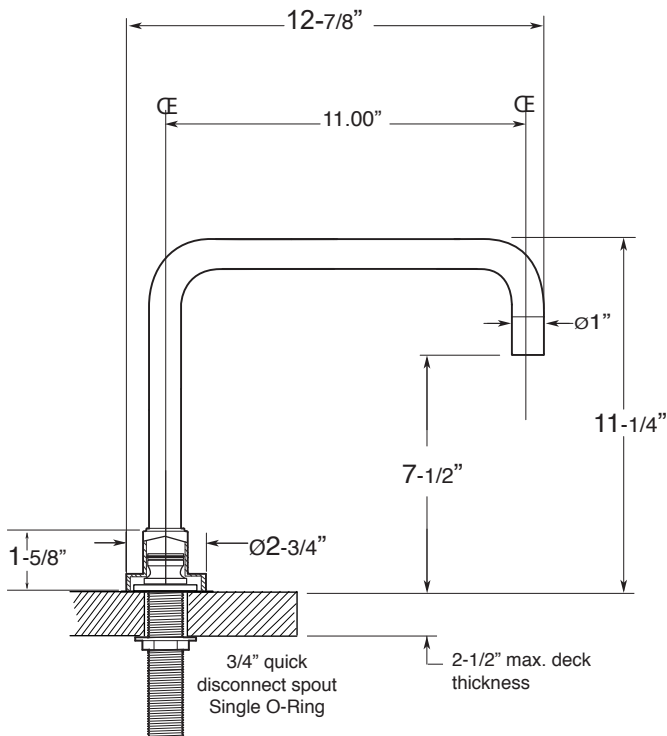

FEATURES:

- All brass construction.
- 3/4" valve bodies with 20 PT. 1/4-turn ceramic disc cartridge.
 - Cold Cartridge 18.30.010, Hot Cartridge 18.30.011
- Available in all finishes. Warranty varies according to finish.

SPECIFICATIONS

4400 Series 5-Hole Roman Tub Set with Ceres II Handles

1.445093

1.445093T - Trim Only

78.30.136 - Rough Kit

Spout and valves install through 1-1/4" diameter holes.
Plumber to provide 3/4" supply lines to valves

NOTE: 1/2" outlet for in-line vacuum breaker (18.15.055), and 60" chrome spiral hose (18.10.016) - INCLUDED

Note: Measurements are subject to change or cancellation. No responsibility is assumed for use of superseded or voided pages.