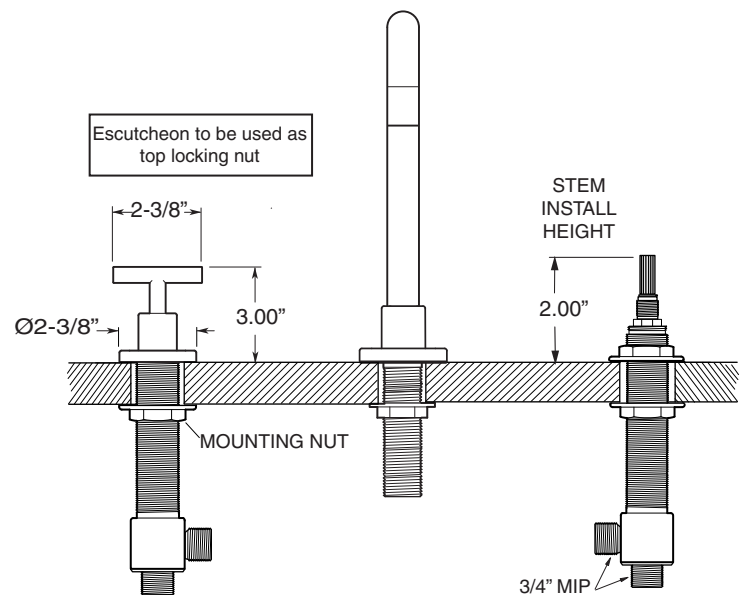

FEATURES:

- All brass construction.
- 3/4" valve bodies with 20 PT. 1/4-turn ceramic disc cartridge.
 - Cold Cartridge 18.30.010, Hot Cartridge 18.30.011
- Available in all finishes. Warranty varies according to finish.

SPECIFICATIONS

4400 Series 5-Hole Roman Tub Set with Ceres II Handles

1.445093

1.445093T - Trim Only

78.30.136 - Rough Kit

Spout and valves install through 1-1/4" diameter holes.
Plumber to provide 3/4" supply lines to valves

NOTE: 1/2" outlet for in-line vacuum breaker (18.15.055), and 60" chrome spiral hose (18.10.016) - INCLUDED

Note: Measurements are subject to change or cancellation. No responsibility is assumed for use of superseded or voided pages.