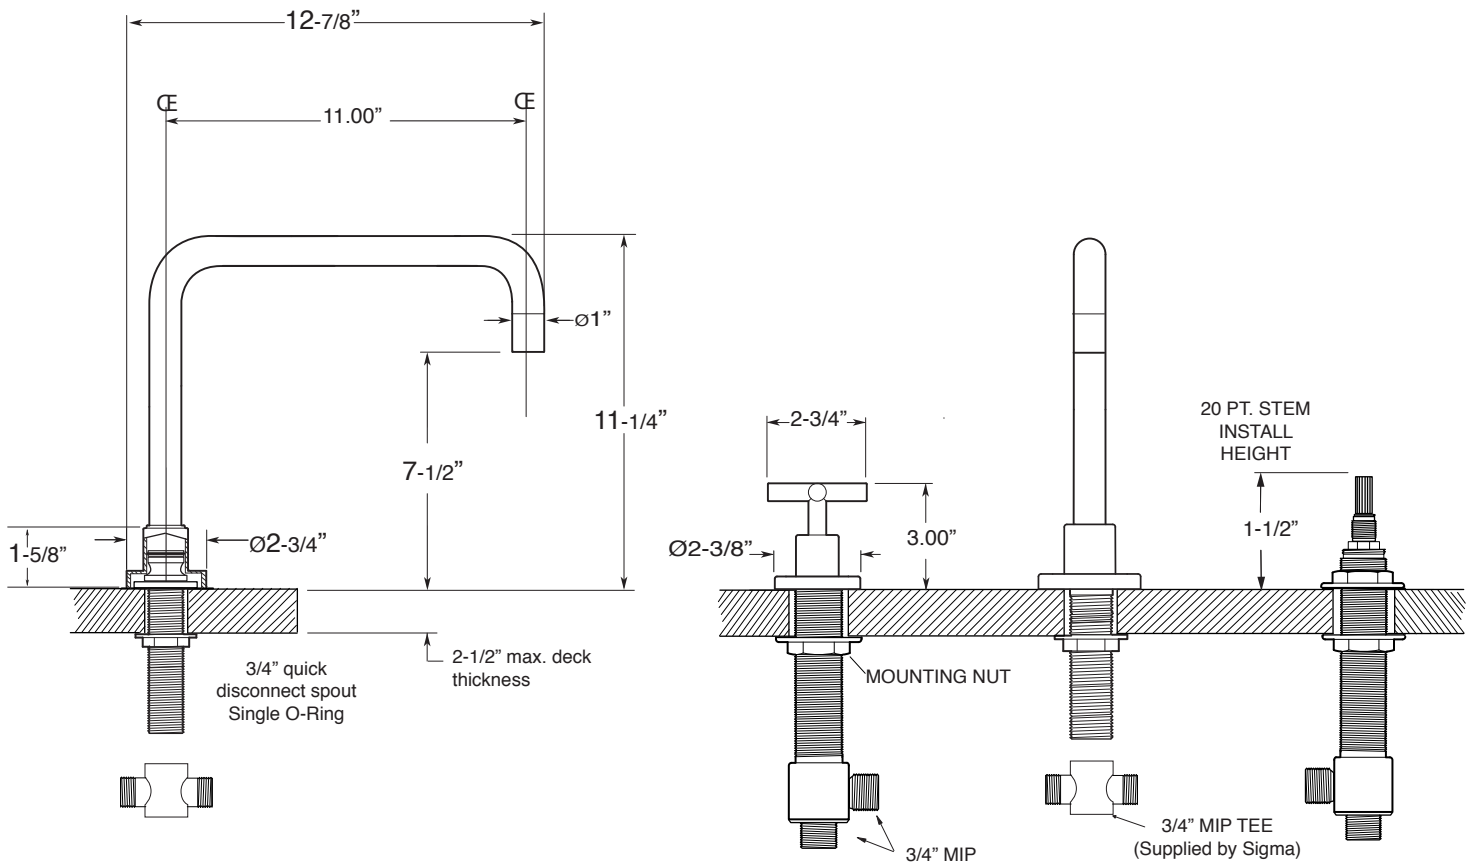

FEATURES:

- All brass construction.
- 3/4" valve bodies with 20 PT. 1/4-turn ceramic disc cartridge.
 - 18.30.010 Cold, 18.30.011 Hot
- Available in all finishes. Warranty varies according to finish.

4400 Series 3-Hole Roman Tub Set with Nova II Handle

1.444877

1.444877T - Trim Only

78.30.006 - Rough Kit

NOTE: Spout and valves install through 1-1/4" diameter holes.
Plumber to provide 3/4" supply lines to valves