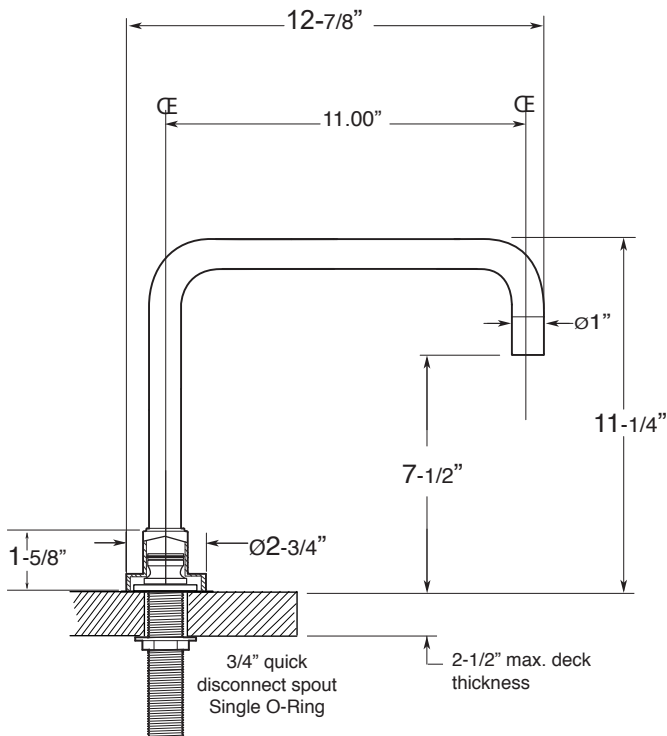

FEATURES:

- All brass construction.
- 3/4" valve bodies with 20 PT. 1/4-turn ceramic disc cartridge.
 - Cold Cartridge 18.30.010, Hot Cartridge 18.30.011
- Available in all finishes. Warranty varies according to finish.

SPECIFICATIONS

4400 Series 5-Hole Roman Tub Set with Nova II Handles

1.444893

1.444893T - Trim Only

78.30.136 - Rough Kit

Spout and valves install through 1-1/4" diameter holes.
Plumber to provide 3/4" supply lines to valves

NOTE: 1/2" outlet for in-line vacuum breaker (18.15.055), and 60" chrome spiral hose (18.10.016) - INCLUDED

Note: Measurements are subject to change or cancellation. No responsibility is assumed for use of superseded or voided pages.