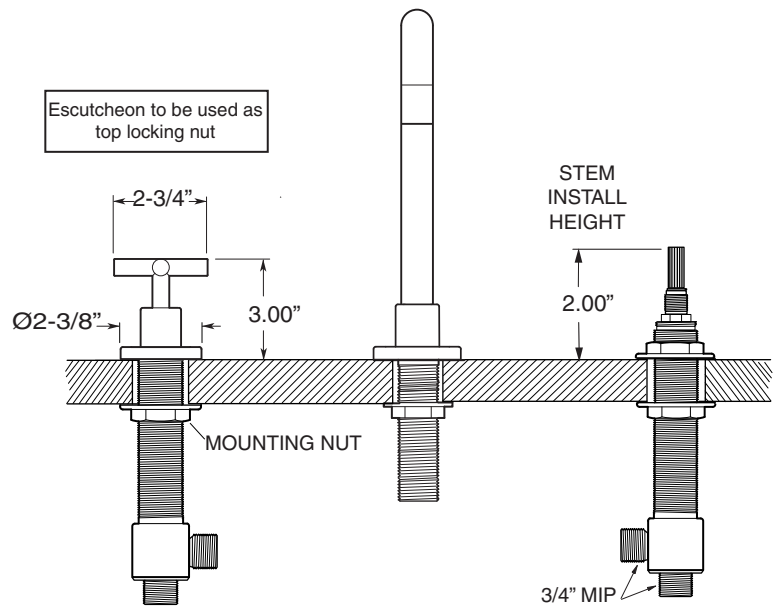

FEATURES:

- All brass construction.
- 3/4" valve bodies with 20 PT. 1/4-turn ceramic disc cartridge.
 - Cold Cartridge 18.30.010, Hot Cartridge 18.30.011
- Available in all finishes. Warranty varies according to finish.

SPECIFICATIONS

4400 Series 5-Hole Roman Tub Set with Nova II Handles

1.444893

1.444893T - Trim Only

78.30.136 - Rough Kit

Spout and valves install through 1-1/4" diameter holes.
Plumber to provide 3/4" supply lines to valves

NOTE: 1/2" outlet for in-line vacuum breaker (18.15.055), and 60" chrome spiral hose (18.10.016) - INCLUDED

Note: Measurements are subject to change or cancellation. No responsibility is assumed for use of superseded or voided pages.