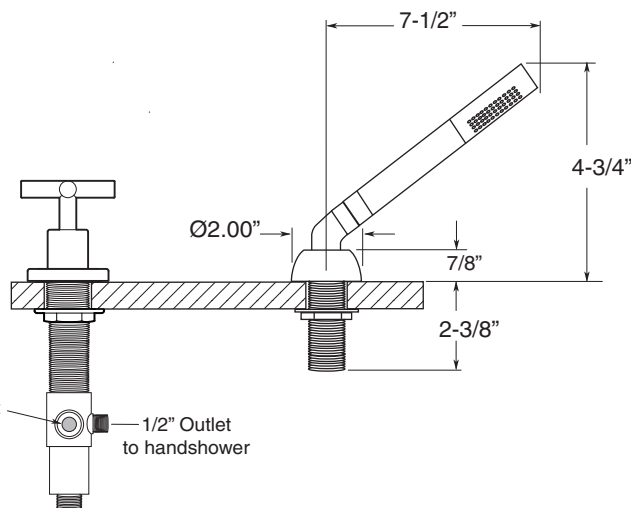

FEATURES:

- All brass construction.
- 3/4" valve bodies with 20 PT. 1/4-turn ceramic disc cartridge.
 - Cold Cartridge 18.30.010, Hot Cartridge 18.30.011
- Available in all finishes. Warranty varies according to finish.

SPECIFICATIONS

4400 Series 5-Hole Roman Tub Set with Nova II Handles

1.444893

1.444893T - Trim Only

78.30.136 - Rough Kit

Spout and valves install through 1-1/4" diameter holes.
Plumber to provide 3/4" supply lines to valves

NOTE: 1/2" outlet for in-line vacuum breaker (18.15.055), and 60" chrome spiral hose (18.10.016) - INCLUDED

Note: Measurements are subject to change or cancellation. No responsibility is assumed for use of superseded or voided pages.