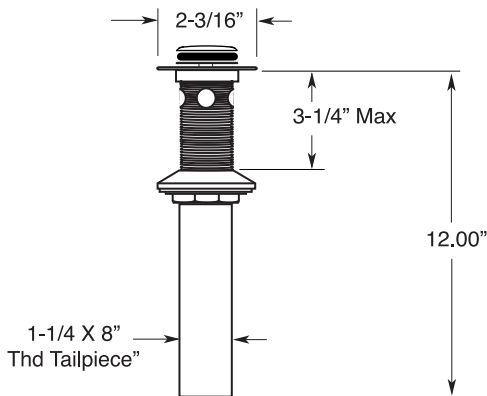

**FEATURES:**

- All brass construction. Flexible hoses designed to be installed on 8" to 16" centers. Includes soft touch drain assembly. P/N 18.11.052
- Lever style handles with inside screw attachment.
- 20 PT. 1/4-turn ceramic disc valve cartridge.
- Available in all finishes. Warranty varies according to finish selection.
- Standard aerator is limited to 1.2 gpm.
- Certified to meet or exceed the following codes and standards:  
ASME A112.18.1/CSAB 125.1-2012

**Series 4400**

**Widespread Lavatory  
Polaris II Handle**

1.444908

NOTE: Spout and valves install through 1-1/4" diameter holes

SOFT TOUCH  
DRAIN ASSEMBLY  
P/N 18.11.052

Note: Measurements are subject to change or cancellation. No responsibility is assumed for use of superseded or voided pages.