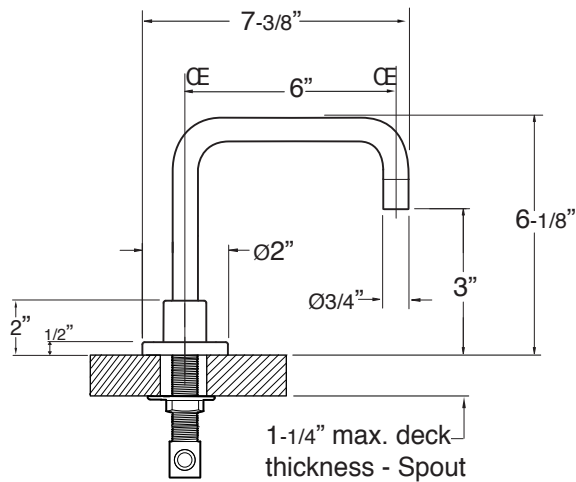

**FEATURES:**

- All brass construction. Flexible hoses designed to be installed on 8" to 16" centers. Includes soft touch drain assembly. P/N 18.11.052
- Lever style handles with inside screw attachment.
- 20 PT. 1/4-turn ceramic disc valve cartridge.
- Available in all finishes. Warranty varies according to finish selection.
- Standard aerator is limited to 1.2 gpm.
- Certified to meet or exceed the following codes and standards:  
ASME A112.18.1/CSAB 125.1-2012

**Series 4400**

**Widespread Lavatory  
Polaris II Handle**

1.444908

NOTE: Spout and valves install through 1-1/4" diameter holes

SOFT TOUCH  
DRAIN ASSEMBLY  
P/N 18.11.052

Note: Measurements are subject to change or cancellation. No responsibility is assumed for use of superseded or voided pages.