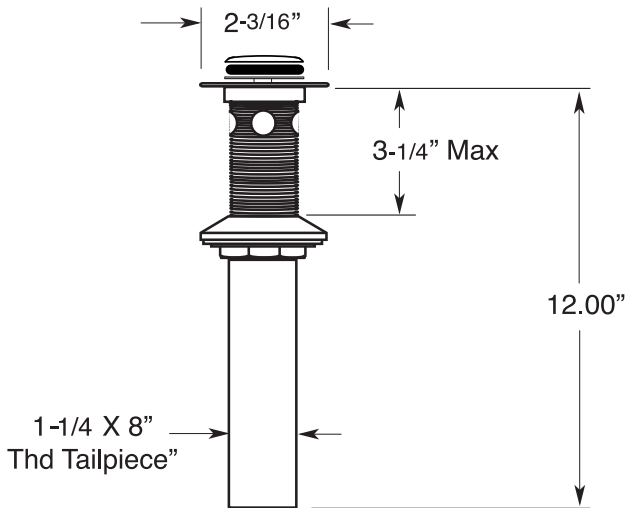

FEATURES:

- All brass construction. Flexible hoses designed to be installed on 8" to 16" centers. Includes soft touch drain assembly. P/N 18.11.052
- Lever style handles with inside screw attachment.
- 20 PT. 1/4-turn ceramic disc valve cartridge.
- 18.30.035 - COLD / 18.30.036 - HOT
- Available in all finishes. Warranty varies according to finish selection.
- Standard aerator is limited to 1.2 gpm.

**4400 Series Widespread
Lavatory Set with
Polaris II Handle**

1.444908

SOFT TOUCH DRAIN
ASSEMBLY P/N
18.11.052

NOTE: Spout and valves install through 1-1/4" diameter holes

Note: Measurements are subject to change or cancellation. No responsibility is assumed for use of superseded or voided pages.