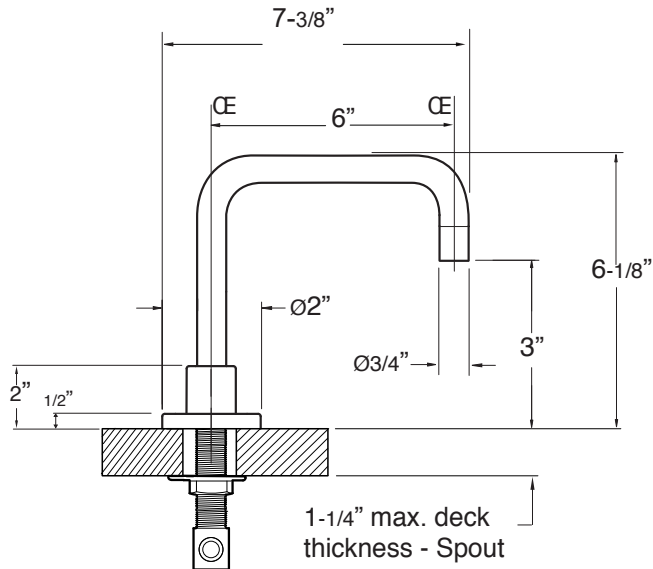

FEATURES:

- All brass construction. Flexible hoses designed to be installed on 8" to 16" centers. Includes soft touch drain assembly. P/N 18.11.052
- Lever style handles with inside screw attachment.
- 20 PT. 1/4-turn ceramic disc valve cartridge.
- 18.30.035 - COLD / 18.30.036 - HOT
- Available in all finishes. Warranty varies according to finish selection.
- Standard aerator is limited to 1.2 gpm.

**4400 Series Widespread
Lavatory Set with
Polaris II Handle**

1.444908

SOFT TOUCH DRAIN
ASSEMBLY P/N
18.11.052

NOTE: Spout and valves install through 1-1/4" diameter holes

Note: Measurements are subject to change or cancellation. No responsibility is assumed for use of superseded or voided pages.