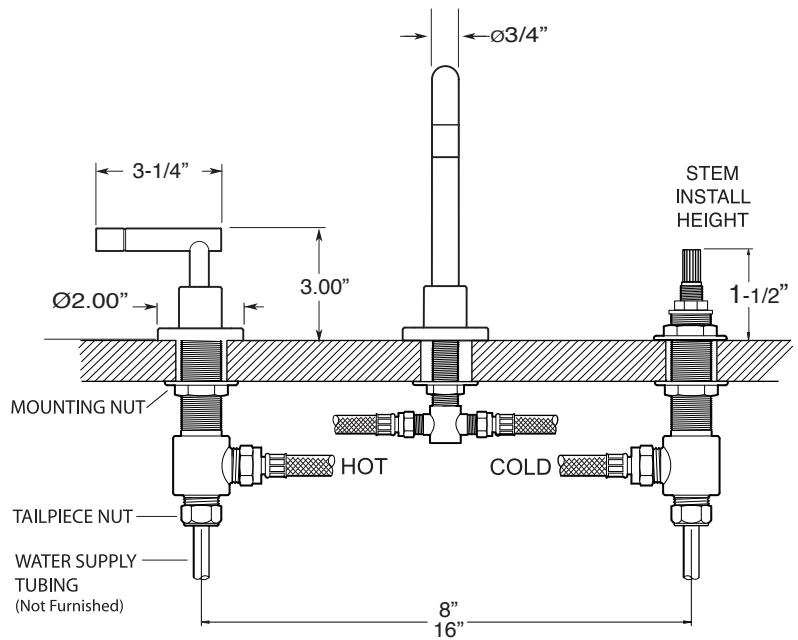

**FEATURES:**

- All brass construction. Flexible hoses designed to be installed on 8" to 16" centers. Includes soft touch drain assembly. P/N 18.11.052
- Lever style handles with inside screw attachment.
- 20 PT. 1/4-turn ceramic disc valve cartridge.
- Available in all finishes. Warranty varies according to finish selection.
- Standard aerator is limited to 1.2 gpm.
- Certified to meet or exceed the following codes and standards:  
ASME A112.18.1/CSAB 125.1-2012

**Series 4400**

**Widespread Lavatory  
Polaris II Handle**

1.444908

NOTE: Spout and valves install through 1-1/4" diameter holes

SOFT TOUCH  
DRAIN ASSEMBLY  
P/N 18.11.052

Note: Measurements are subject to change or cancellation. No responsibility is assumed for use of superseded or voided pages.