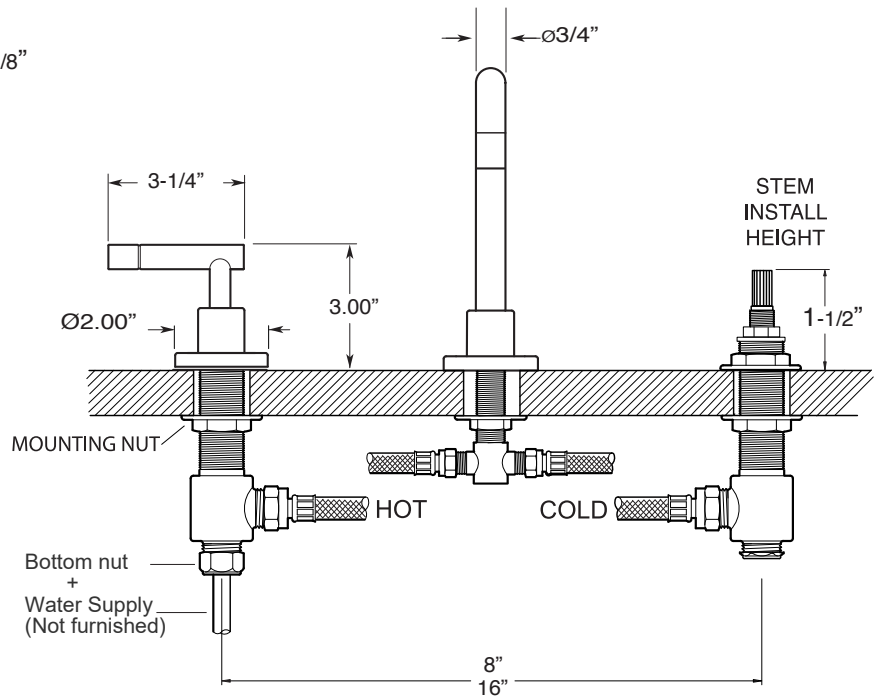

FEATURES:

- All brass construction. Flexible hoses designed to be installed on 8" to 16" centers. Includes soft touch drain assembly. P/N 18.11.052
- Lever style handles with inside screw attachment.
- 20 PT. 1/4-turn ceramic disc valve cartridge.
- 18.30.035 - COLD / 18.30.036 - HOT
- Available in all finishes. Warranty varies according to finish selection.
- Standard aerator is limited to 1.2 gpm.

**4400 Series Widespread
Lavatory Set with
Polaris II Handle**

1.444908

SOFT TOUCH DRAIN
ASSEMBLY P/N
18.11.052

NOTE: Spout and valves install through 1-1/4" diameter holes

Note: Measurements are subject to change or cancellation. No responsibility is assumed for use of superseded or voided pages.