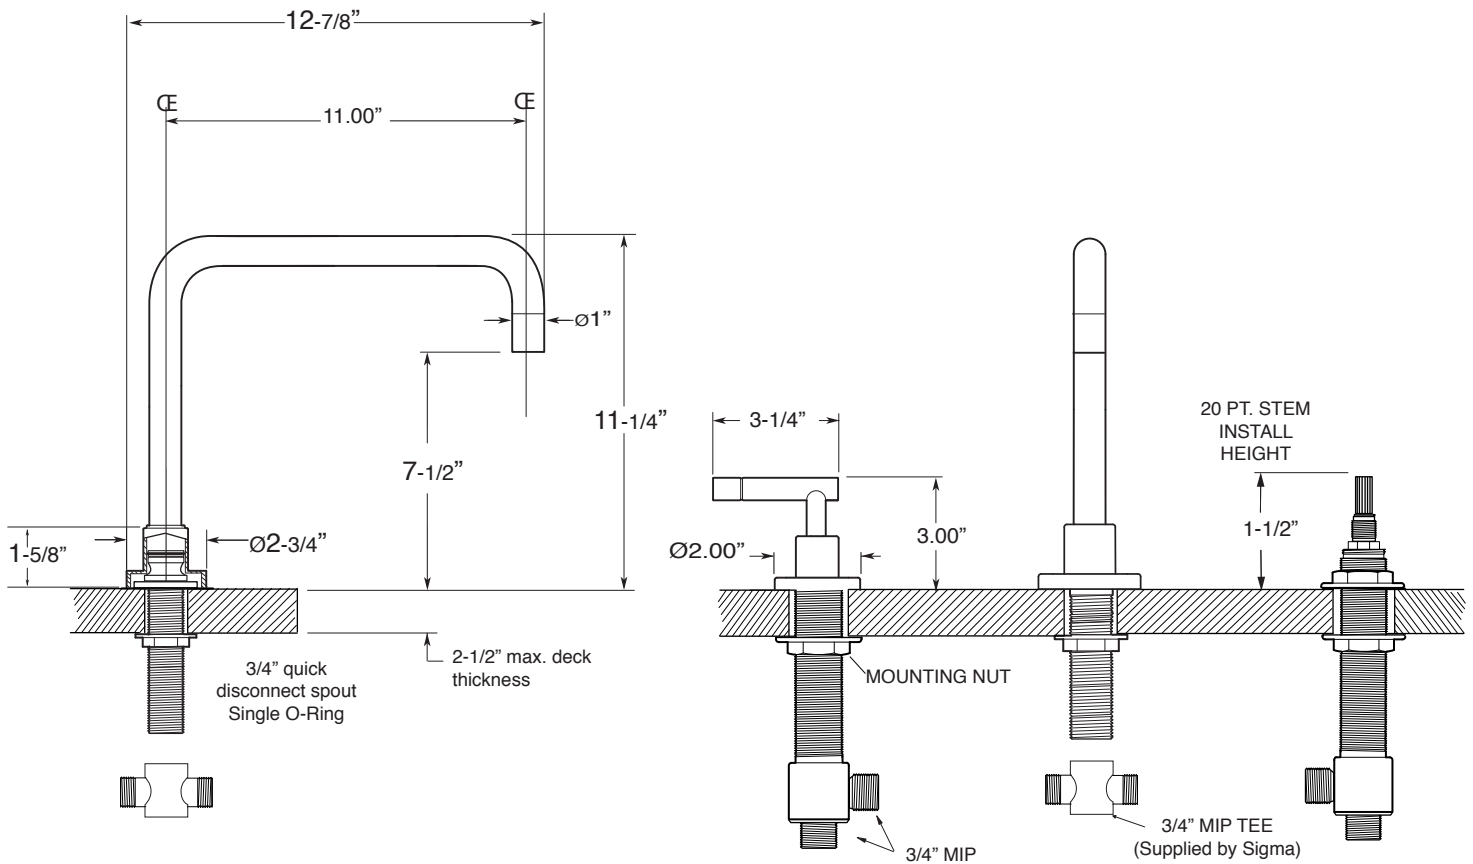

FEATURES:

- All brass construction.
- 3/4" valve bodies with 20 PT. 1/4-turn ceramic disc cartridge.
 - 18.30.010 Cold, 18.30.011 Hot
- Available in all finishes. Warranty varies according to finish.

4400 Series 3-Hole Roman Tub Set with Polaris II Handle

1.444977

1.444977T - Trim Only

78.30.006 - Rough Kit

NOTE: Spout and valves install through 1-1/4" diameter holes.
Plumber to provide 3/4" supply lines to valves