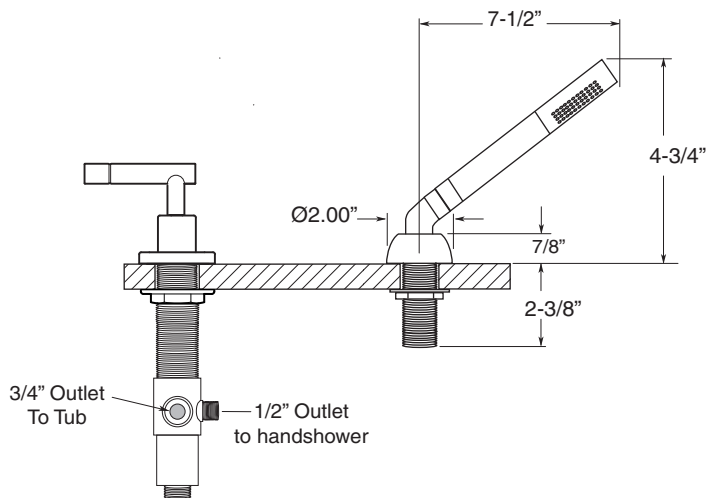

FEATURES:

- All brass construction.
- 3/4" valve bodies with 20 PT. 1/4-turn ceramic disc cartridge.
 - Cold Cartridge 18.30.010, Hot Cartridge 18.30.011
- Available in all finishes. Warranty varies according to finish.

SPECIFICATIONS

4400 Series 5-Hole Roman Tub Set with Polaris II Handles

1.444993

1.444993T - Trim Only

78.30.136 - Rough Kit

Spout and valves install through 1-1/4" diameter holes.
Plumber to provide 3/4" supply lines to valves

NOTE: 1/2" outlet for in-line vacuum breaker (18.15.055), and 60" chrome spiral hose (18.10.016) - INCLUDED

Note: Measurements are subject to change or cancellation. No responsibility is assumed for use of superseded or voided pages.