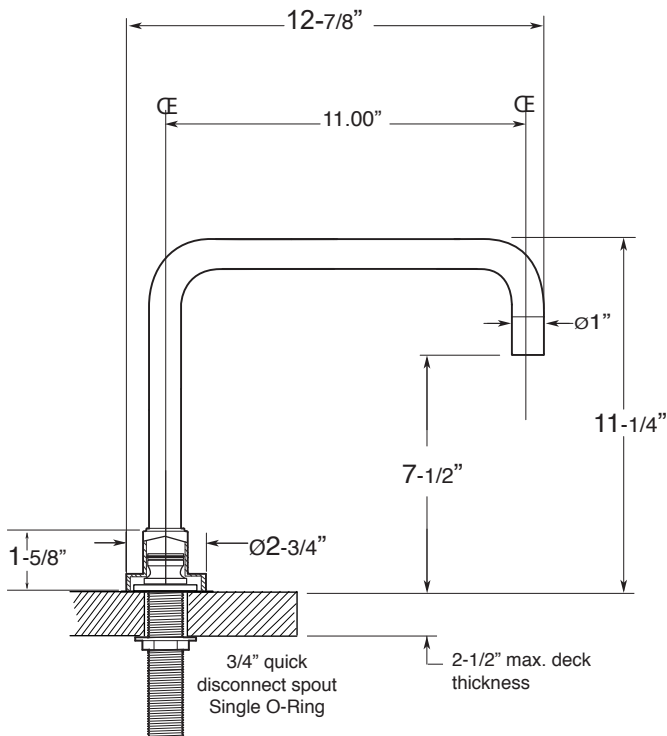

FEATURES:

- All brass construction.
- 3/4" valve bodies with 20 PT. 1/4-turn ceramic disc cartridge.
 - Cold Cartridge 18.30.010, Hot Cartridge 18.30.011
- Available in all finishes. Warranty varies according to finish.

SPECIFICATIONS

4400 Series 5-Hole Roman Tub Set with Polaris II Handles

1.444993

1.444993T - Trim Only

78.30.136 - Rough Kit

Spout and valves install through 1-1/4" diameter holes.
Plumber to provide 3/4" supply lines to valves

NOTE: 1/2" outlet for in-line vacuum breaker (18.15.055), and 60" chrome spiral hose (18.10.016) - INCLUDED

Note: Measurements are subject to change or cancellation. No responsibility is assumed for use of superseded or voided pages.