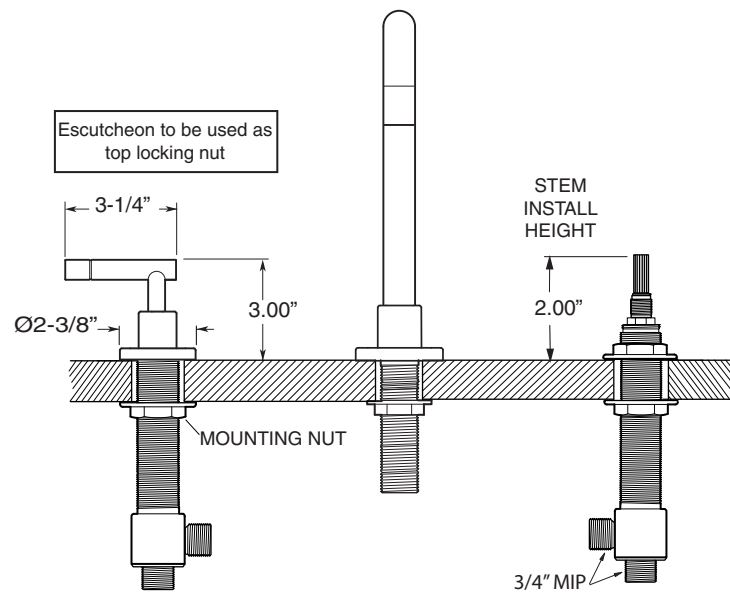

FEATURES:

- All brass construction.
- 3/4" valve bodies with 20 PT. 1/4-turn ceramic disc cartridge.
 - Cold Cartridge 18.30.010, Hot Cartridge 18.30.011
- Available in all finishes. Warranty varies according to finish.

SPECIFICATIONS

4400 Series 5-Hole Roman Tub Set with Polaris II Handles

1.444993

1.444993T - Trim Only

78.30.136 - Rough Kit

Spout and valves install through 1-1/4" diameter holes.
Plumber to provide 3/4" supply lines to valves

NOTE: 1/2" outlet for in-line vacuum breaker (18.15.055), and 60" chrome spiral hose (18.10.016) - INCLUDED

Note: Measurements are subject to change or cancellation. No responsibility is assumed for use of superseded or voided pages.