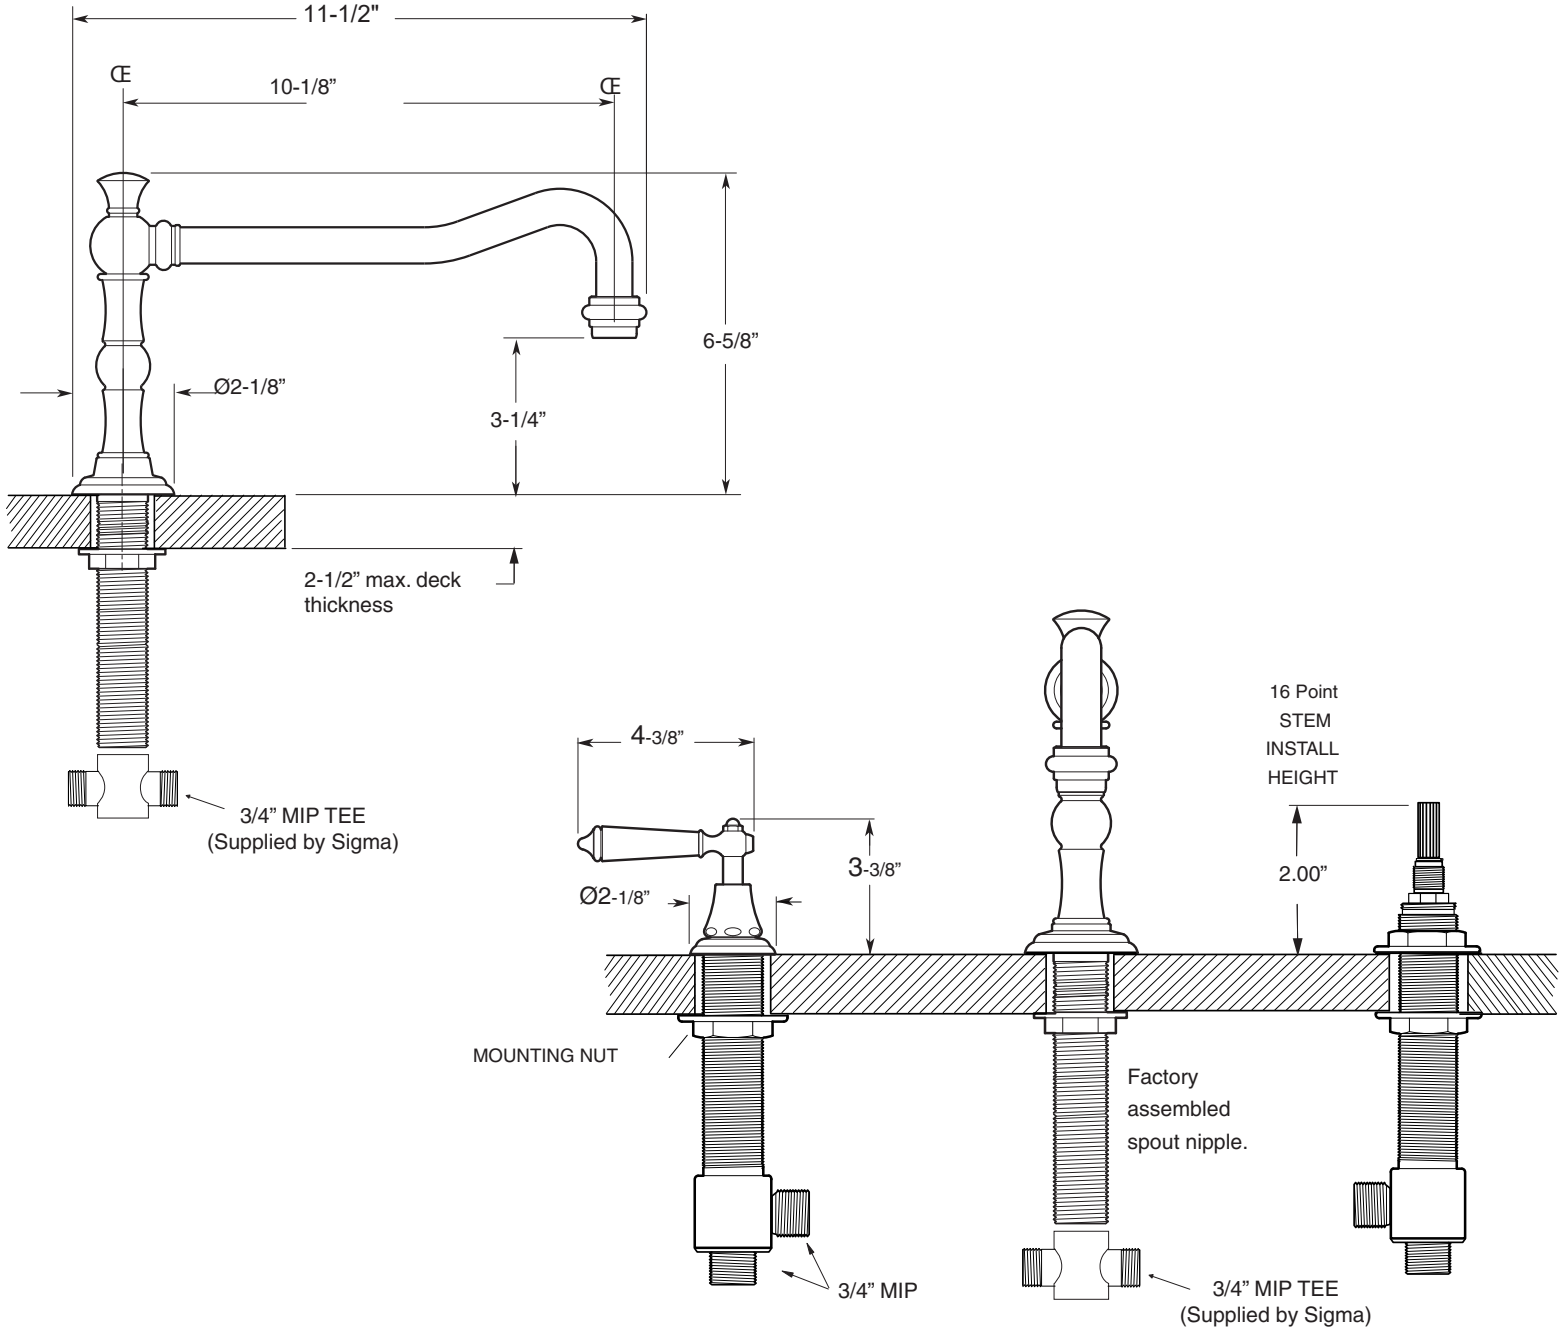

FEATURES:

- All brass construction.
- 3/4" valve bodies with 16 PT. 1/4-turn ceramic disc cartridge.
 - 18.30.017 Cold, 18.30.018 Hot
- Available in all finishes. Warranty varies according to finish

350 Series 3-Hole Roman Tub Set with Monte Carlo Handle

1.355977

1.355977T - Trim Only

18.30.005 - Rough Kit

NOTE: Spout and valves install through 1-1/4" diameter holes.
Plumber to provide 3/4" supply lines to valves