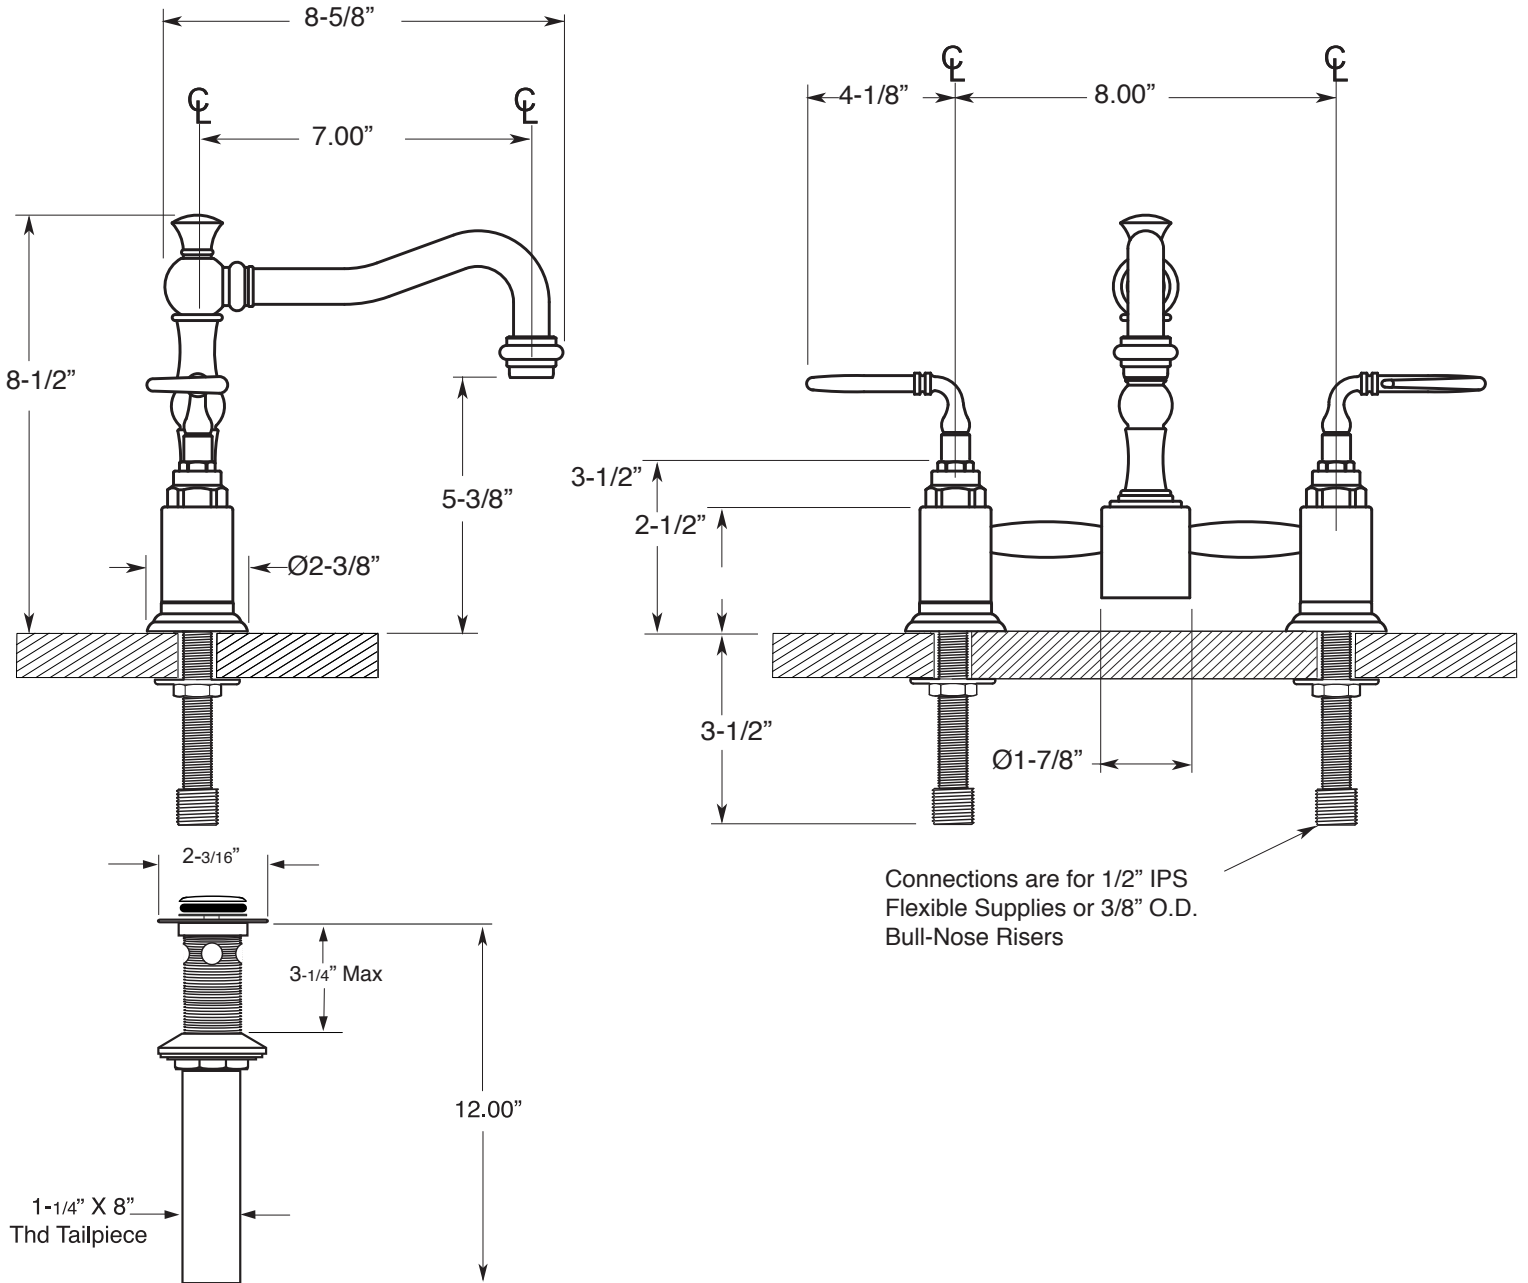

**FEATURES:**

- All brass construction.
- Flexible hose connections.
- Replacement cartridge P/N: 18.30.029-cold /18.30.030-hot
- Replacement Handles P/N: right 18.01.102 / left 18.01.101
- Available in all finishes. Warranty varies according to finish selection.
- Standard aerator is limited to 1.2 gpm. P/N: 18.07.001

**350 Series Pillar Lavatory Set  
with Bordeaux Handles  
(Swivel Spout)**

**1.3564034**

SOFT TOUCH DRAIN ASSEMBLY P/N 18.11.052

Note: Measurements are subject to change or cancellation. No responsibility is assumed for use of superseded or voided pages.