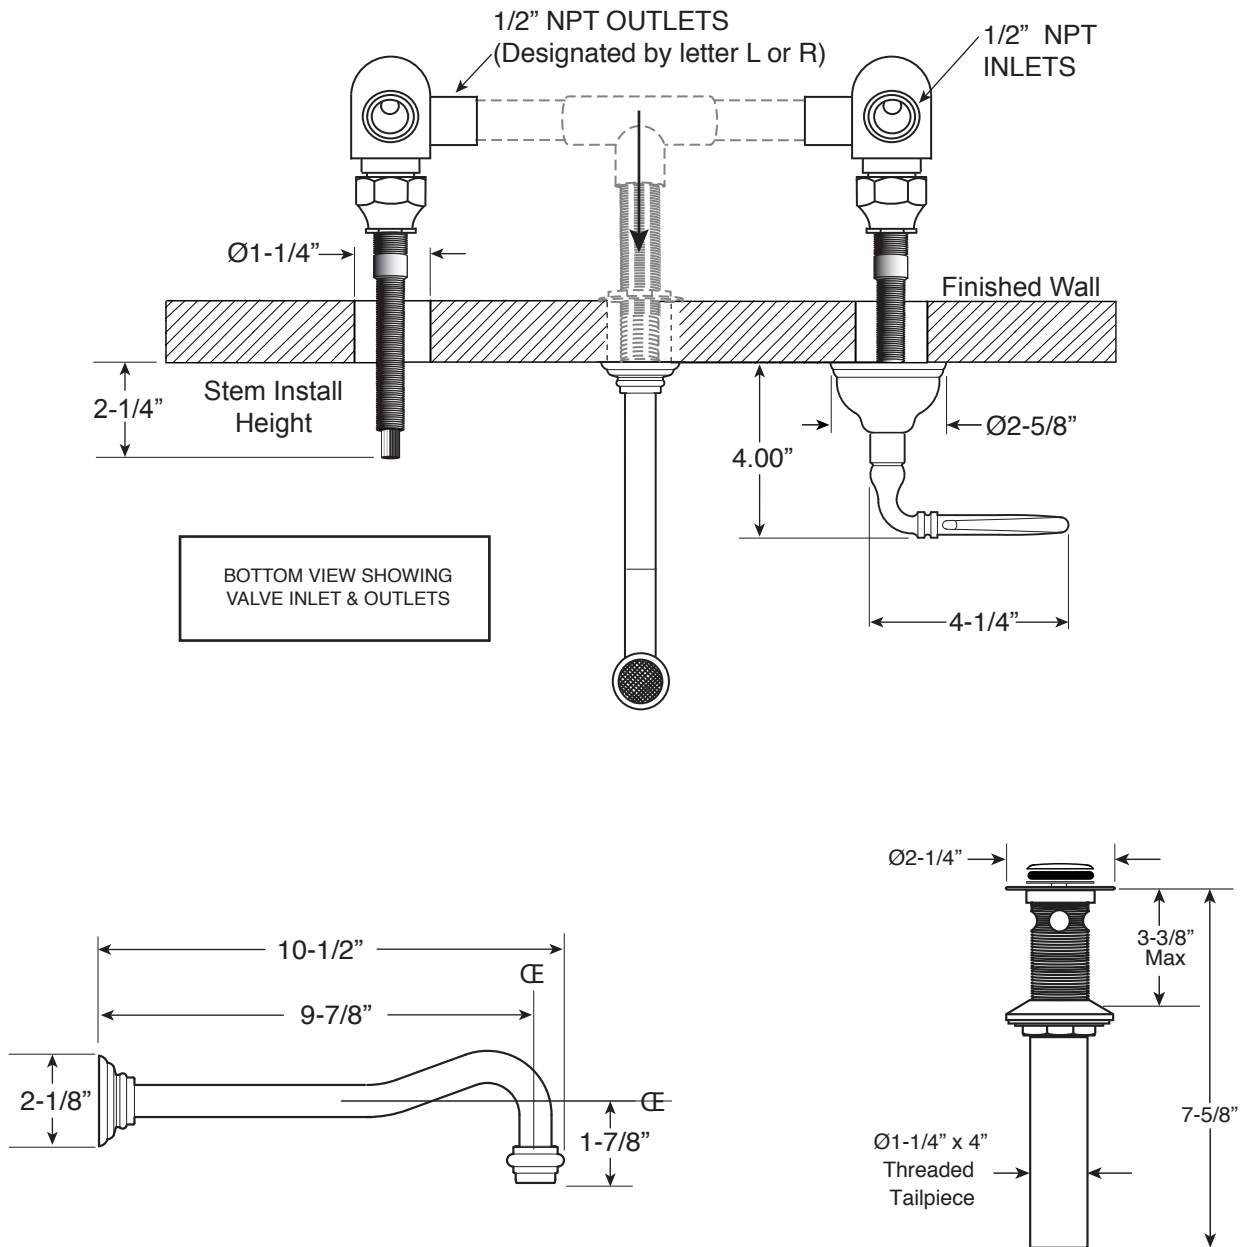

FEATURES:

- All brass construction
- Independent corner valves
- Includes Soft Touch drain assembly: P/N 18.11.052
- 1/4-turn ceramic disc valve cartridges.
 - Replacement P/N: 18.30.035 Cold 18.30.036 Hot
- Available in all finishes. Warranty varies according to finish selection.

350 Series Wall/Vessel Lavatory Set with Bordeaux Handles

1.356407
(1.356407T - Trim Only)

Note: Measurements are subject to change. No responsibility is assumed for use of superseded or voided pages.