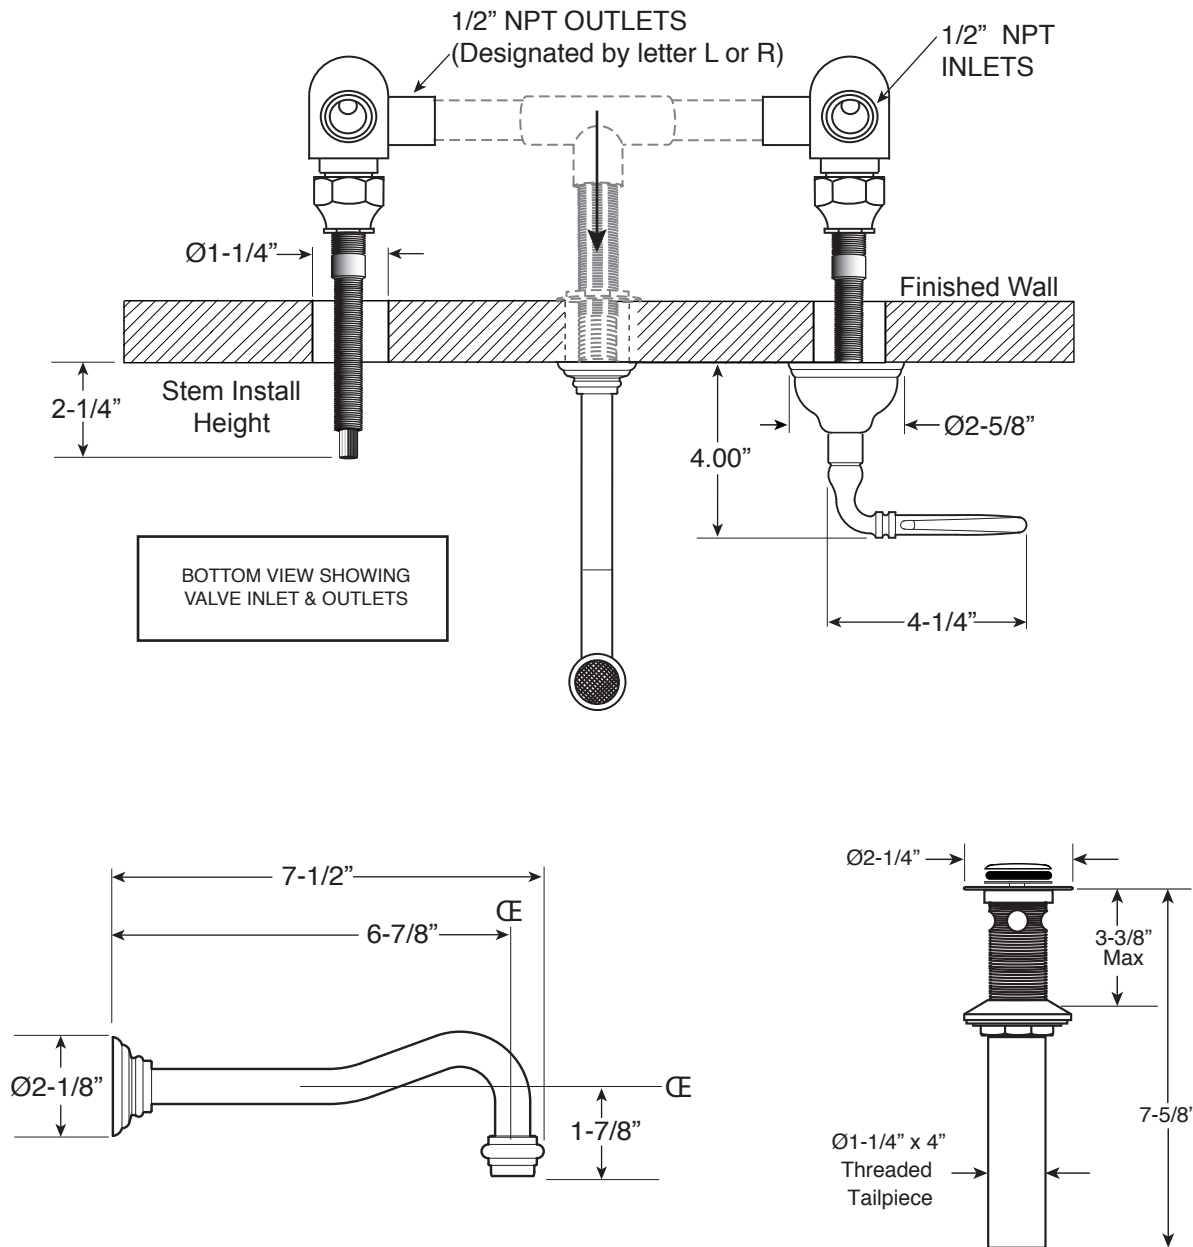

**FEATURES:**

- All brass construction
- Independent corner valves
- Includes Soft Touch drain assembly: P/N 18.11.052
- 1/4-turn ceramic disc valve cartridges.
  - Replacement P/N: 18.30.035 Cold 18.30.036 Hot
- Available in all finishes. Warranty varies according to finish selection.

# SPECIFICATIONS

350 Series Short Wall/  
Vessel Lavatory Set  
with Bordeaux Handles

**1.356407S**  
(1.356407ST - Trim Only)

Note: Measurements are subject to change. No responsibility is assumed for use of superseded or voided pages.