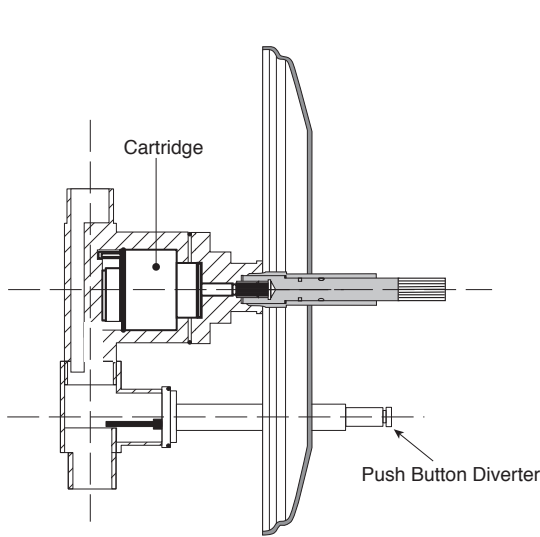

SPECIFICATIONS
Series 350

Pressure Balance Tub & Shower
1.356468
Bordeaux Handle
(1.356468T - Trim Only)

Features:

- Forged brass construction
- Ceramic disk valve cartridge 18.30.865
- Adjustable hot limit safety stop
- Reversible cartridge
- 5.6 GPM @ 45 PSI

Cutaway View

Top View

Note: Measurements are subject to change or cancellation. No responsibility is assumed for use of superseded or voided pages.