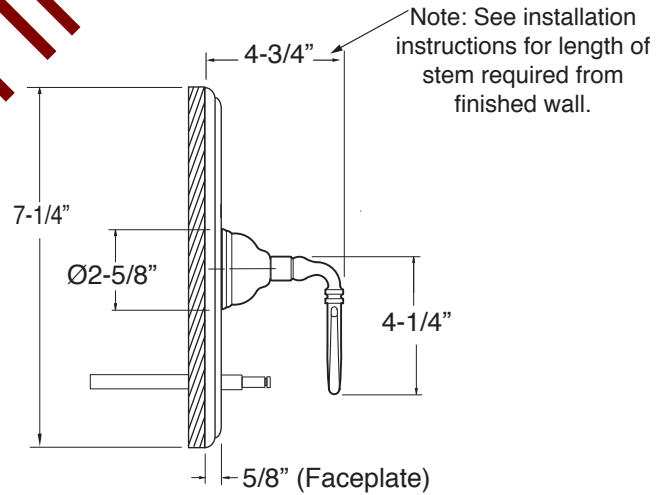

SPECIFICATIONS
Series 350

Pressure Balance Tub & Shower
1.356468
Bordeaux Handle
(1.356468T - Trim Only)

Features:

- Forged brass construction
- Ceramic disk valve cartridge 18.30.865
- Adjustable hot limit safety stop
- Reversible cartridge
- 5.6 GPM @ 45 PSI

Cutaway View

Top View

Note: Measurements are subject to change or cancellation. No responsibility is assumed for use of superseded or voided pages.