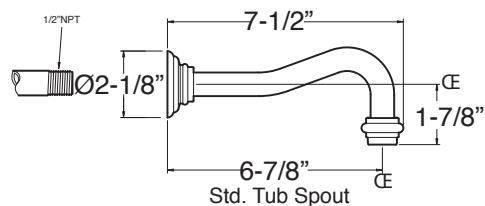

SPECIFICATIONS
Series 350

Pressure Balance Tub & Shower
1.356468
Bordeaux Handle
(1.356468T - Trim Only)

Features:

- Forged brass construction
- Ceramic disk valve cartridge 18.30.865
- Adjustable hot limit safety stop
- Reversible cartridge
- 5.6 GPM @ 45 PSI

Cutaway View

Top View

Note: Measurements are subject to change or cancellation. No responsibility is assumed for use of superseded or voided pages.