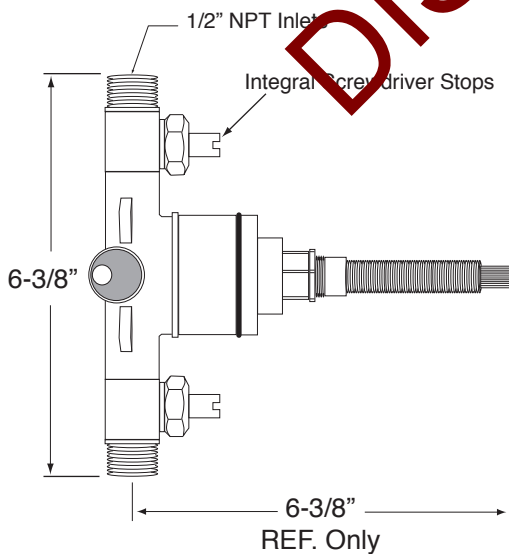

SPECIFICATIONS
Series 350

Pressure Balance Tub & Shower
1.356468
Bordeaux Handle
(1.356468T - Trim Only)

Features:

- Forged brass construction
- Ceramic disk valve cartridge 18.30.865
- Adjustable hot limit safety stop
- Reversible cartridge
- 5.6 GPM @ 45 PSI

Cutaway View

Top View

Note: Measurements are subject to change or cancellation. No responsibility is assumed for use of superseded or voided pages.