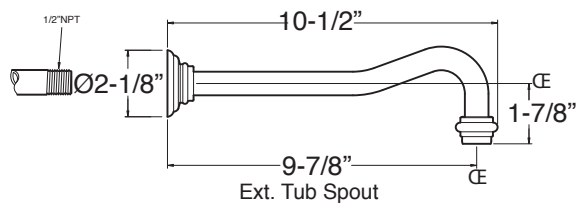

SPECIFICATIONS
Series 350

Pressure Balance Tub & Shower
1.356468
Bordeaux Handle
(1.356468T - Trim Only)

Features:

- Forged brass construction
- Ceramic disk valve cartridge 18.30.865
- Adjustable hot limit safety stop
- Reversible cartridge
- 5.6 GPM @ 45 PSI

Cutaway View

Top View

Note: Measurements are subject to change or cancellation. No responsibility is assumed for use of superseded or voided pages.