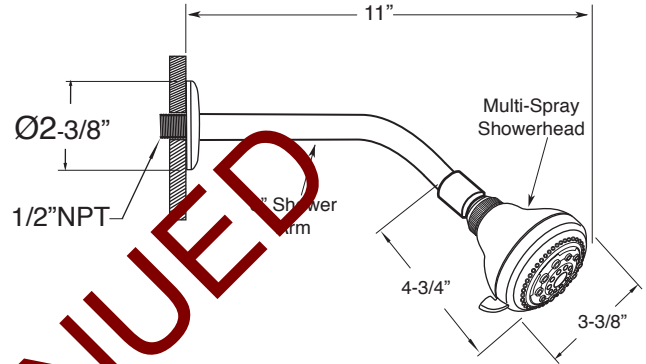

SPECIFICATIONS
Series 350

Pressure Balance Tub & Shower
1.356468
Bordeaux Handle
(1.356468T - Trim Only)

Features:

- Forged brass construction
- Ceramic disk valve cartridge 18.30.865
- Adjustable hot limit safety stop
- Reversible cartridge
- 5.6 GPM @ 45 PSI

Cutaway View

Top View

Note: Measurements are subject to change or cancellation. No responsibility is assumed for use of superseded or voided pages.