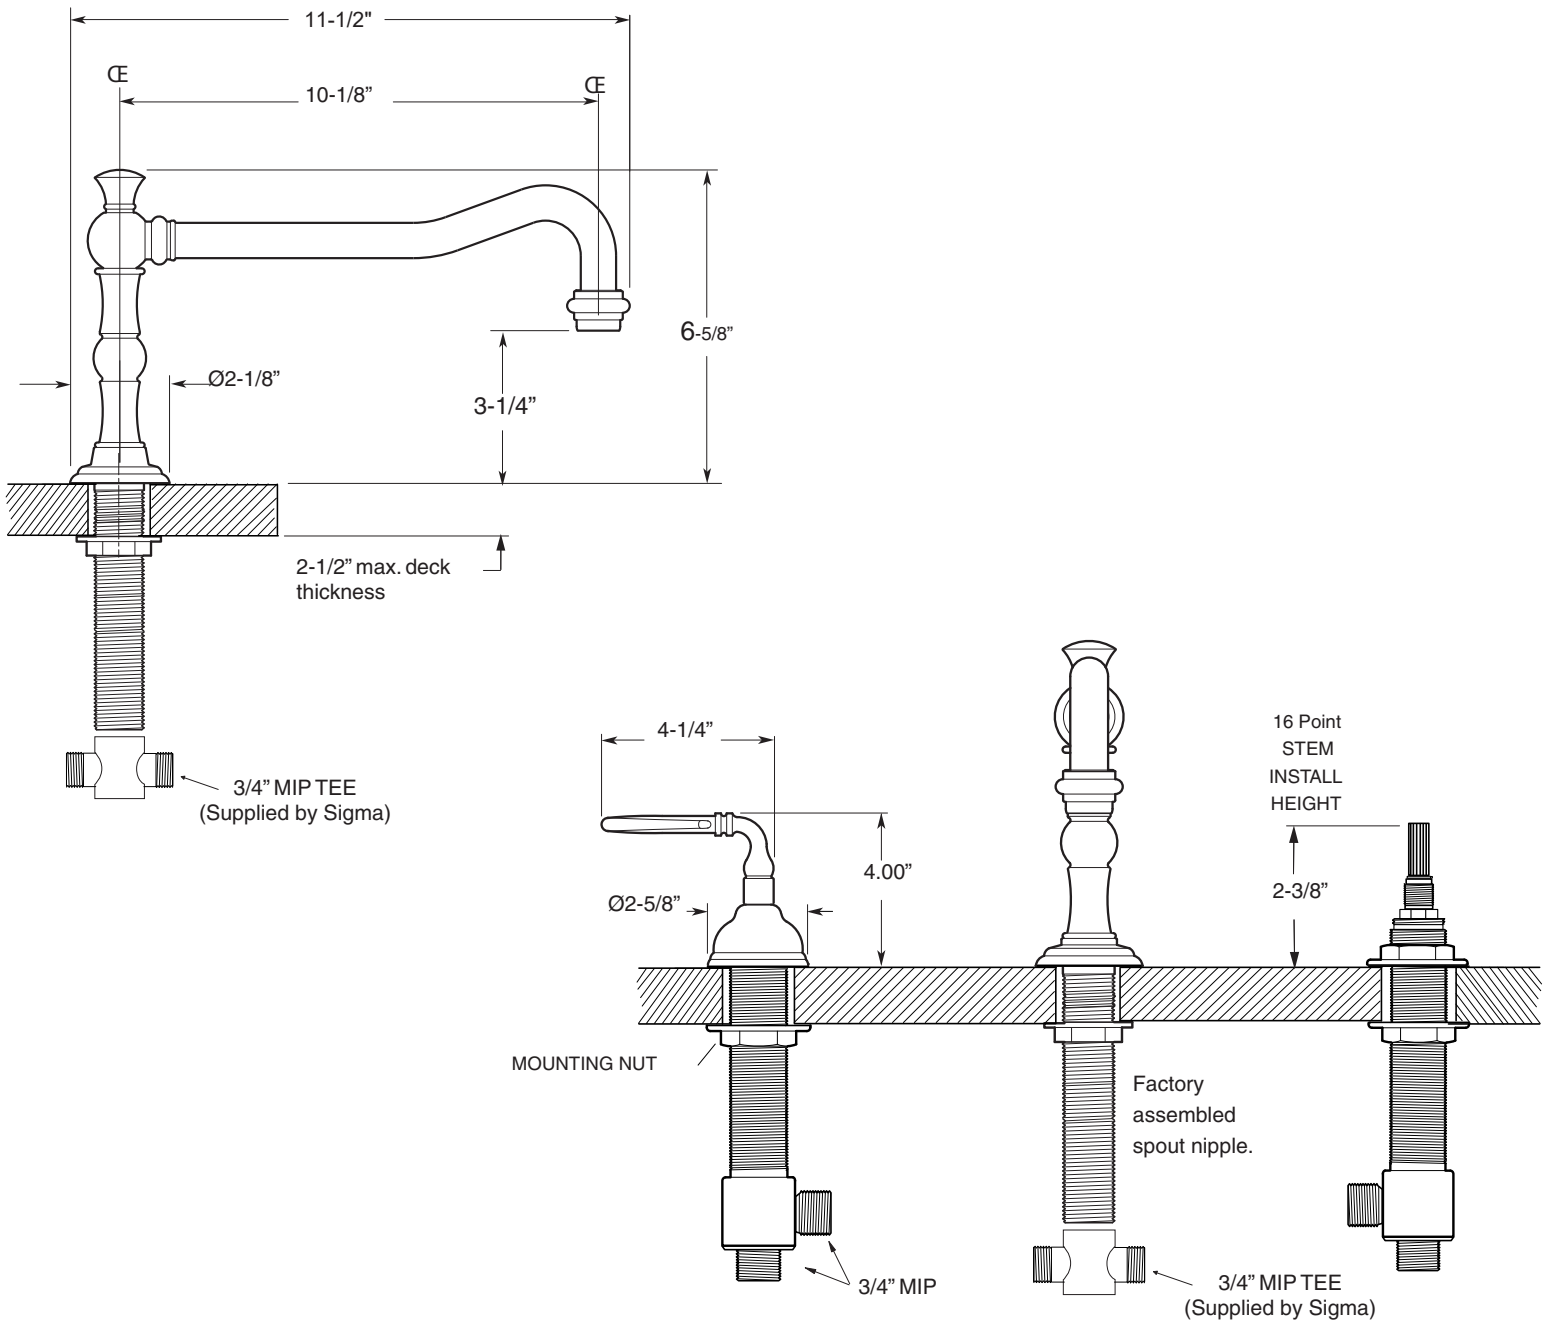

FEATURES:

- All brass construction.
- 3/4" valve bodies with 16 PT. 1/4-turn ceramic disc cartridge.
 - 18.30.017 Cold, 18.30.018 Hot
- Available in all finishes. Warranty varies according to finish.

SPECIFICATIONS

350 Series 3-Hole Roman Tub Set with Bordeaux Handle

1.356477

1.356477T - Trim Only

18.30.005 - Rough Kit

NOTE: Spout and valves install through 1-1/4" diameter holes.
Plumber to provide 3/4" supply lines to valves