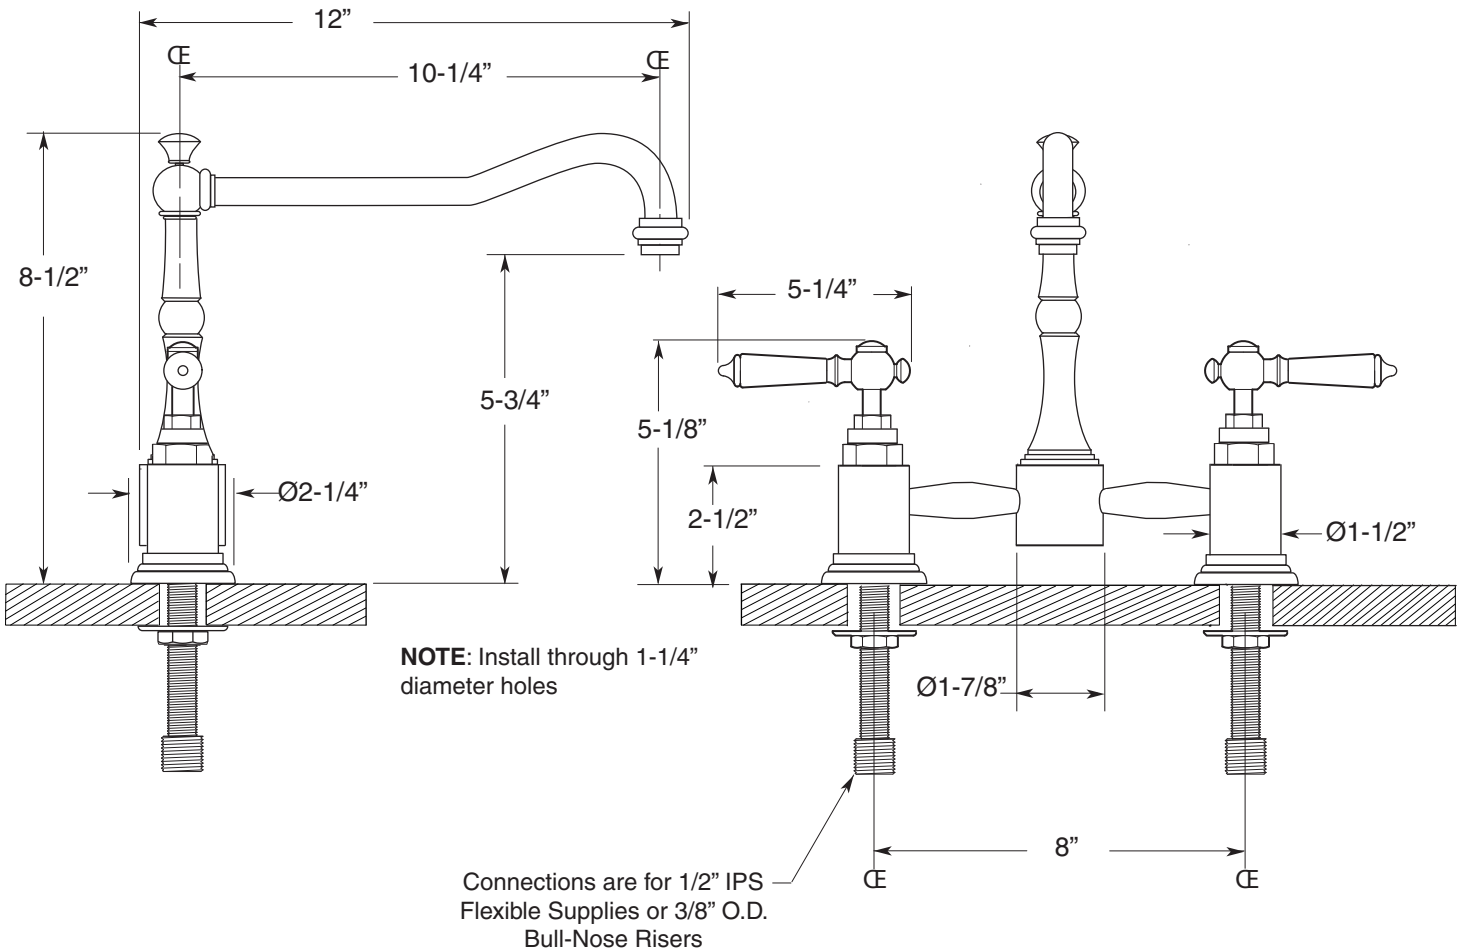

**Kitchen & Bar**

1.3576030

Waldorf Handle

(Ceramic Handle)

**FEATURES:**

- All brass construction
- Available in all Sigma finishes
- Maximum deck thickness: 2-1/4"
- Replacement cartridges: 18.30.029-cold, 18.30.030-hot
- Custom option: High-arc extended swivel spout, 11" center-center, 14" overall height
- Measurements vary according to handle choice

Note: Measurements are subject to change or cancellation. No responsibility is assumed for use of superseded or voided pages.