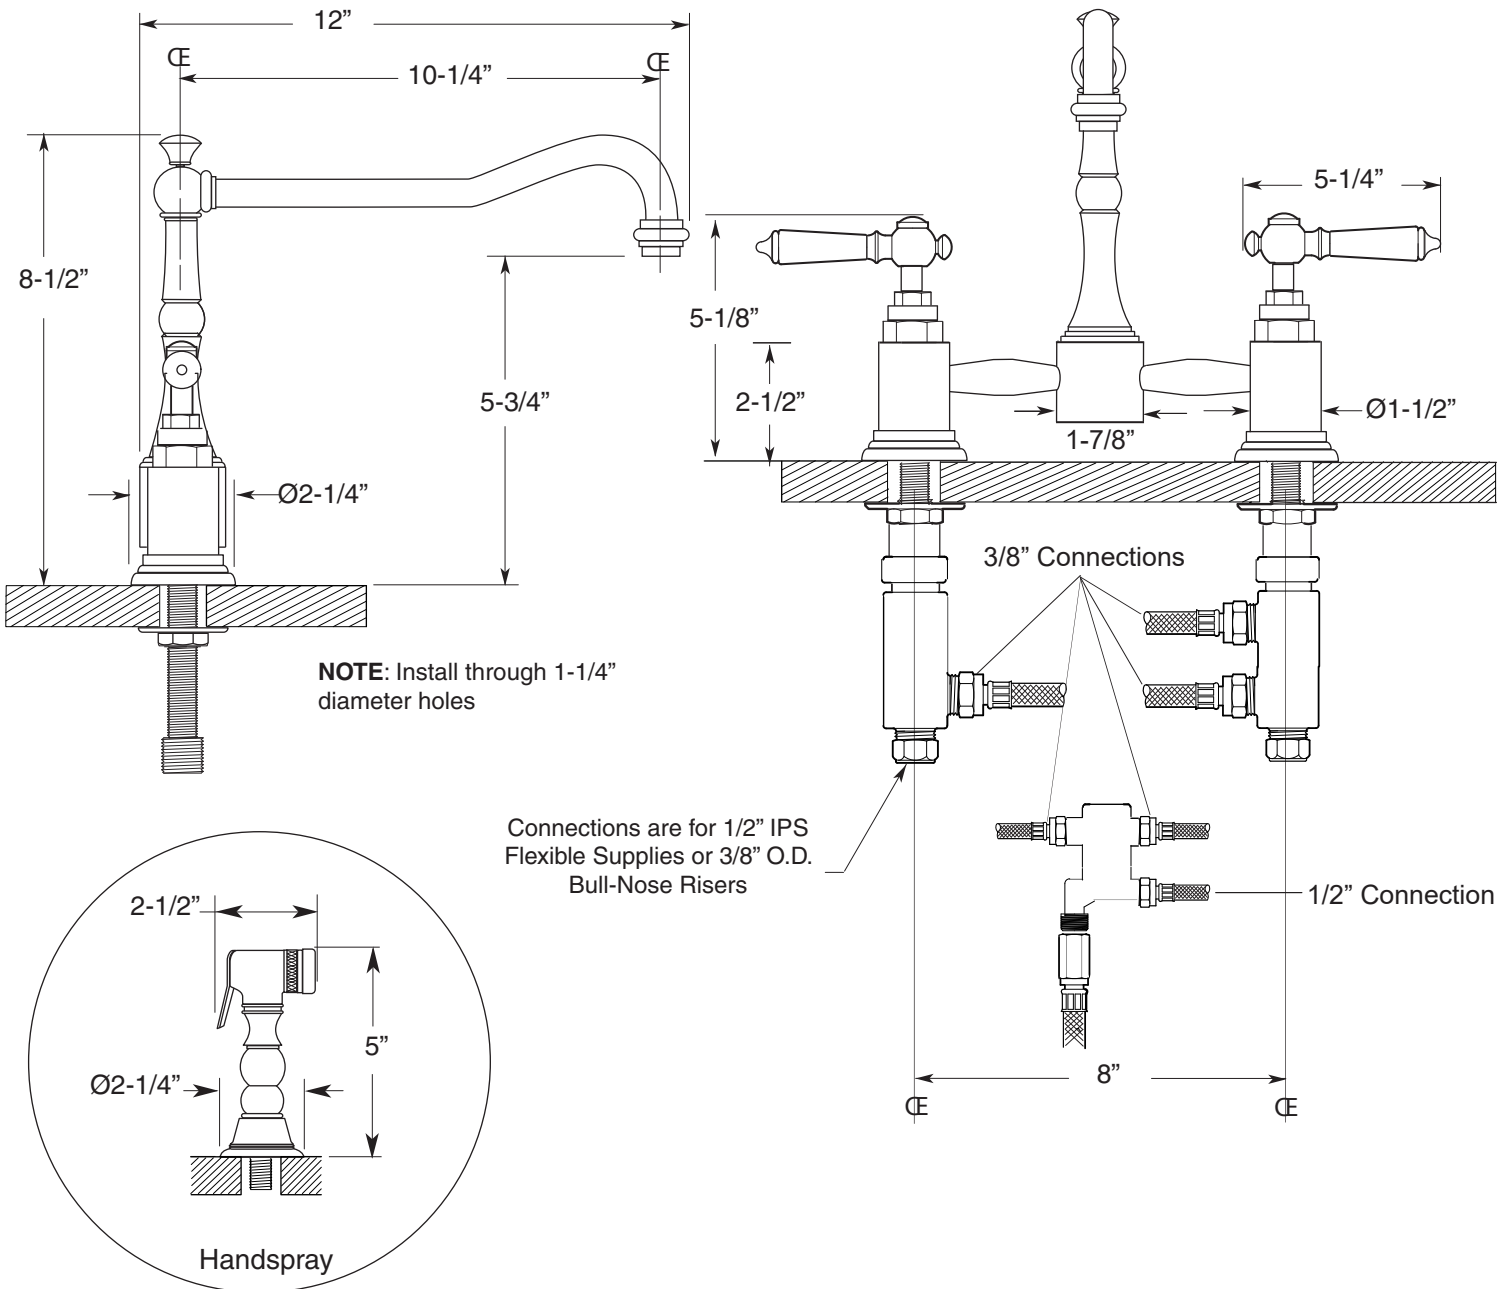

FEATURES:

- All brass construction
- Available in all Sigma finishes
- Maximum deck thickness: 2-1/4"
- Replacement cartridges: 18.30.035 (C), 18.30.036 (H)
- Custom option: High-arc extended swivel spout, 11" center-center, 14" overall height
- Measurements vary according to handle choice

SPECIFICATIONS

Pillar-Style Kitchen Faucet w/ Waldorf Handles and Sidespray

1.3576032

Note: Measurements are subject to change or cancellation. No responsibility is assumed for use of superseded or voided pages.