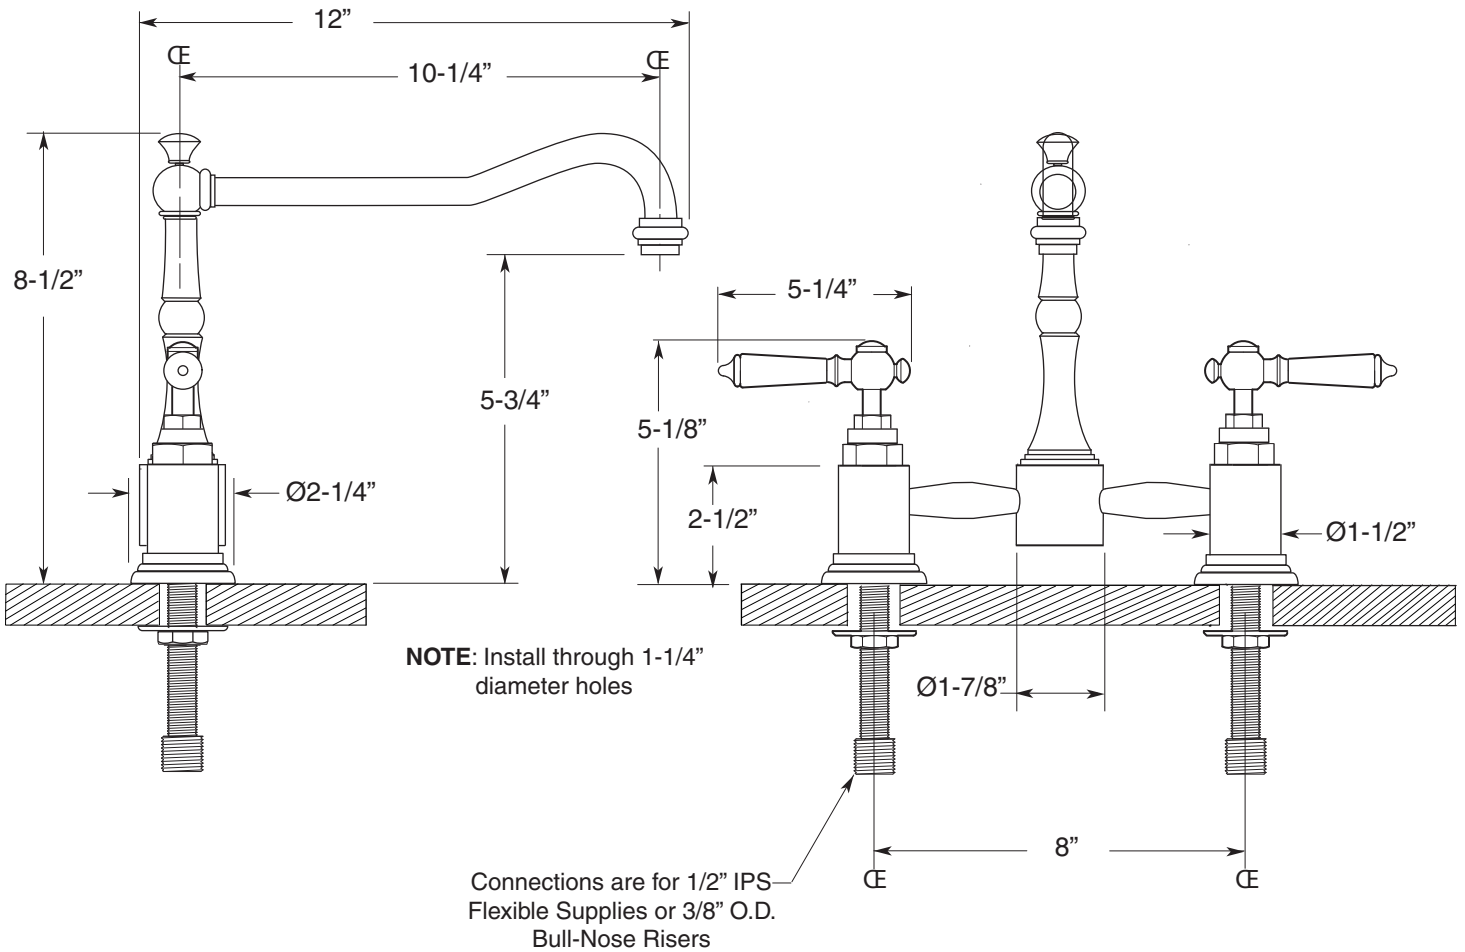

FEATURES:

- All brass construction
- Available in all Sigma finishes
- Maximum deck thickness: 2-1/4"
- Replacement cartridges: 18.30.029-cold, 18.30.030-hot
- Custom Option: High-arc extended swivel spout, 11" center-center, 14" overall height
- Measurements vary according to handle choice

Pillar Kitchen
1.3577030
Ascot Handle

Note: Measurements are subject to change or cancellation. No responsibility is assumed for use of superseded or voided pages.