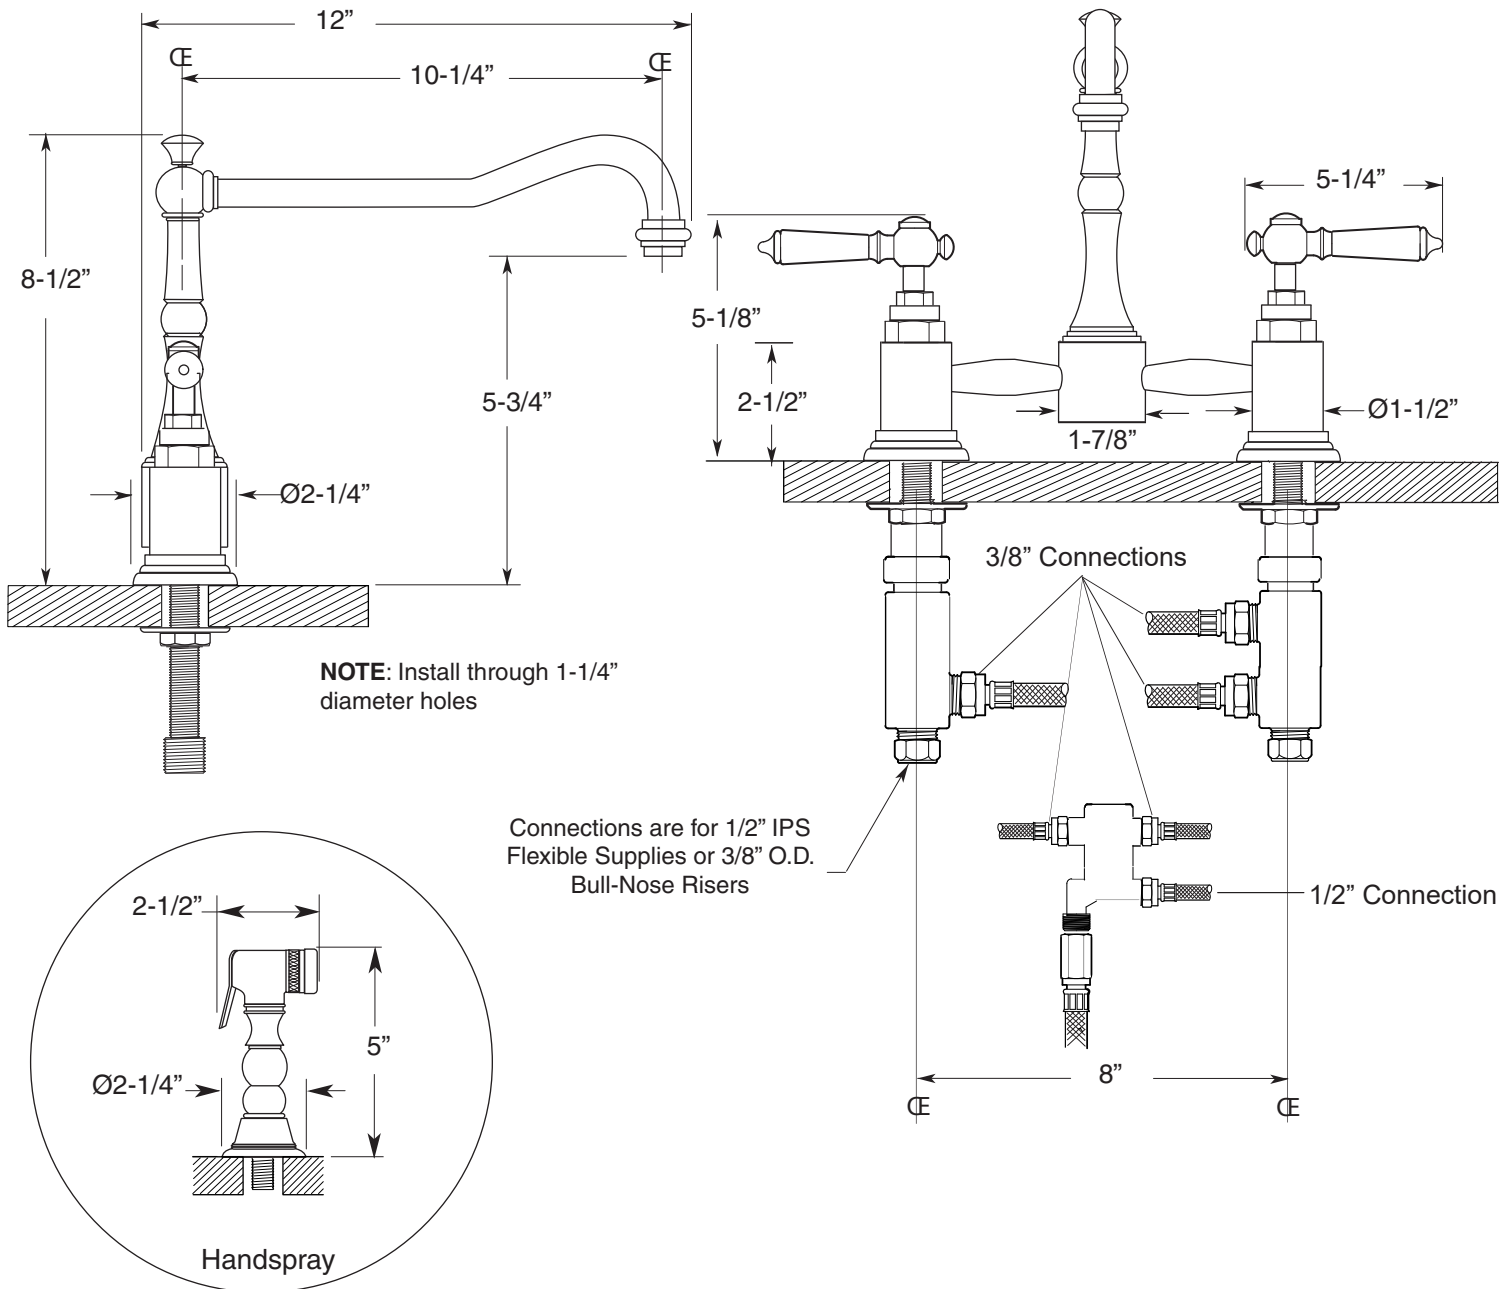

FEATURES:

- All brass construction
- Available in all Sigma finishes
- Maximum deck thickness: 2-1/4"
- Replacement cartridges: 18.30.035 (C), 18.30.036 (H)
- Custom option: High-arc extended swivel spout, 11" center-center, 14" overall height
- Measurements vary according to handle choice

SPECIFICATIONS

Pillar-Style Kitchen Faucet w/ Ascot Handles and Sidespray

1.3577032

Note: Measurements are subject to change or cancellation. No responsibility is assumed for use of superseded or voided pages.