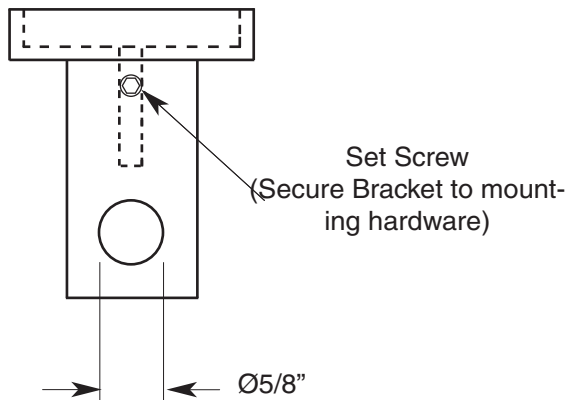

FEATURES:

- All brass construction
- Available in all Sigma finishes
- Comes with mounting hardware.

Series 38
Robe Hook
1.38RH00

Note: Measurements are subject to change or cancellation. No responsibility is assumed for use of superseded or voided pages.