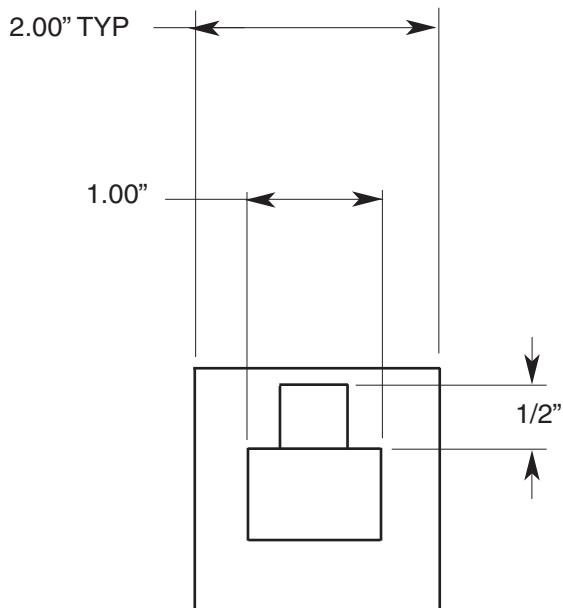

FEATURES:

- All brass construction
- Available in all Sigma finishes
- Comes with mounting hardware.

Series 38
Robe Hook
1.38RH00

Note: Measurements are subject to change or cancellation. No responsibility is assumed for use of superseded or voided pages.