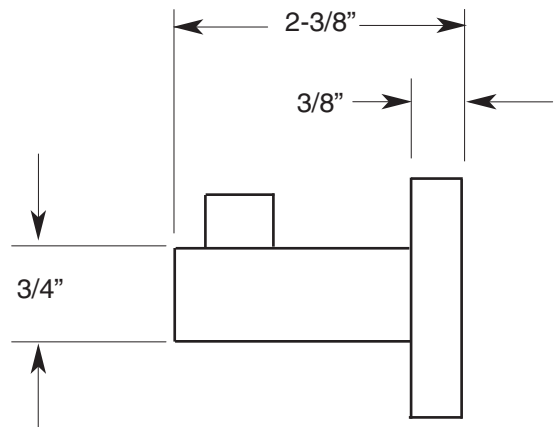

FEATURES:

- All brass construction
- Available in all Sigma finishes
- Comes with mounting hardware.

Series 38
Robe Hook
1.38RH00

Note: Measurements are subject to change or cancellation. No responsibility is assumed for use of superseded or voided pages.