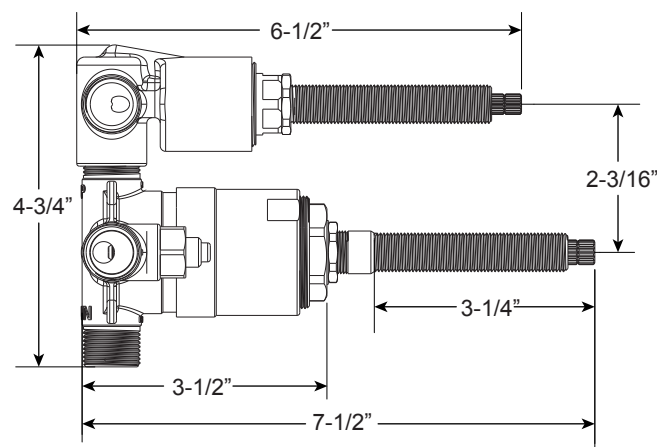

Series 310

Pressure Balance Shower by Shower Set

1.002967

(1.002967T - Trim Only)

Tribeca Handle

Euro Style 20 pt.

FEATURES:

- Forged brass construction
- Valve cartridge 18.30.893
- Diverter cartridge: 18.30.898
- Adjustable hot limit safety stop
- Reversible cartridge
- 4.5 GPM @ 45 PSI

FRONT VIEW

SIDE VIEW

**Note: Stem and all-thread tube will be sent with handle trim.*

Please Note:
Must purchase the two desired shower components separately. See current catalog for shower component options.

Note: Measurements are subject to change. No responsibility is assumed for use of superseded or voided pages.