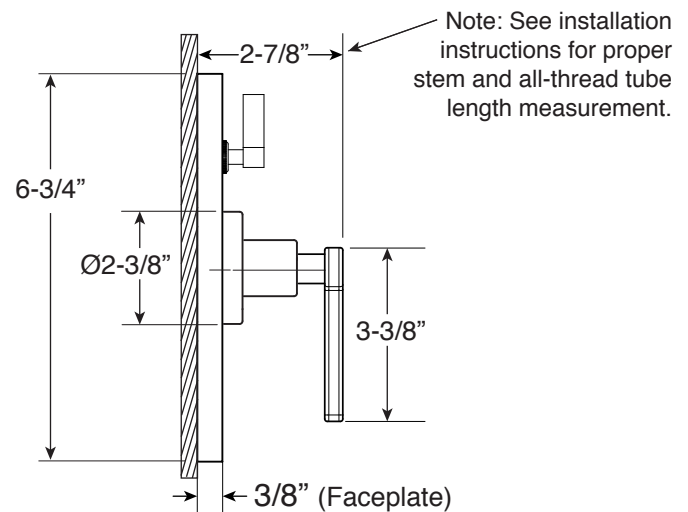

Series 310

Pressure Balance Shower by Shower Set

1.002967

(1.002967T - Trim Only)

Tribeca Handle

Euro Style 20 pt.

FEATURES:

- Forged brass construction
- Valve cartridge 18.30.893
- Diverter cartridge: 18.30.898
- Adjustable hot limit safety stop
- Reversible cartridge
- 4.5 GPM @ 45 PSI

FRONT VIEW

SIDE VIEW

**Note: Stem and all-thread tube will be sent with handle trim.*

Please Note:
Must purchase the two desired shower components separately. See current catalog for shower component options.

Note: Measurements are subject to change. No responsibility is assumed for use of superseded or voided pages.