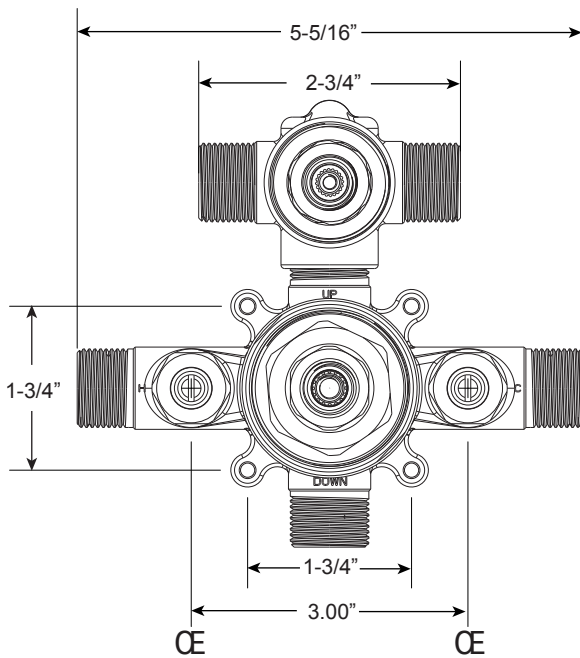

Series 310

Pressure Balance Shower by Shower Set

1.002967

(1.002967T - Trim Only)

Tribeca Handle

Euro Style 20 pt.

FEATURES:

- Forged brass construction
- Valve cartridge 18.30.893
- Diverter cartridge: 18.30.898
- Adjustable hot limit safety stop
- Reversible cartridge
- 4.5 GPM @ 45 PSI

FRONT VIEW

SIDE VIEW

**Note: Stem and all-thread tube will be sent with handle trim.*

Please Note:
Must purchase the two desired shower components separately. See current catalog for shower component options.

Note: Measurements are subject to change. No responsibility is assumed for use of superseded or voided pages.